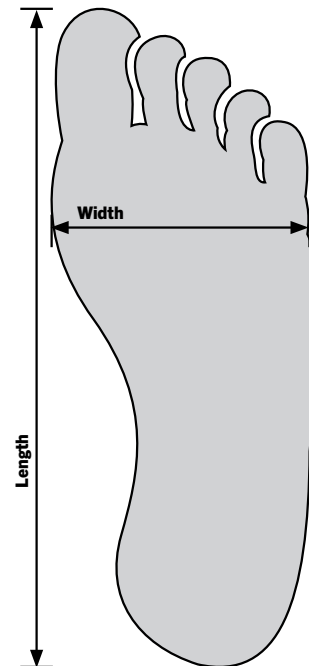

# ROTHCO FOOTWEAR SIZE CHART

## Forced Entry Tactical Boot With Side Zipper

Item #5053

US Men Shoe Size	Length (IN)	Length (CM)	Width (IN)	Width (CM)
3	9.02	22.90	3.11	7.90
4	9.29	23.60	3.15	8.00
5	9.83	24.97	3.27	8.30
6	10.09	25.63	3.35	8.50
7	10.35	26.30	3.39	8.60
8	10.88	27.63	3.50	8.90
9	11.14	28.30	3.58	9.10
10	11.54	29.30	3.62	9.20
11	11.80	29.97	3.70	9.40
12	11.93	30.30	3.74	9.50
13	12.19	30.97	3.82	9.70
14	12.28	31.20	3.84	9.77
15	12.83	32.60	3.96	10.07

**How to Measure:** To find your measurement at home, closely trace your entire foot on a piece of paper and measure the drawing from heel to toe.

*Use the chart to find your measurement.*