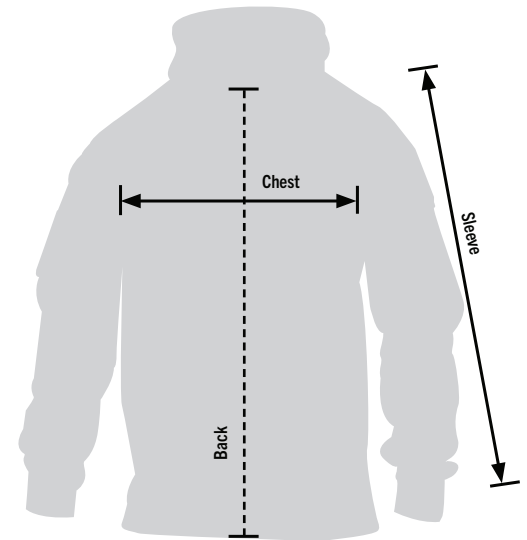

ROTHCO CLOTHING SIZE CHART

Concealed Carry Hoodie

Size	Chest Width (IN)	Sleeve Length (IN)	Back Length (IN)
XS	21.00	23.50	26.00
S	22.00	24.50	27.50
M	23.00	25.50	29.00
L	24.00	26.50	30.00
XL	25.00	27.50	31.00
2XL	27.00	28.50	32.50
3XL	29.00	29.50	34.50
4XL	31.00	30.50	35.50

How to Measure: Measure from armpit to armpit to find the chest width. For the sleeve length, measure from the shoulder point to the end of the cuff. The back length can be found by measuring from the high point shoulder to the bottom edge of the sweat shirt.

Use the chart to find your measurement.