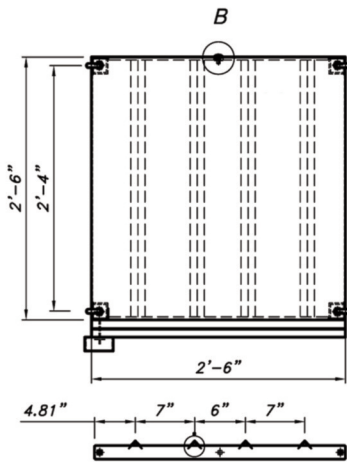

Toll Free 1-866-737-8900
www.PostGuard.com

Toll Free 1-800-756-3537
www.Sureguard.ca

33lb Bottle Cage FCC-33-4

New rack shelf
Quantity: 02 pcs

| 12 | Square neck bolt | | 17 | Steel |
|------|--------------------------------|----------|-----|-----------------------------------|
| 11 | Leveller | | 4 | Steel |
| 10 | Trellis | | | Steel thickness 13 Ga |
| 9 | Backing | | | Steel sheet thickness 11 Ga |
| 8 | Framed stile - angle bar 2"x2" | 4 | | Steel sheet thickness 11 Ga |
| 7 | Puck lock | | 1 | Steel sheet thickness 11 Ga |
| 6 | Rack shelf | | | Steel bar V, hot dipped galvanned |
| 5 | Hook | | 4 | Round bar, Ø0.472" |
| 4 | Back panel 30w x36 15/32h | | 1 | Steel sheet thickness 21 Ga |
| 3 | Top panel 30w x30d | | 1 | Steel sheet thickness 21 Ga |
| 2 | Sign bar 30w | | 1 | Steel sheet thickness 13 Ga |
| 1 | Sheet hinge | | 2 | Steel |
| ITEM | DESCRIPTION | PART No. | QTY | MATERIAL |

Back panel not extend past lowest shelf

B-B
Bolt for center back panel
Quantity: 03 pcs

Plate Base Leveller
Quantity: 04 pcs

Toll Free 1-866-737-8900
www.PostGuard.com

Toll Free 1-800-756-3537
www.Sureguard.ca