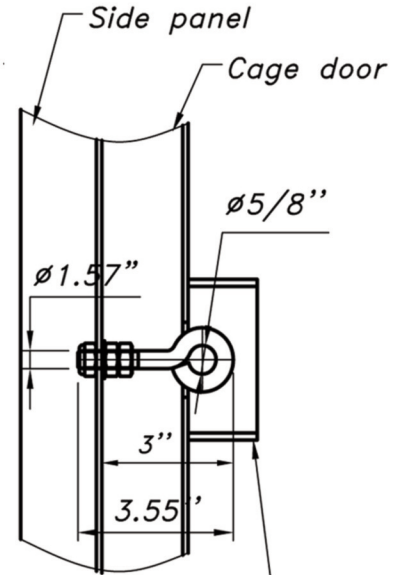

Toll Free 1-866-737-8900
www.PostGuard.com

Toll Free 1-800-756-3537
www.Sureguard.ca

33lb Bottle Cage FCC-33-4

New rack shelf
Quantity: 02 pcs

| 12 | Square neck bolt | | 17 | Steel |
|------|--------------------------------|----------|-----|-----------------------------------|
| 11 | Leveller | | 4 | Steel |
| 10 | Trellis | | | Steel thickness 13 Ga |
| 9 | Backing | | | Steel sheet thickness 11 Ga |
| 8 | Framed stile - angle bar 2"x2" | 4 | | Steel sheet thickness 11 Ga |
| 7 | Puck lock | | 1 | Steel sheet thickness 11 Ga |
| 6 | Rack shelf | | | Steel bar V, hot dipped galvanned |
| 5 | Hook | | 4 | Round bar, Ø0.472" |
| 4 | Back panel 30w x36 15/32h | | 1 | Steel sheet thickness 21 Ga |
| 3 | Top panel 30w x30d | | 1 | Steel sheet thickness 21 Ga |
| 2 | Sign bar 30w | | 1 | Steel sheet thickness 13 Ga |
| 1 | Sheet hinge | | 2 | Steel |
| ITEM | DESCRIPTION | PART No. | QTY | MATERIAL |

Back panel not extend past lowest shelf

B-B
Bolt for center back panel
Quantity: 03 pcs

Plate Base Leveller
Quantity: 04 pcs

Toll Free 1-866-737-8900
www.PostGuard.com

Toll Free 1-800-756-3537
www.Sureguard.ca