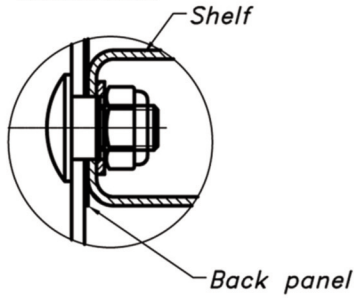

Toll Free 1-866-737-8900
www.PostGuard.com

Toll Free 1-800-756-3537
www.Sureguard.ca

33lb Bottle Cage FCC-33-4

New rack shelf
Quantity: 02 pcs

| 12 | Square neck bolt | | 17 | Steel |
|------|--------------------------------|----------|-----|-----------------------------------|
| 11 | Leveller | | 4 | Steel |
| 10 | Trellis | | | Steel thickness 13 Ga |
| 9 | Backing | | | Steel sheet thickness 11 Ga |
| 8 | Framed stile - angle bar 2"x2" | 4 | | Steel sheet thickness 11 Ga |
| 7 | Puck lock | | 1 | Steel sheet thickness 11 Ga |
| 6 | Rack shelf | | | Steel bar V, hot dipped galvanned |
| 5 | Hook | | 4 | Round bar, Ø0.472" |
| 4 | Back panel 30w x36 15/32h | | 1 | Steel sheet thickness 21 Ga |
| 3 | Top panel 30w x30d | | 1 | Steel sheet thickness 21 Ga |
| 2 | Sign bar 30w | | 1 | Steel sheet thickness 13 Ga |
| 1 | Sheet hinge | | 2 | Steel |
| ITEM | DESCRIPTION | PART No. | QTY | MATERIAL |

Back panel not extend past lowest shelf

B-B
Bolt for center back panel
Quantity: 03 pcs

Plate Base Leveller
Quantity: 04 pcs

Toll Free 1-866-737-8900
www.PostGuard.com

Toll Free 1-800-756-3537
www.Sureguard.ca