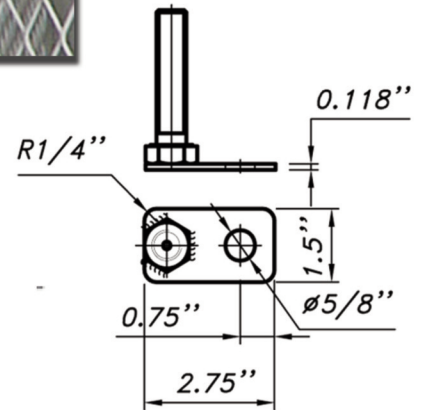

Toll Free 1-866-737-8900
www.PostGuard.com

Toll Free 1-800-756-3537
www.Sureguard.ca

33lb Bottle Cage FCC-33-4

New rack shelf
Quantity: 02 pcs

| 12 | Square neck bolt | | 17 | Steel |
|------|--------------------------------|----------|-----|-----------------------------------|
| 11 | Leveller | | 4 | Steel |
| 10 | Trellis | | | Steel thickness 13 Ga |
| 9 | Backing | | | Steel sheet thickness 11 Ga |
| 8 | Framed stile - angle bar 2"x2" | 4 | | Steel sheet thickness 11 Ga |
| 7 | Puck lock | | 1 | Steel sheet thickness 11 Ga |
| 6 | Rack shelf | | | Steel bar V, hot dipped galvanned |
| 5 | Hook | | 4 | Round bar, Ø0.472" |
| 4 | Back panel 30w x36 15/32h | | 1 | Steel sheet thickness 21 Ga |
| 3 | Top panel 30w x30d | | 1 | Steel sheet thickness 21 Ga |
| 2 | Sign bar 30w | | 1 | Steel sheet thickness 13 Ga |
| 1 | Sheet hinge | | 2 | Steel |
| ITEM | DESCRIPTION | PART No. | QTY | MATERIAL |

Back panel not extend past lowest shelf

B-B
Bolt for center back panel
Quantity: 03 pcs

Plate Base Leveller
Quantity: 04 pcs

Toll Free 1-866-737-8900
www.PostGuard.com

Toll Free 1-800-756-3537
www.Sureguard.ca