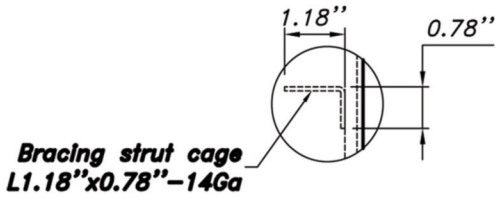

Back panel not extend past lowest shelf