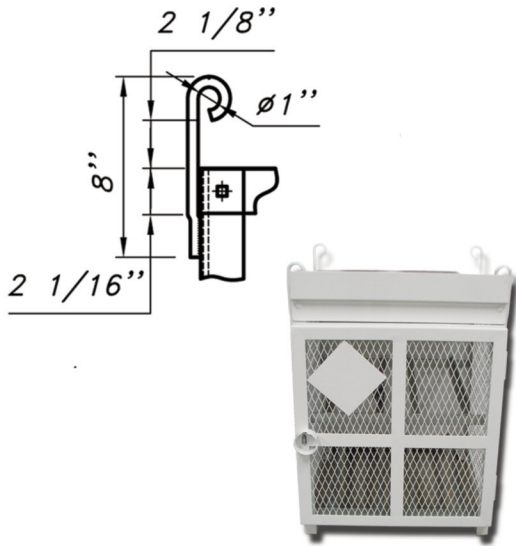

Toll Free 1-866-737-8900
www.PostGuard.com

Toll Free 1-800-756-3537
www.Sureguard.ca

33lb Bottle Cage FCC-33-4

New rack shelf
Quantity: 02 pcs

| 12 | Square neck bolt | | 17 | Steel |
|------|--------------------------------|----------|-----|-----------------------------------|
| 11 | Leveller | | 4 | Steel |
| 10 | Trellis | | | Steel thickness 13 Ga |
| 9 | Backing | | | Steel sheet thickness 11 Ga |
| 8 | Framed stile - angle bar 2"x2" | 4 | | Steel sheet thickness 11 Ga |
| 7 | Puck lock | | 1 | Steel sheet thickness 11 Ga |
| 6 | Rack shelf | | | Steel bar V, hot dipped galvanned |
| 5 | Hook | | 4 | Round bar, Ø0.472" |
| 4 | Back panel 30w x36 15/32h | | 1 | Steel sheet thickness 21 Ga |
| 3 | Top panel 30w x30d | | 1 | Steel sheet thickness 21 Ga |
| 2 | Sign bar 30w | | 1 | Steel sheet thickness 13 Ga |
| 1 | Sheet hinge | | 2 | Steel |
| ITEM | DESCRIPTION | PART No. | QTY | MATERIAL |

Back panel not extend past lowest shelf

B-B
Bolt for center back panel
Quantity: 03 pcs

Plate Base Leveller
Quantity: 04 pcs

Toll Free 1-866-737-8900
www.PostGuard.com

Toll Free 1-800-756-3537
www.Sureguard.ca