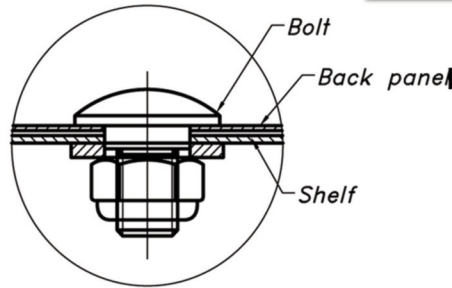

Back panel not extend past lowest shelf

B-B
Bolt for center back panel
Quantity: 03 pcs

Plate Base Leveller
Quantity: 04 pcs

Toll Free 1-866-737-8900
www.PostGuard.com

Toll Free 1-800-756-3537
www.Sureguard.ca