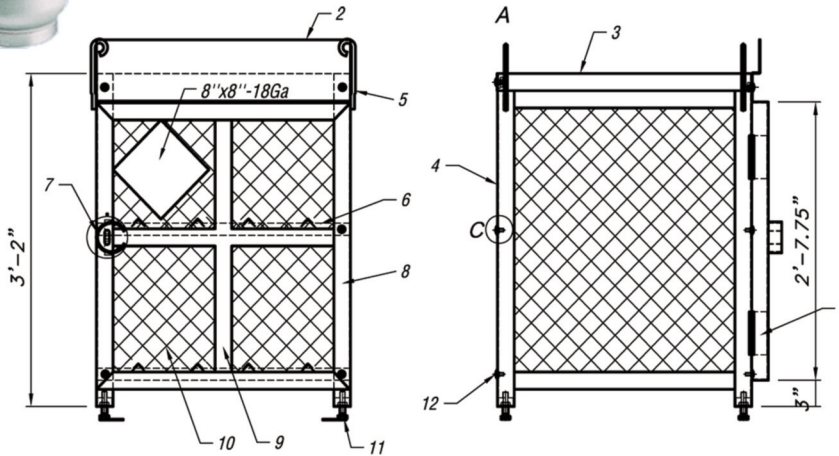

Toll Free 1-866-737-8900
www.PostGuard.com

Toll Free 1-800-756-3537
www.Sureguard.ca

33lb Bottle Cage FCC-33-4

New rack shelf
Quantity: 02 pcs

| 12 | Square neck bolt | | 17 | Steel |
|------|--------------------------------|----------|-----|-----------------------------------|
| 11 | Leveller | | 4 | Steel |
| 10 | Trellis | | | Steel thickness 13 Ga |
| 9 | Backing | | | Steel sheet thickness 11 Ga |
| 8 | Framed stile - angle bar 2"x2" | 4 | | Steel sheet thickness 11 Ga |
| 7 | Puck lock | | 1 | Steel sheet thickness 11 Ga |
| 6 | Rack shelf | | | Steel bar V, hot dipped galvanned |
| 5 | Hook | | 4 | Round bar, Ø0.472" |
| 4 | Back panel 30w x36 15/32h | | 1 | Steel sheet thickness 21 Ga |
| 3 | Top panel 30w x30d | | 1 | Steel sheet thickness 21 Ga |
| 2 | Sign bar 30w | | 1 | Steel sheet thickness 13 Ga |
| 1 | Sheet hinge | | 2 | Steel |
| ITEM | DESCRIPTION | PART No. | QTY | MATERIAL |

Back panel not extend past lowest shelf

B-B
Bolt for center back panel
Quantity: 03 pcs

Plate Base Leveller
Quantity: 04 pcs

Toll Free 1-866-737-8900
www.PostGuard.com

Toll Free 1-800-756-3537
www.Sureguard.ca