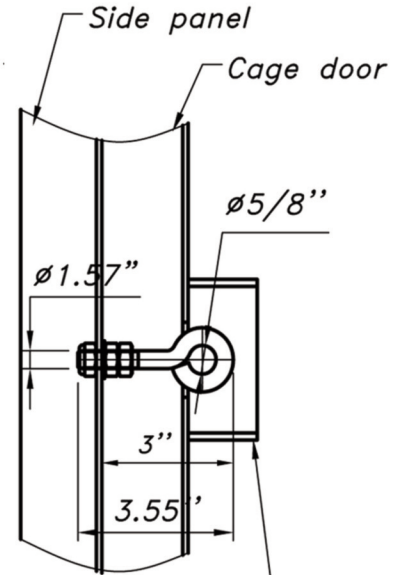

Toll Free 1-866-737-8900
www.PostGuard.com

Toll Free 1-800-756-3537
www.Sureguard.ca

33lb Bottle Cage FCC-33-12

New rack shelf
Quantity: 04 pcs

| | | | |
|----|--------------------------------|----|-----------------------------------|
| 12 | Square neck bolt | 27 | Steel |
| 11 | Leveller | 4 | Steel |
| 10 | Trellis | | Steel thickness 13 Ga |
| 9 | Backing | | Steel sheet thickness 11 Ga |
| 8 | Framed stile - angle bar 2"x2" | 4 | Steel sheet thickness 11 Ga |
| 7 | Puck lock | 1 | Steel sheet thickness 11 Ga |
| 6 | Rack shelf 44w x 30 d | 4 | Steel bar V, hot dipped galvanned |
| 5 | Hook | 4 | Round bar, Ø0.472" |
| 4 | Back panel 44w x 66 15/32 h | 1 | Steel sheet thickness 21 Ga |
| 3 | Top panel 44w x 30 d | 1 | Steel sheet thickness 21 Ga |
| 2 | Sign bar 44w | 1 | Steel sheet thickness 13 Ga |
| 1 | Sheet hinge | 3 | Steel |

Back panel not extend past lowest shelf

Puck lock

Plate Base Leveller
Quantity: 04 pcs

B-B
Bolt for center back panel
Quantity: 03 pcs

Toll Free 1-866-737-8900
www.PostGuard.com

Toll Free 1-800-756-3537
www.Sureguard.ca