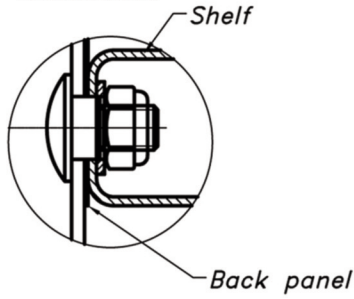

Toll Free 1-866-737-8900
www.PostGuard.com

Toll Free 1-800-756-3537
www.Sureguard.ca

33lb Bottle Cage FCC-33-12

New rack shelf
Quantity: 04 pcs

| | | | |
|----|--------------------------------|----|-----------------------------------|
| 12 | Square neck bolt | 27 | Steel |
| 11 | Leveller | 4 | Steel |
| 10 | Trellis | | Steel thickness 13 Ga |
| 9 | Backing | | Steel sheet thickness 11 Ga |
| 8 | Framed stile - angle bar 2"x2" | 4 | Steel sheet thickness 11 Ga |
| 7 | Puck lock | 1 | Steel sheet thickness 11 Ga |
| 6 | Rack shelf 44w x 30 d | 4 | Steel bar V, hot dipped galvanned |
| 5 | Hook | 4 | Round bar, Ø0.472" |
| 4 | Back panel 44w x 66 15/32 h | 1 | Steel sheet thickness 21 Ga |
| 3 | Top panel 44w x 30 d | 1 | Steel sheet thickness 21 Ga |
| 2 | Sign bar 44w | 1 | Steel sheet thickness 13 Ga |
| 1 | Sheet hinge | 3 | Steel |

Back panel not extend past lowest shelf

Puck lock

Plate Base Leveller
Quantity: 04 pcs

B-B
Bolt for center back panel
Quantity: 03 pcs

Toll Free 1-866-737-8900
www.PostGuard.com

Toll Free 1-800-756-3537
www.Sureguard.ca