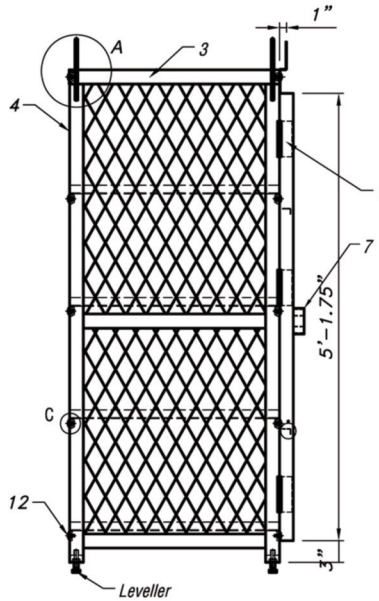

Toll Free 1-866-737-8900
www.PostGuard.com

Toll Free 1-800-756-3537
www.Sureguard.ca

33lb Bottle Cage FCC-33-12

New rack shelf
Quantity: 04 pcs

| | | | |
|----|--------------------------------|----|-----------------------------------|
| 12 | Square neck bolt | 27 | Steel |
| 11 | Leveller | 4 | Steel |
| 10 | Trellis | | Steel thickness 13 Ga |
| 9 | Backing | | Steel sheet thickness 11 Ga |
| 8 | Framed stile - angle bar 2"x2" | 4 | Steel sheet thickness 11 Ga |
| 7 | Puck lock | 1 | Steel sheet thickness 11 Ga |
| 6 | Rack shelf 44w x 30 d | 4 | Steel bar V, hot dipped galvanned |
| 5 | Hook | 4 | Round bar, Ø0.472" |
| 4 | Back panel 44w x 66 15/32 h | 1 | Steel sheet thickness 21 Ga |
| 3 | Top panel 44w x 30 d | 1 | Steel sheet thickness 21 Ga |
| 2 | Sign bar 44w | 1 | Steel sheet thickness 13 Ga |
| 1 | Sheet hinge | 3 | Steel |

Back panel not extend past lowest shelf

Puck lock

Plate Base Leveller
Quantity: 04 pcs

B-B
Bolt for center back panel
Quantity: 03 pcs

Toll Free 1-866-737-8900
www.PostGuard.com

Toll Free 1-800-756-3537
www.Sureguard.ca