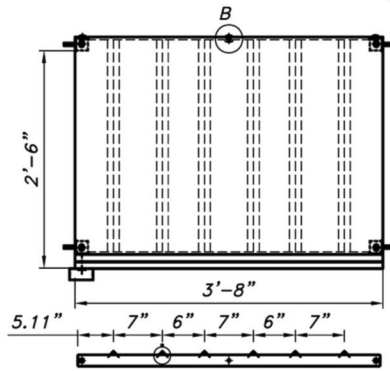

Toll Free 1-866-737-8900
www.PostGuard.com

Toll Free 1-800-756-3537
www.Sureguard.ca

33lb Bottle Cage FCC-33-12

New rack shelf
Quantity: 04 pcs

| | | | |
|----|--------------------------------|----|-----------------------------------|
| 12 | Square neck bolt | 27 | Steel |
| 11 | Leveller | 4 | Steel |
| 10 | Trellis | | Steel thickness 13 Ga |
| 9 | Backing | | Steel sheet thickness 11 Ga |
| 8 | Framed stile - angle bar 2"x2" | 4 | Steel sheet thickness 11 Ga |
| 7 | Puck lock | 1 | Steel sheet thickness 11 Ga |
| 6 | Rack shelf 44w x 30 d | 4 | Steel bar V, hot dipped galvanned |
| 5 | Hook | 4 | Round bar, Ø0.472" |
| 4 | Back panel 44w x 66 15/32 h | 1 | Steel sheet thickness 21 Ga |
| 3 | Top panel 44w x 30 d | 1 | Steel sheet thickness 21 Ga |
| 2 | Sign bar 44w | 1 | Steel sheet thickness 13 Ga |
| 1 | Sheet hinge | 3 | Steel |

Back panel not extend past lowest shelf

Puck lock

Plate Base Leveller
Quantity: 04 pcs

B-B
Bolt for center back panel
Quantity: 03 pcs

Toll Free 1-866-737-8900
www.PostGuard.com

Toll Free 1-800-756-3537
www.Sureguard.ca