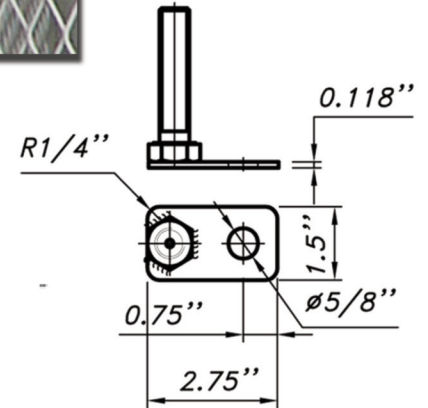

Toll Free 1-866-737-8900
www.PostGuard.com

Toll Free 1-800-756-3537
www.Sureguard.ca

33lb Bottle Cage FCC-33-12

New rack shelf
Quantity: 04 pcs

| | | | |
|----|--------------------------------|----|-----------------------------------|
| 12 | Square neck bolt | 27 | Steel |
| 11 | Leveller | 4 | Steel |
| 10 | Trellis | | Steel thickness 13 Ga |
| 9 | Backing | | Steel sheet thickness 11 Ga |
| 8 | Framed stile - angle bar 2"x2" | 4 | Steel sheet thickness 11 Ga |
| 7 | Puck lock | 1 | Steel sheet thickness 11 Ga |
| 6 | Rack shelf 44w x 30 d | 4 | Steel bar V, hot dipped galvanned |
| 5 | Hook | 4 | Round bar, Ø0.472" |
| 4 | Back panel 44w x 66 15/32 h | 1 | Steel sheet thickness 21 Ga |
| 3 | Top panel 44w x 30 d | 1 | Steel sheet thickness 21 Ga |
| 2 | Sign bar 44w | 1 | Steel sheet thickness 13 Ga |
| 1 | Sheet hinge | 3 | Steel |

Back panel not extend past lowest shelf

Puck lock

Plate Base Leveller
Quantity: 04 pcs

B-B
Bolt for center back panel
Quantity: 03 pcs

Toll Free 1-866-737-8900
www.PostGuard.com

Toll Free 1-800-756-3537
www.Sureguard.ca