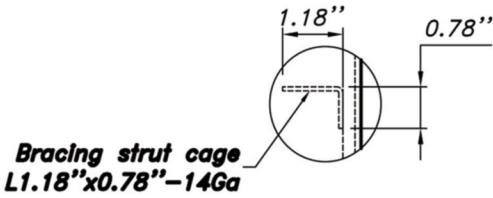

Back panel not extend past lowest shelf

Puck lock

Plate Base Leveller
Quantity: 04 pcs