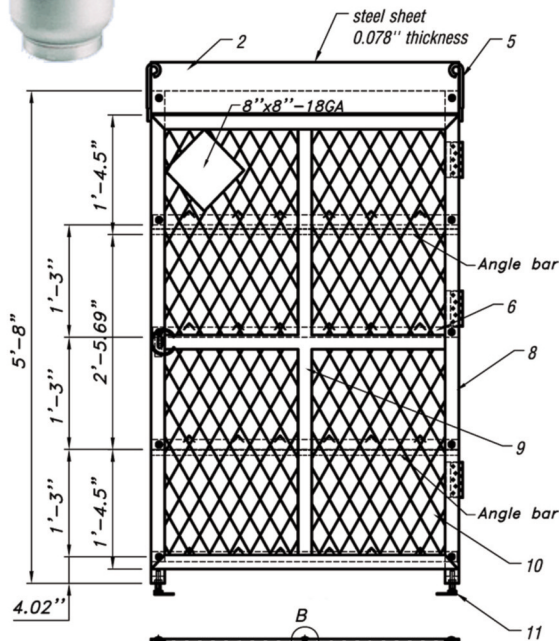

Toll Free 1-866-737-8900
www.PostGuard.com

Toll Free 1-800-756-3537
www.Sureguard.ca

33lb Bottle Cage FCC-33-12

New rack shelf
Quantity: 04 pcs

| | | | |
|----|--------------------------------|----|-----------------------------------|
| 12 | Square neck bolt | 27 | Steel |
| 11 | Leveller | 4 | Steel |
| 10 | Trellis | | Steel thickness 13 Ga |
| 9 | Backing | | Steel sheet thickness 11 Ga |
| 8 | Framed stile - angle bar 2"x2" | 4 | Steel sheet thickness 11 Ga |
| 7 | Puck lock | 1 | Steel sheet thickness 11 Ga |
| 6 | Rack shelf 44w x 30 d | 4 | Steel bar V, hot dipped galvanned |
| 5 | Hook | 4 | Round bar, Ø0.472" |
| 4 | Back panel 44w x 66 15/32 h | 1 | Steel sheet thickness 21 Ga |
| 3 | Top panel 44w x 30 d | 1 | Steel sheet thickness 21 Ga |
| 2 | Sign bar 44w | 1 | Steel sheet thickness 13 Ga |
| 1 | Sheet hinge | 3 | Steel |

Back panel not extend past lowest shelf

Puck lock

Plate Base Leveller
Quantity: 04 pcs

B-B
Bolt for center back panel
Quantity: 03 pcs

Toll Free 1-866-737-8900
www.PostGuard.com

Toll Free 1-800-756-3537
www.Sureguard.ca