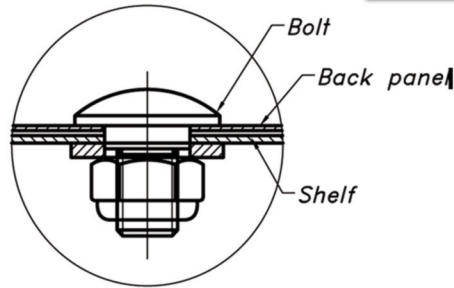

Back panel not extend past lowest shelf

Puck lock

Plate Base Leveller
Quantity: 04 pcs

B-B
Bolt for center back panel
Quantity: 03 pcs

Toll Free 1-866-737-8900
www.PostGuard.com

Toll Free 1-800-756-3537
www.Sureguard.ca