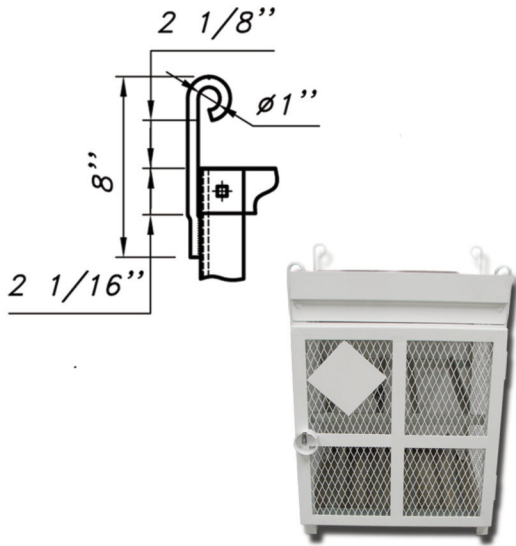

Toll Free 1-866-737-8900
www.PostGuard.com

Toll Free 1-800-756-3537
www.Sureguard.ca

33lb Bottle Cage FCC-33-12

New rack shelf
Quantity: 04 pcs

| | | | |
|----|--------------------------------|----|-----------------------------------|
| 12 | Square neck bolt | 27 | Steel |
| 11 | Leveller | 4 | Steel |
| 10 | Trellis | | Steel thickness 13 Ga |
| 9 | Backing | | Steel sheet thickness 11 Ga |
| 8 | Framed stile - angle bar 2"x2" | 4 | Steel sheet thickness 11 Ga |
| 7 | Puck lock | 1 | Steel sheet thickness 11 Ga |
| 6 | Rack shelf 44w x 30 d | 4 | Steel bar V, hot dipped galvanned |
| 5 | Hook | 4 | Round bar, Ø0.472" |
| 4 | Back panel 44w x 66 15/32 h | 1 | Steel sheet thickness 21 Ga |
| 3 | Top panel 44w x 30 d | 1 | Steel sheet thickness 21 Ga |
| 2 | Sign bar 44w | 1 | Steel sheet thickness 13 Ga |
| 1 | Sheet hinge | 3 | Steel |

Back panel not extend past lowest shelf

Puck lock

Plate Base Leveller
Quantity: 04 pcs

B-B
Bolt for center back panel
Quantity: 03 pcs

Toll Free 1-866-737-8900
www.PostGuard.com

Toll Free 1-800-756-3537
www.Sureguard.ca