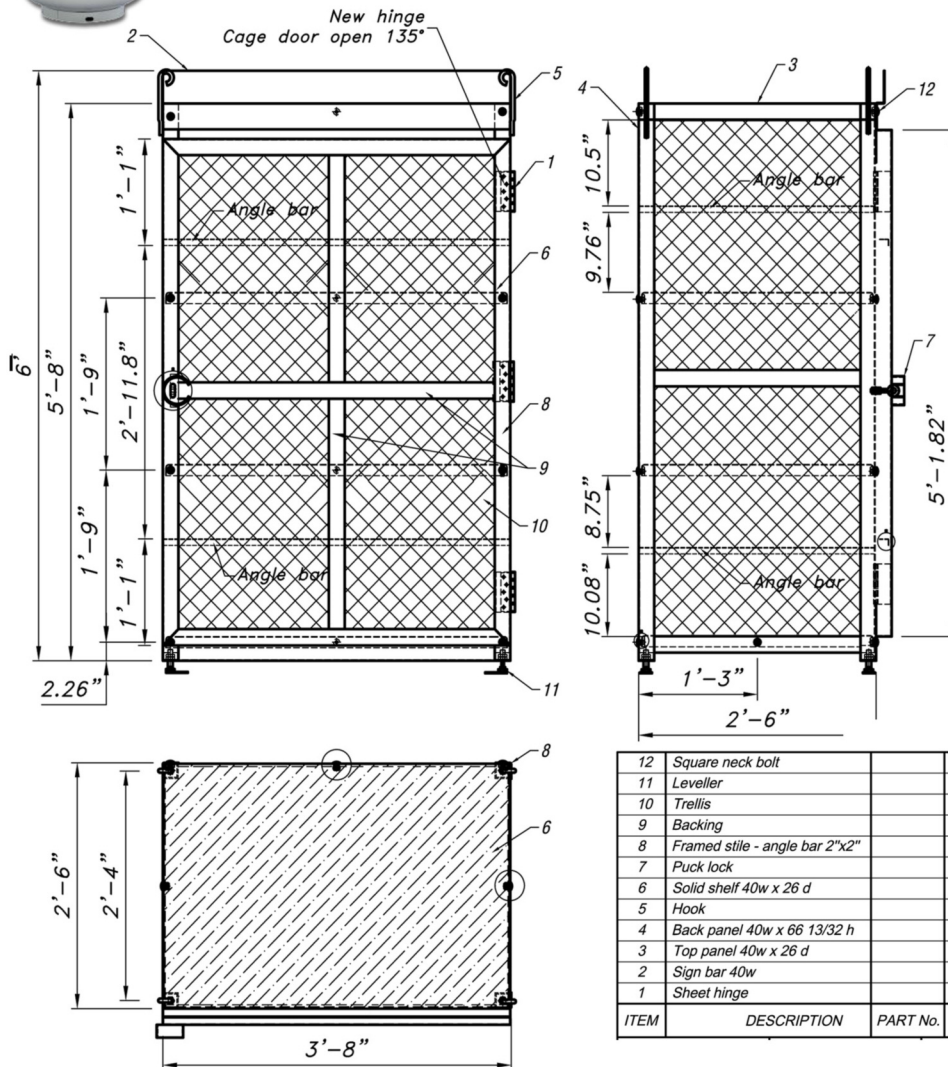

Toll Free 1-866-737-8900
www.PostGuard.com

Toll Free 1-800-756-3537
www.Sureguard.ca

20lb Gas Cylinder Cage

ENC-20-18-WHITE, ENC-20-18-YELLOW

12	Square neck bolt		24	Steel
11	Leveller		4	Steel
10	Trellis			Steel thickness 13 Ga
9	Backing			Steel sheet thickness 11 Ga
8	Framed stile - angle bar 2"x2"		4	Steel sheet thickness 11 Ga
7	Puck lock		1	Steel sheet thickness 11 Ga
6	Solid shelf 40w x 26 d		3	Steel galvanned sheet thickness 14 Ga
5	Hook		4	Round bar, Ø0.472"
4	Back panel 40w x 66 13/32 h		1	Steel sheet thickness 21 Ga
3	Top panel 40w x 26 d		1	Steel sheet thickness 21 Ga
2	Sign bar 40w		1	Steel sheet thickness 13 Ga
1	Sheet hinge		3	Steel
ITEM	DESCRIPTION	PART No.	QTY	MATERIAL

Back panel not extend past lowest shelf

B-B
Bolt for center back panel
Quantity: 03 pcs

Plate Base Leveller
Quantity: 04 pcs

Toll Free 1-866-737-8900
www.PostGuard.com

Toll Free 1-800-756-3537
www.Sureguard.ca