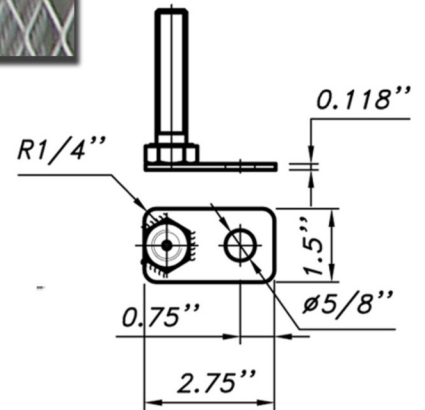

Toll Free 1-866-737-8900
www.PostGuard.com

Toll Free 1-800-756-3537
www.Sureguard.ca

20lb Gas Cylinder Cage

ENC-20-18-WHITE, ENC-20-18-YELLOW

12	Square neck bolt		24	Steel
11	Leveller		4	Steel
10	Trellis			Steel thickness 13 Ga
9	Backing			Steel sheet thickness 11 Ga
8	Framed stile - angle bar 2"x2"		4	Steel sheet thickness 11 Ga
7	Puck lock		1	Steel sheet thickness 11 Ga
6	Solid shelf 40w x 26 d		3	Steel galvanned sheet thickness 14 Ga
5	Hook		4	Round bar, Ø0.472"
4	Back panel 40w x 66 13/32 h		1	Steel sheet thickness 21 Ga
3	Top panel 40w x 26 d		1	Steel sheet thickness 21 Ga
2	Sign bar 40w		1	Steel sheet thickness 13 Ga
1	Sheet hinge		3	Steel
ITEM	DESCRIPTION	PART No.	QTY	MATERIAL

Back panel not extend past lowest shelf

B-B
Bolt for center back panel
Quantity: 03 pcs

Plate Base Leveller
Quantity: 04 pcs

Toll Free 1-866-737-8900
www.PostGuard.com

Toll Free 1-800-756-3537
www.Sureguard.ca