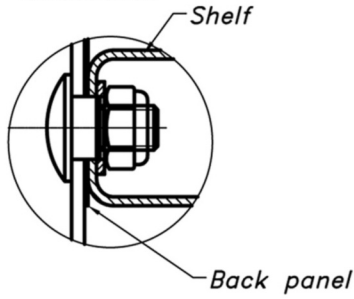

Toll Free 1-866-737-8900
www.PostGuard.com

Toll Free 1-800-756-3537
www.Sureguard.ca

20lb Gas Cylinder Cage

ENC-20-18-WHITE, ENC-20-18-YELLOW

12	Square neck bolt		24	Steel
11	Leveller		4	Steel
10	Trellis			Steel thickness 13 Ga
9	Backing			Steel sheet thickness 11 Ga
8	Framed stile - angle bar 2"x2"		4	Steel sheet thickness 11 Ga
7	Puck lock		1	Steel sheet thickness 11 Ga
6	Solid shelf 40w x 26 d		3	Steel galvanned sheet thickness 14 Ga
5	Hook		4	Round bar, Ø0.472"
4	Back panel 40w x 66 13/32 h		1	Steel sheet thickness 21 Ga
3	Top panel 40w x 26 d		1	Steel sheet thickness 21 Ga
2	Sign bar 40w		1	Steel sheet thickness 13 Ga
1	Sheet hinge		3	Steel
ITEM	DESCRIPTION	PART No.	QTY	MATERIAL

Back panel not extend past lowest shelf

B-B
Bolt for center back panel
Quantity: 03 pcs

Plate Base Leveller
Quantity: 04 pcs

Toll Free 1-866-737-8900
www.PostGuard.com

Toll Free 1-800-756-3537
www.Sureguard.ca