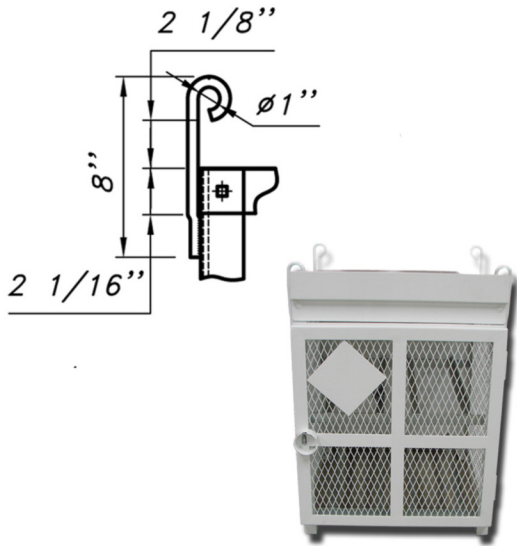

Toll Free 1-866-737-8900
www.PostGuard.com

Toll Free 1-800-756-3537
www.Sureguard.ca

20lb Gas Cylinder Cage

ENC-20-18-WHITE, ENC-20-18-YELLOW

12	Square neck bolt		24	Steel
11	Leveller		4	Steel
10	Trellis			Steel thickness 13 Ga
9	Backing			Steel sheet thickness 11 Ga
8	Framed stile - angle bar 2"x2"		4	Steel sheet thickness 11 Ga
7	Puck lock		1	Steel sheet thickness 11 Ga
6	Solid shelf 40w x 26 d		3	Steel galvanned sheet thickness 14 Ga
5	Hook		4	Round bar, Ø0.472"
4	Back panel 40w x 66 13/32 h		1	Steel sheet thickness 21 Ga
3	Top panel 40w x 26 d		1	Steel sheet thickness 21 Ga
2	Sign bar 40w		1	Steel sheet thickness 13 Ga
1	Sheet hinge		3	Steel
ITEM	DESCRIPTION	PART No.	QTY	MATERIAL

Back panel not extend past lowest shelf

B-B
Bolt for center back panel
Quantity: 03 pcs

Plate Base Leveller
Quantity: 04 pcs

Toll Free 1-866-737-8900
www.PostGuard.com

Toll Free 1-800-756-3537
www.Sureguard.ca