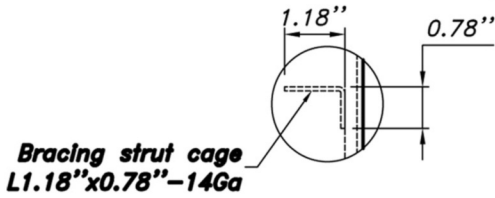

Back panel not extend past lowest shelf