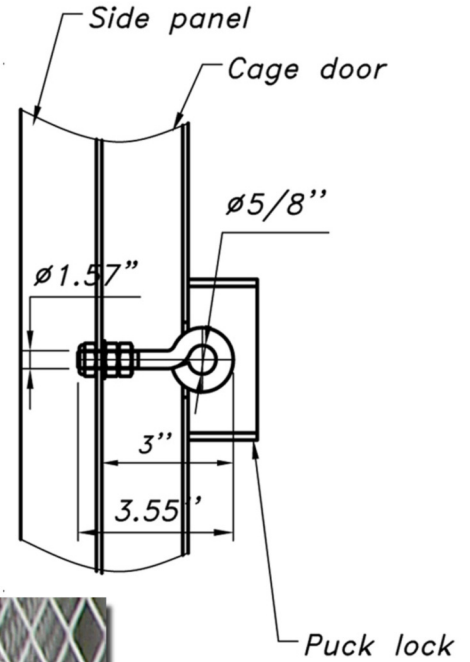

Toll Free 1-866-737-8900
www.PostGuard.com

Toll Free 1-800-756-3537
www.Sureguard.ca

20lb Gas Cylinder Cage

ENC-20-18-WHITE, ENC-20-18-YELLOW

12	Square neck bolt		24	Steel
11	Leveller		4	Steel
10	Trellis			Steel thickness 13 Ga
9	Backing			Steel sheet thickness 11 Ga
8	Framed stile - angle bar 2"x2"		4	Steel sheet thickness 11 Ga
7	Puck lock		1	Steel sheet thickness 11 Ga
6	Solid shelf 40w x 26 d		3	Steel galvanned sheet thickness 14 Ga
5	Hook		4	Round bar, Ø0.472"
4	Back panel 40w x 66 13/32 h		1	Steel sheet thickness 21 Ga
3	Top panel 40w x 26 d		1	Steel sheet thickness 21 Ga
2	Sign bar 40w		1	Steel sheet thickness 13 Ga
1	Sheet hinge		3	Steel
ITEM	DESCRIPTION	PART No.	QTY	MATERIAL

Back panel not extend past lowest shelf

B-B
Bolt for center back panel
Quantity: 03 pcs

Plate Base Leveller
Quantity: 04 pcs

Toll Free 1-866-737-8900
www.PostGuard.com

Toll Free 1-800-756-3537
www.Sureguard.ca