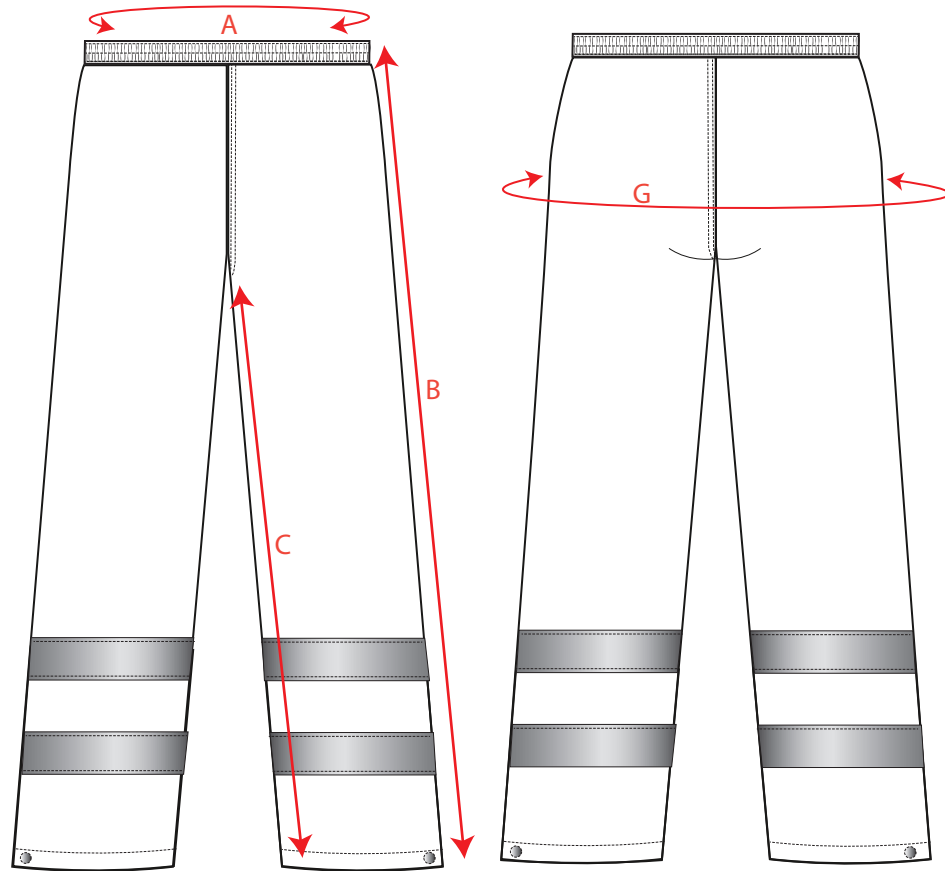

STYLE NO: S493	DESCRIPTION: Sealtex Ultra Reflective Trousers
----------------	--

		XS	SML	MED	L	XL	XXL	3XL	4XL	5XL	Tol
To fit waist		68-72	76-84	84-92	92-100	100-108	108-116	116-124	124-132	132-140	
measurement to be taken flat											
Waist relaxed	A	56	64	72	80	88	96	104	112	120	1
Outside Leg ( inc WB 31" leg )	B	111	112	113	114	115	116	117	118	119	1.5
Inside leg (31"leg )	C	78	78	78	78	78	78	78	78	78	min
Hip measurement	G	102	110	118	126	134	142	150	158	166	1.5

STYLE NO: XXXX	DESCRIPTION: XXXXXXXXXXXXXXXXXXXXXXX
----------------	--------------------------------------