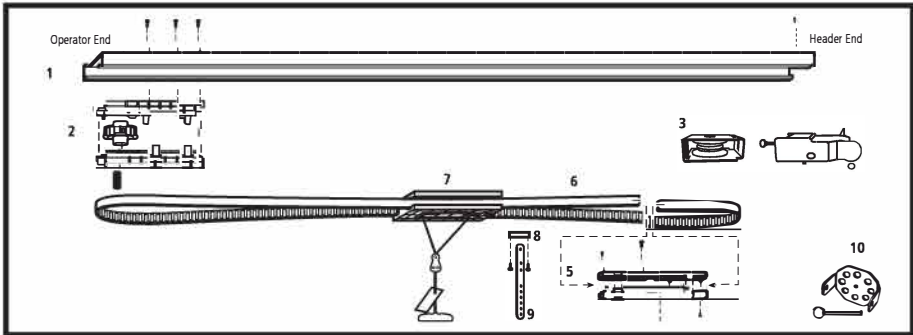

BELT STANDARD RAIL

M13-807B

Part #104573

M13-808B

Part #104575

Item	Part#	Description	
1.	_____	Rail	
2.	91567	Sprocket holder assembly	
	106141	Shaft adapter	
3.	95358	Roller holder assembly	
4.	91566	Rail end assembly	
5.	8030196	Belt connector kit	
6.	_____	Belt (7' Door)	
	_____	Belt (8' Door)	
7.	_____	Trolley (7' Door)	
	_____	Trolley (8' Door)	
8.	73636	Pin	
9.	8030735	Straight Door Arm	
10.	101018	Header Bracket Kit	