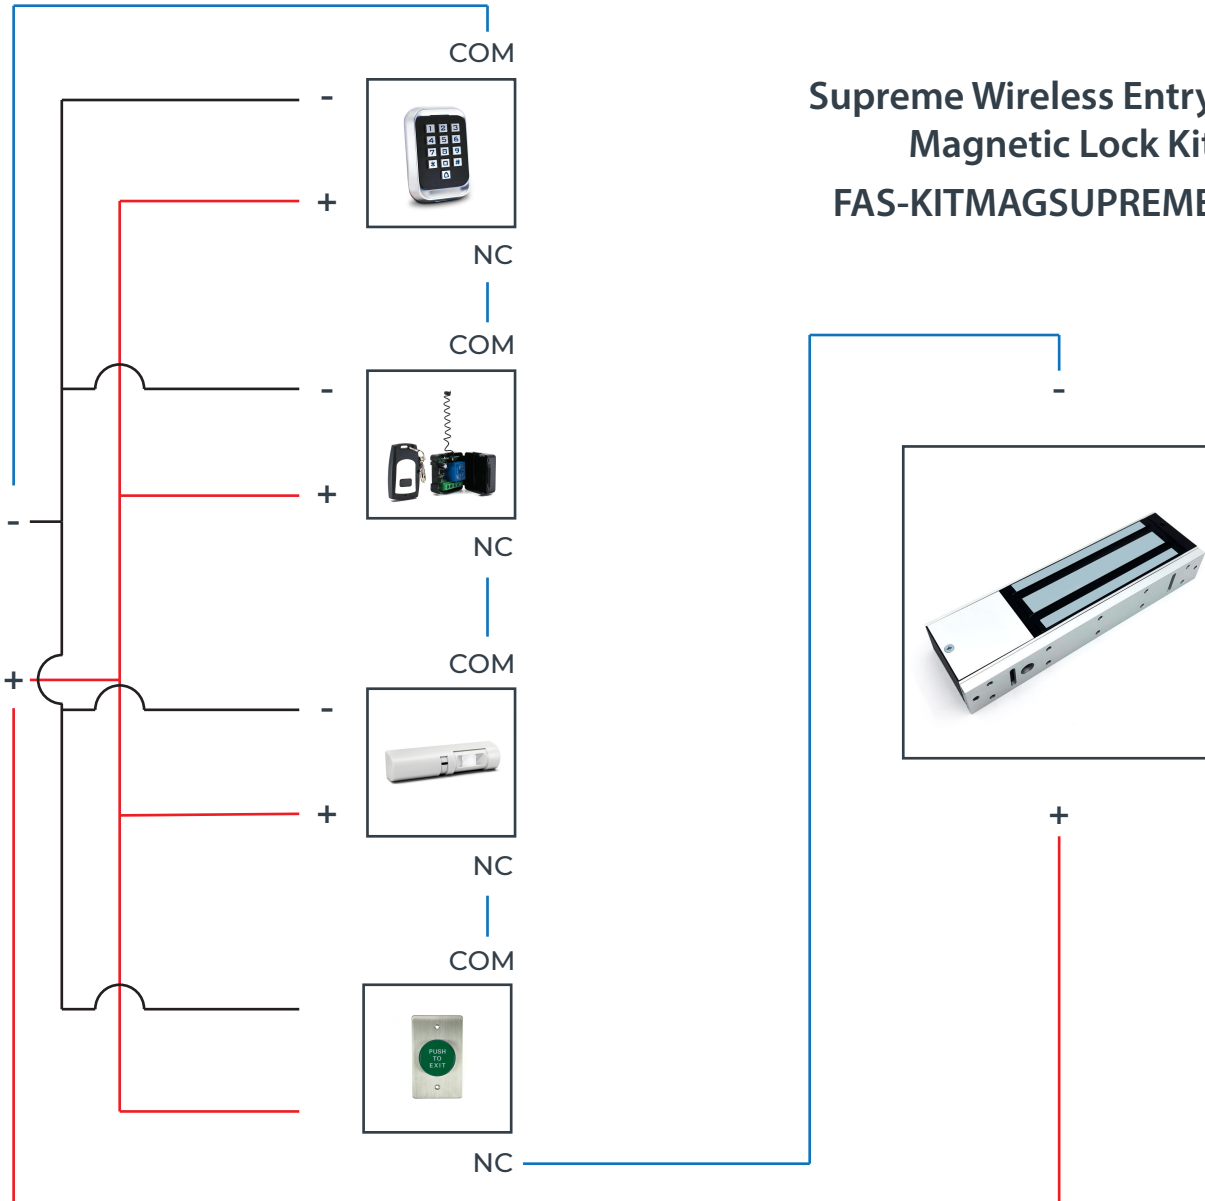

Supreme Wireless Entry Magnetic Lock Kit FAS-KITMAGSUPREME

Positive — —
 Negative — —
 NC — —

Colors are for demonstration purpose only.