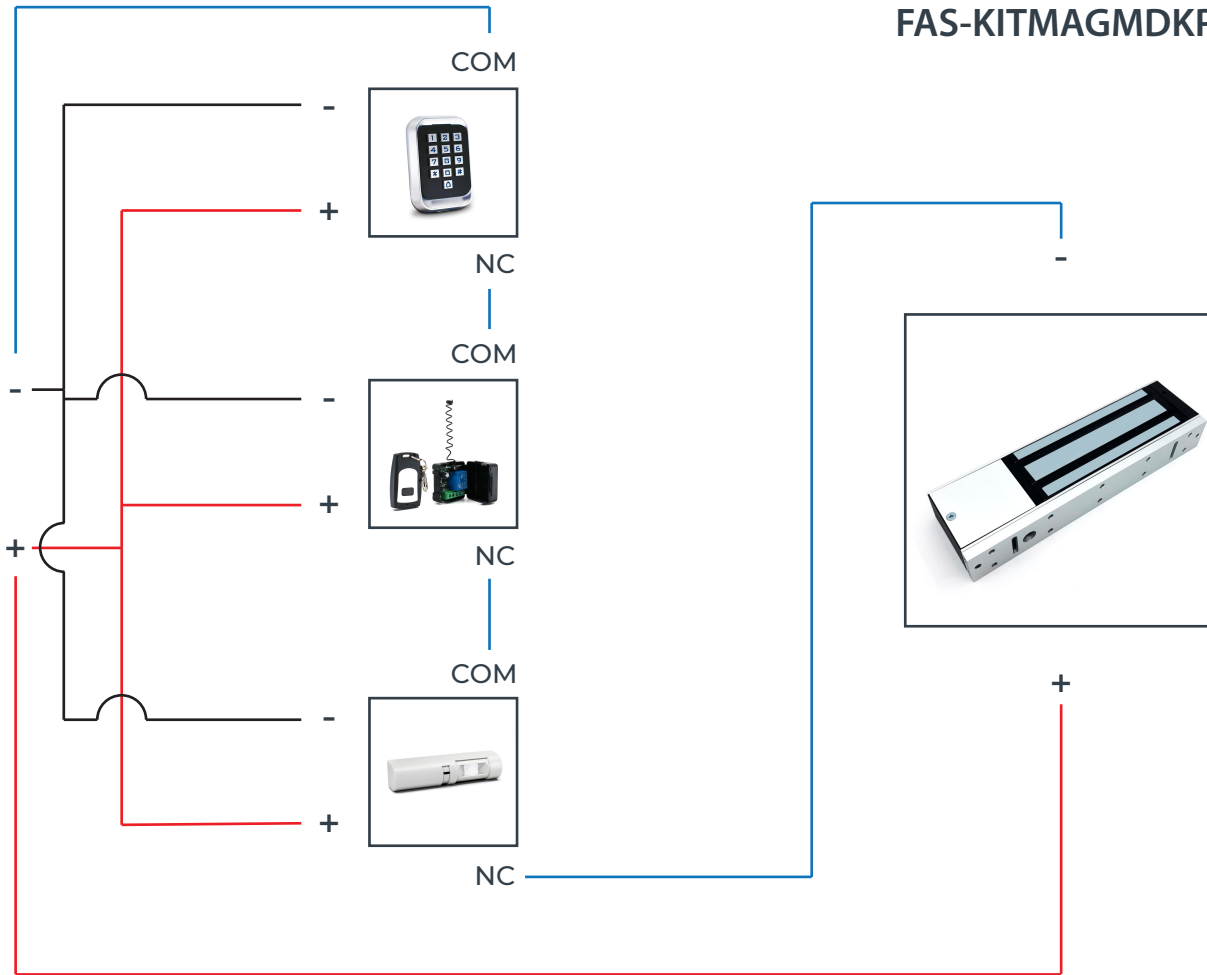

**Magnetic Lock Kit
FAS-KITMAGMDKP**

Positive — 
Negative — 
NC — 
Colors are for demonstration purpose only.