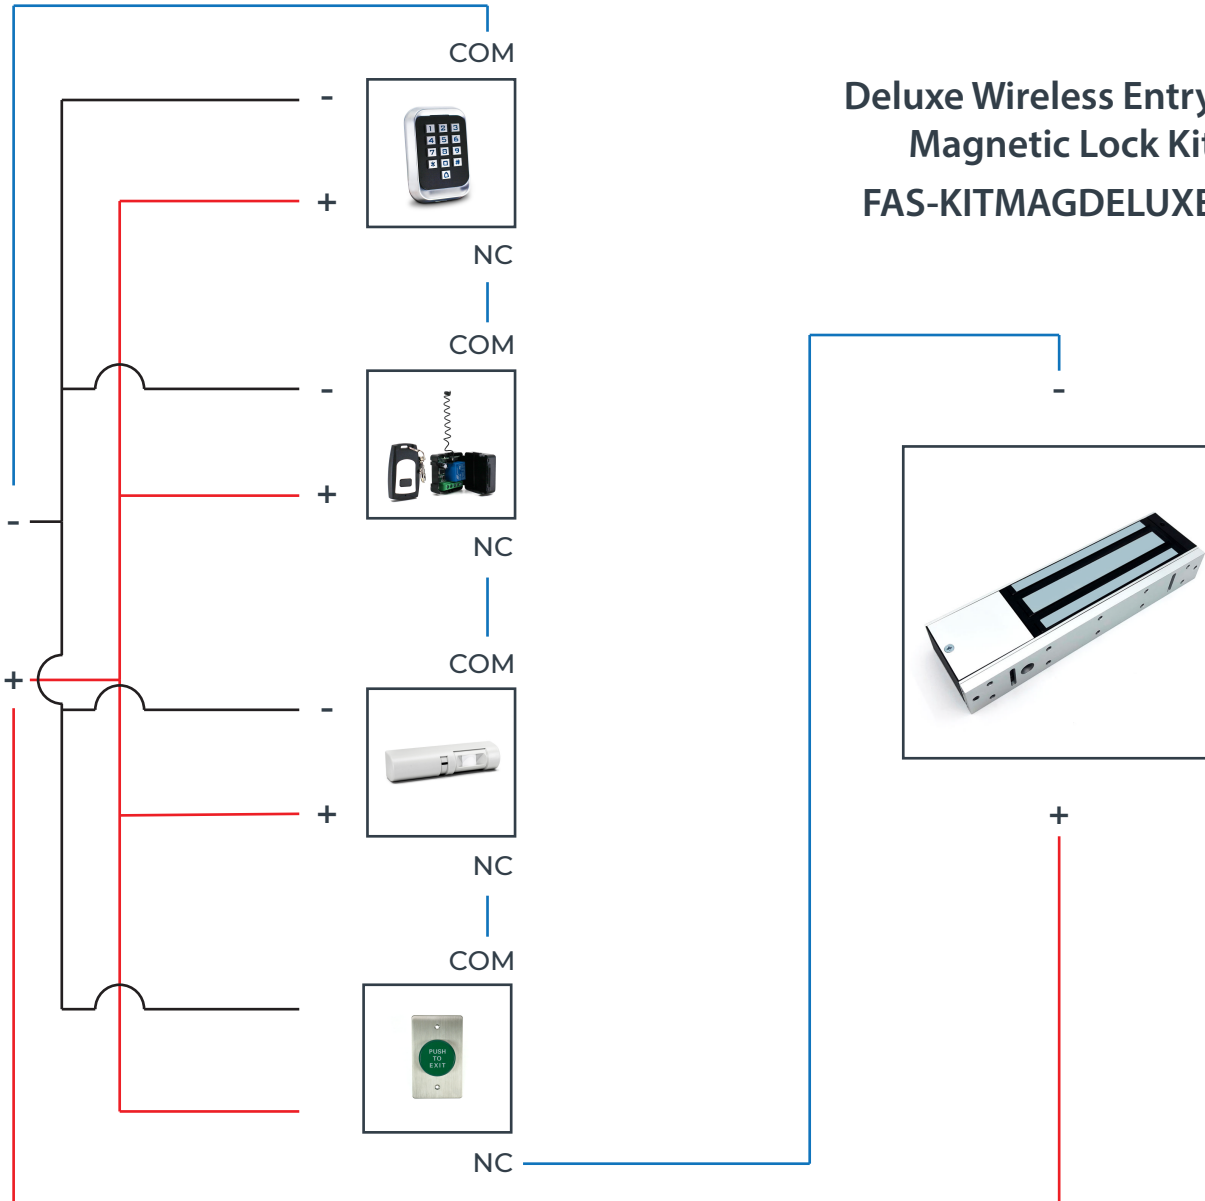

Deluxe Wireless Entry Magnetic Lock Kit FAS-KITMAGDELUXE

Positive ————
 Negative ————
 NC ————

Colors are for demonstration purpose only.