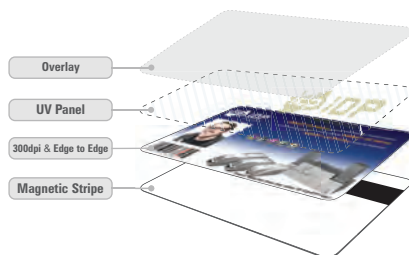

IDP Corp., Ltd.

#601, 50, Digital-ro 33-gil,
Guro-gu, Seoul, Korea 08377

T +82-2-6099-3700

F +82-2-6099-3717

E sales@idp-corp.com

IDP Middle East

13F, Jafza View 18, Downtown
Jebel Ali P.O.Box 17588,
Dubai U.A.E.

T +971-4-889-5900

E mea@idp-corp.com

IDP Americas, Inc.

1485 S County Trail, Unit 306
East Greenwich, RI 02852
U.S.A.

T +1-401-400-7111

F +1-401-667-7445

E sales@idpamericas.com

www.idp-corp.com