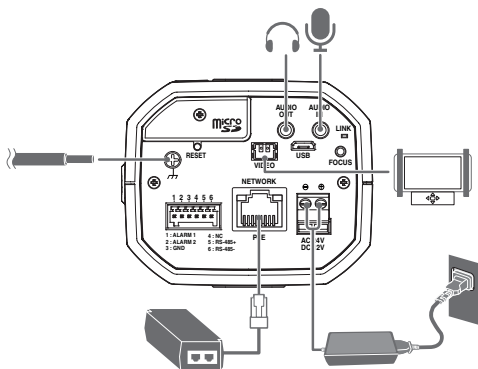

15

COMPONENT

As for each sales country, accessories are not the same.

- XNB-9002/XNB-8002

I Option (not included)

CS mount Lens

INSTALLATION

1

INSTALLATION

2

3

INSTALLATION

4

INSTALLATION

5

6

- Not included: Wi-Fi dongle, OTG adapter

INSTALLATION

7

8

Подлежит использованию по назначению
в нормальных условиях
Срок службы : 7 лет.

Türkiye Distribütörü

EDS Elektronik Destek Sanayi ve Ticaret Ltd. Şti.