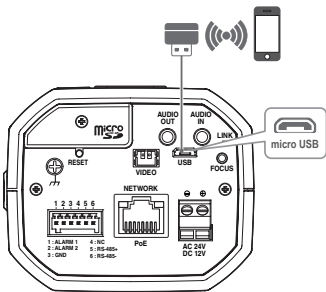

15

COMPONENT

As for each sales country, accessories are not the same.

- XNB-9002/XNB-8002

I Option (not included)

CS mount Lens

INSTALLATION

1

INSTALLATION

2

3

INSTALLATION

4

INSTALLATION

5

6

- Not included: Wi-Fi dongle, OTG adapter

INSTALLATION

7

8

Подлежит использованию по назначению
в нормальных условиях
Срок службы : 7 лет.

Türkiye Distribütörü

EDS Elektronik Destek Sanayi ve Ticaret Ltd. Şti.