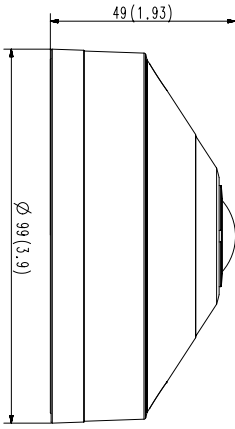

Unit : mm (inch)	SCALE : 1/1	Hanwha Techwin
No.	MODEL NAME	DATE
3		
2	QNF-9010	'19.11.20
1	QNF-8010	'19.09.02