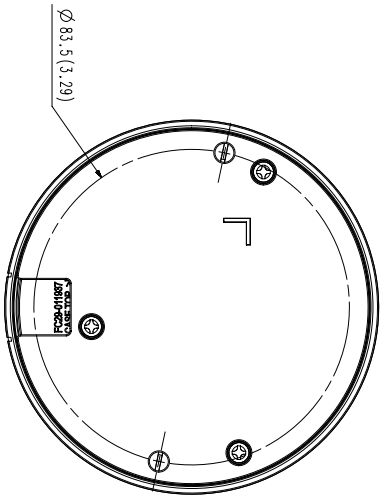

Unit : mm (inch)	SCALE : 1/1	Hanwha Techwin
No.	MODEL NAME	DATE
3		
2	QNF-9010	'19.11.20
1	QNF-8010	'19.09.02