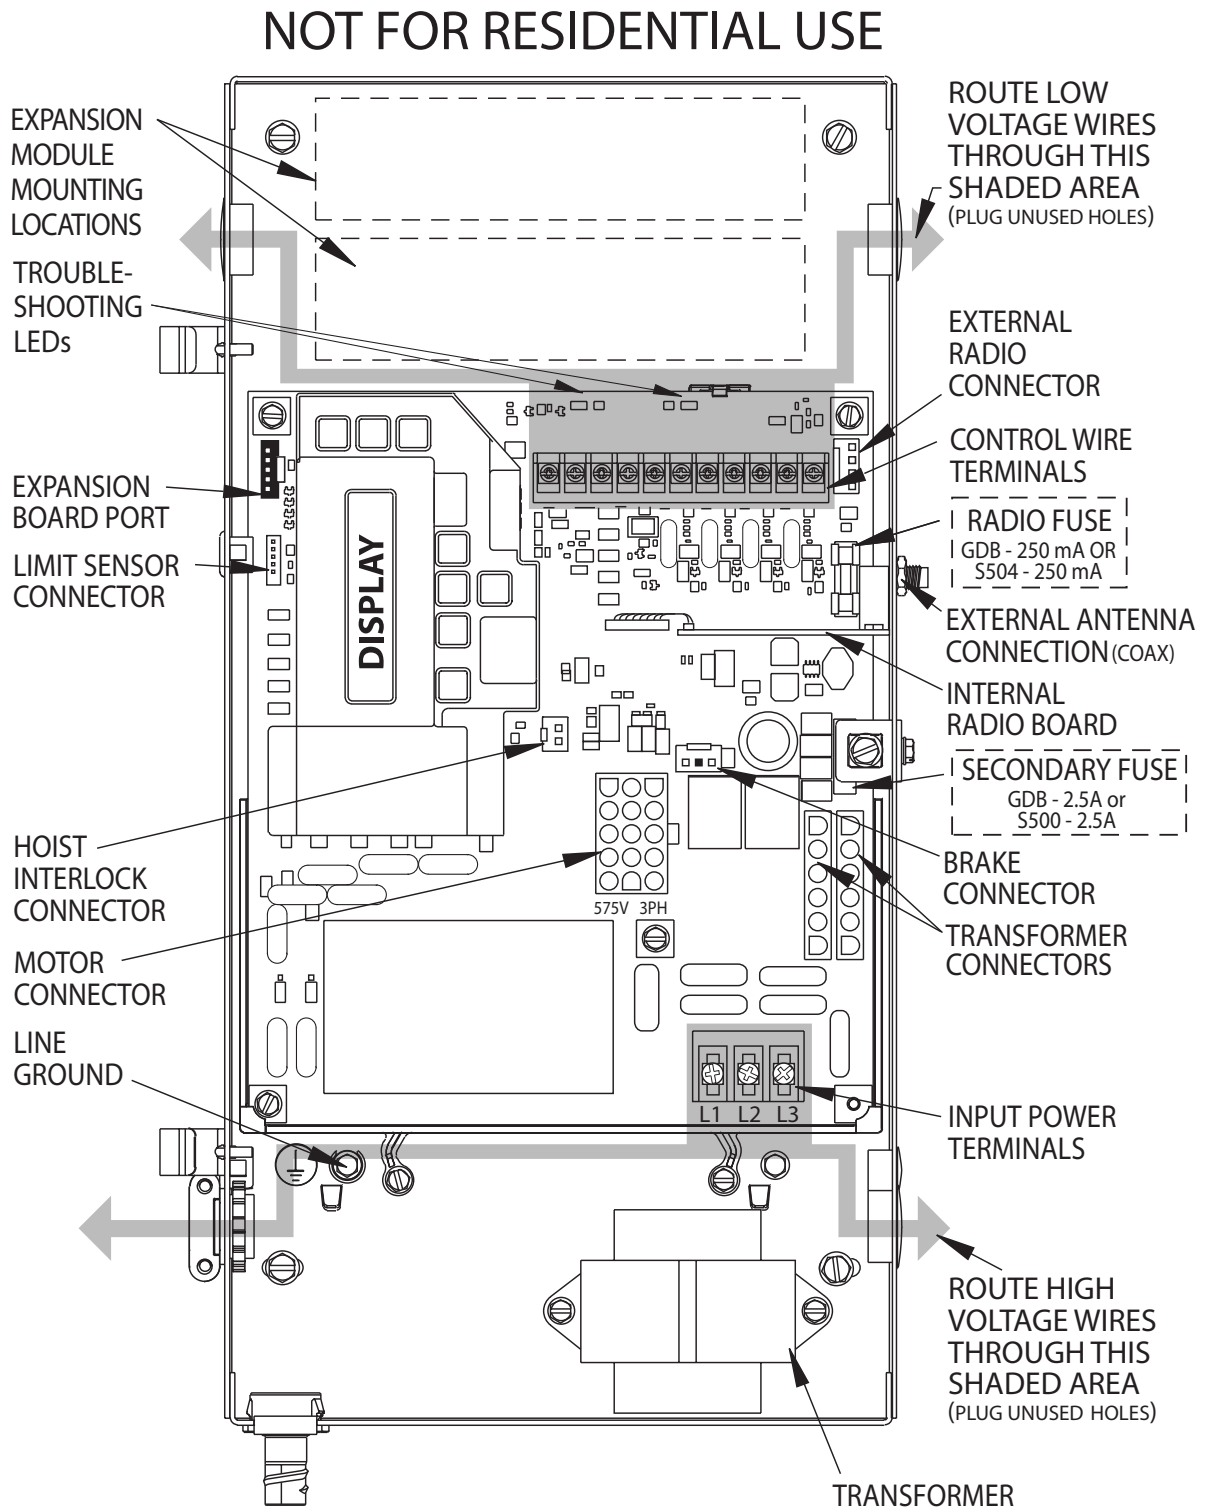

EXTERNAL WIRING DIAGRAM

THREE PHASE WIRING DIAGRAM

NOT FOR RESIDENTIAL USE

WARNING: FOR CONTINUED PROTECTION AGAINST FIRE, REPLACE FUSES ONLY WITH THE SAME TYPE AND RATING

THREE PHASE WIRING DIAGRAM

TROUBLESHOOTING LED's

STB ENABLE	ON = STB ENABLED	OFF = STB DISABLED
+ 24 VOLTS DC	ON = POWER AVAILABLE	OFF = CHECK AC POWER SUPPLY. CHECK FUSES

EXTERNAL WIRING DIAGRAM

P/N 111281.0001

575 VOLT PHASE WIRING DIAGRAM

WARNING: FOR CONTINUED PROTECTION AGAINST FIRE, REPLACE FUSES ONLY WITH THE SAME TYPE AND RATING

575 VOLT PHASE WIRING DIAGRAM

TROUBLESHOOTING LED's

STB ENABLE	ON = STB ENABLED	OFF = STB DISABLED
+ 24 VOLTS DC	ON = POWER AVAILABLE	OFF = CHECK AC POWER SUPPLY. CHECK FUSES

EXTERNAL WIRING DIAGRAM

P/N 111379.0001