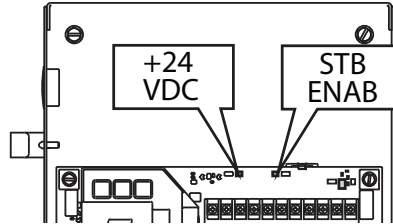

EXTERNAL WIRING DIAGRAM

THREE PHASE WIRING DIAGRAM

NOT FOR RESIDENTIAL USE

WARNING: FOR CONTINUED PROTECTION AGAINST FIRE, REPLACE FUSES ONLY WITH THE SAME TYPE AND RATING

THREE PHASE WIRING DIAGRAM

TROUBLESHOOTING LED's

STB ENABLE	ON = STB ENABLED	OFF = STB DISABLED
+ 24 VOLTS DC	ON = POWER AVAILABLE	OFF = CHECK AC POWER SUPPLY. CHECK FUSES

EXTERNAL WIRING DIAGRAM

P/N 111281.0001

575 VOLT PHASE WIRING DIAGRAM

WARNING: FOR CONTINUED PROTECTION AGAINST FIRE, REPLACE FUSES ONLY WITH THE SAME TYPE AND RATING