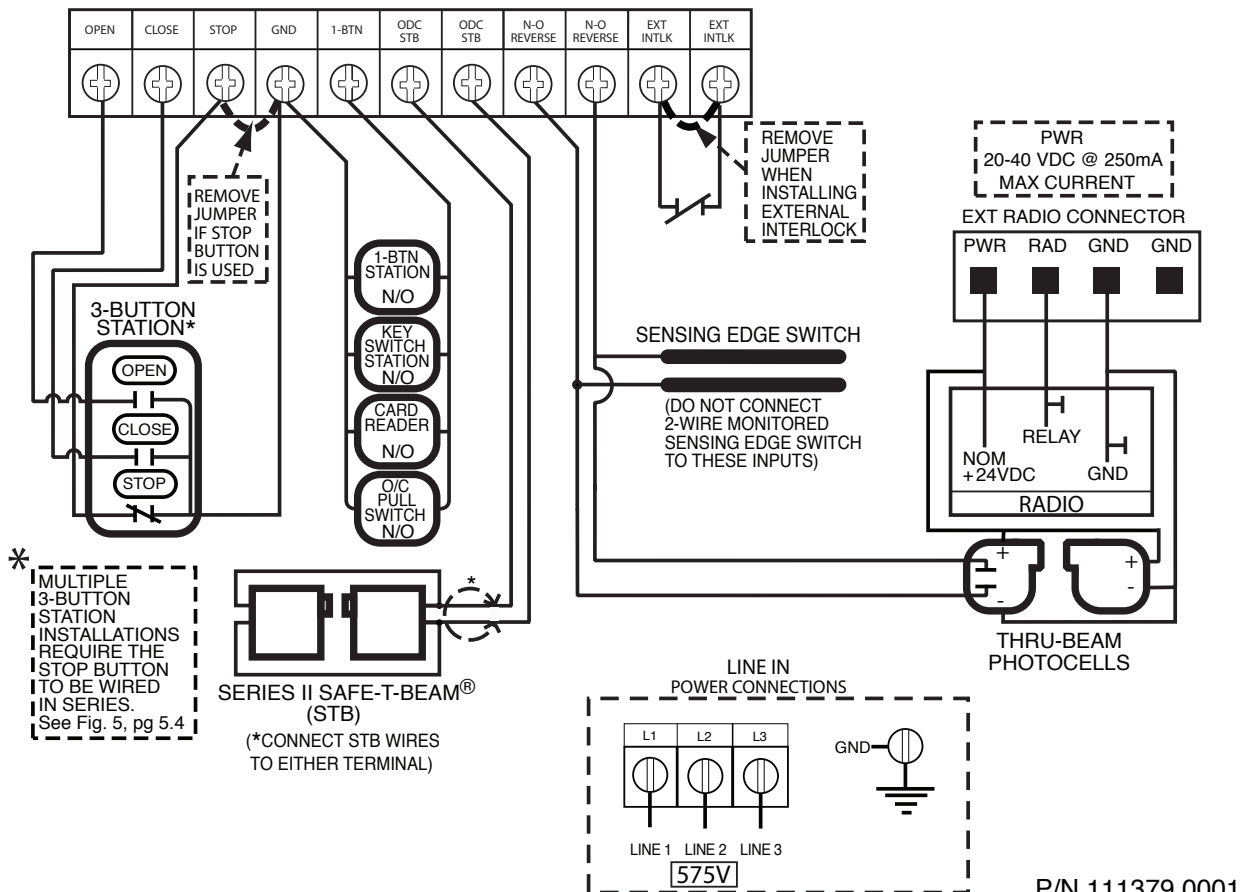

EXTERNAL WIRING DIAGRAM

THREE PHASE WIRING DIAGRAM

NOT FOR RESIDENTIAL USE

WARNING: FOR CONTINUED PROTECTION AGAINST FIRE, REPLACE FUSES ONLY WITH THE SAME TYPE AND RATING

THREE PHASE WIRING DIAGRAM

TROUBLESHOOTING LED's

STB ENABLE	ON = STB ENABLED	OFF = STB DISABLED
+ 24 VOLTS DC	ON = POWER AVAILABLE	OFF = CHECK AC POWER SUPPLY. CHECK FUSES

EXTERNAL WIRING DIAGRAM

P/N 111281.0001

575 VOLT PHASE WIRING DIAGRAM

WARNING: FOR CONTINUED PROTECTION AGAINST FIRE, REPLACE FUSES ONLY WITH THE SAME TYPE AND RATING

575 VOLT PHASE WIRING DIAGRAM

TROUBLESHOOTING LED's

STB ENABLE	ON = STB ENABLED	OFF = STB DISABLED
+ 24 VOLTS DC	ON = POWER AVAILABLE	OFF = CHECK AC POWER SUPPLY. CHECK FUSES

EXTERNAL WIRING DIAGRAM

P/N 111379.0001