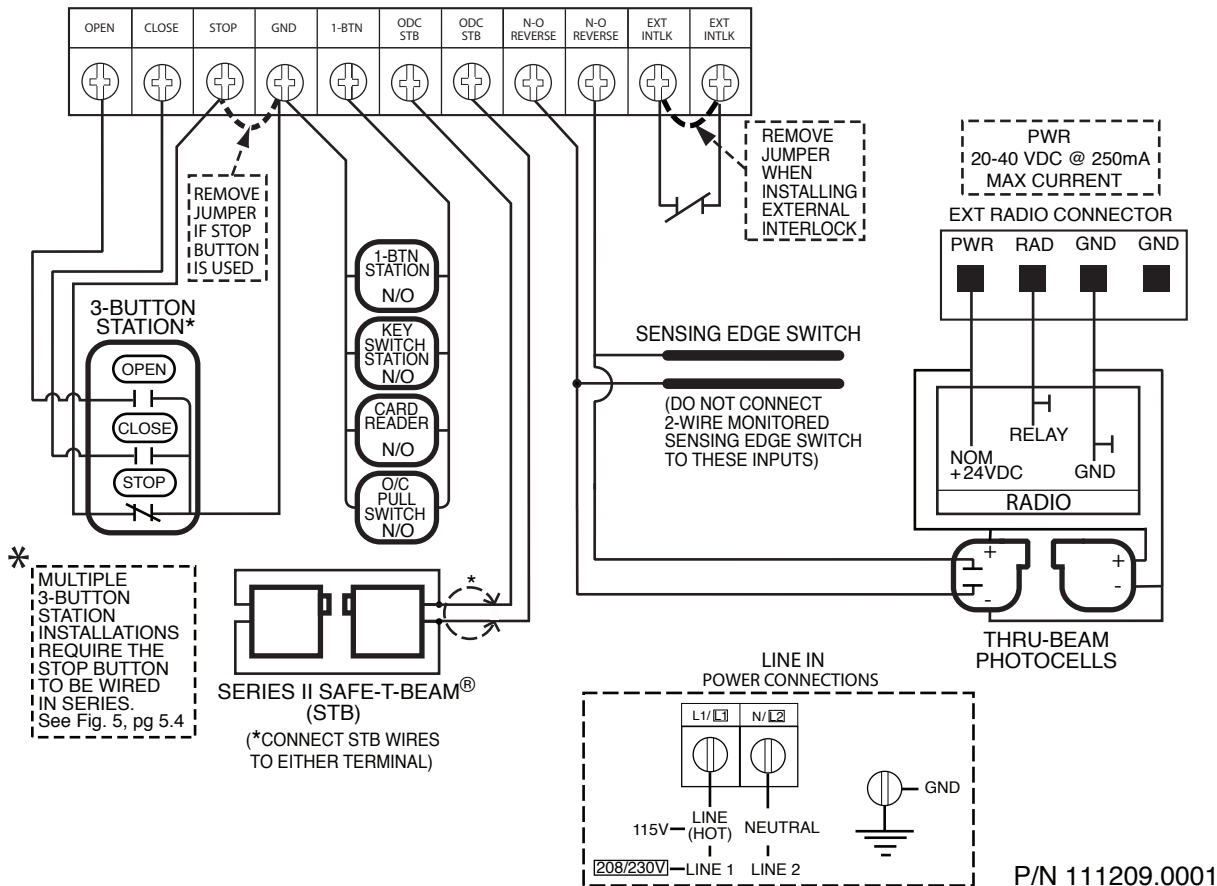

SINGLE PHASE WIRING DIAGRAM

NOT FOR RESIDENTIAL USE

WARNING: FOR CONTINUED PROTECTION AGAINST FIRE, REPLACE FUSES ONLY WITH THE SAME TYPE AND RATING

SINGLE PHASE WIRING DIAGRAM

TROUBLESHOOTING LED's

STB ENABLE	ON = STB ENABLED	OFF = STB DISABLED
+ 24 VOLTS DC	ON = POWER AVAILABLE	OFF = CHECK AC POWER SUPPLY. CHECK FUSES

EXTERNAL WIRING DIAGRAM

THREE PHASE WIRING DIAGRAM

NOT FOR RESIDENTIAL USE

WARNING: FOR CONTINUED PROTECTION AGAINST FIRE, REPLACE FUSES ONLY WITH THE SAME TYPE AND RATING

THREE PHASE WIRING DIAGRAM

TROUBLESHOOTING LED's

STB ENABLE	ON = STB ENABLED	OFF = STB DISABLED
+ 24 VOLTS DC	ON = POWER AVAILABLE	OFF = CHECK AC POWER SUPPLY. CHECK FUSES

EXTERNAL WIRING DIAGRAM

P/N 111281.0001

575 VOLT PHASE WIRING DIAGRAM

WARNING: FOR CONTINUED PROTECTION AGAINST FIRE, REPLACE FUSES ONLY WITH THE SAME TYPE AND RATING

575 VOLT PHASE WIRING DIAGRAM

TROUBLESHOOTING LED's

STB ENABLE	ON = STB ENABLED	OFF = STB DISABLED
+ 24 VOLTS DC	ON = POWER AVAILABLE	OFF = CHECK AC POWER SUPPLY. CHECK FUSES

EXTERNAL WIRING DIAGRAM

P/N 111379.0001