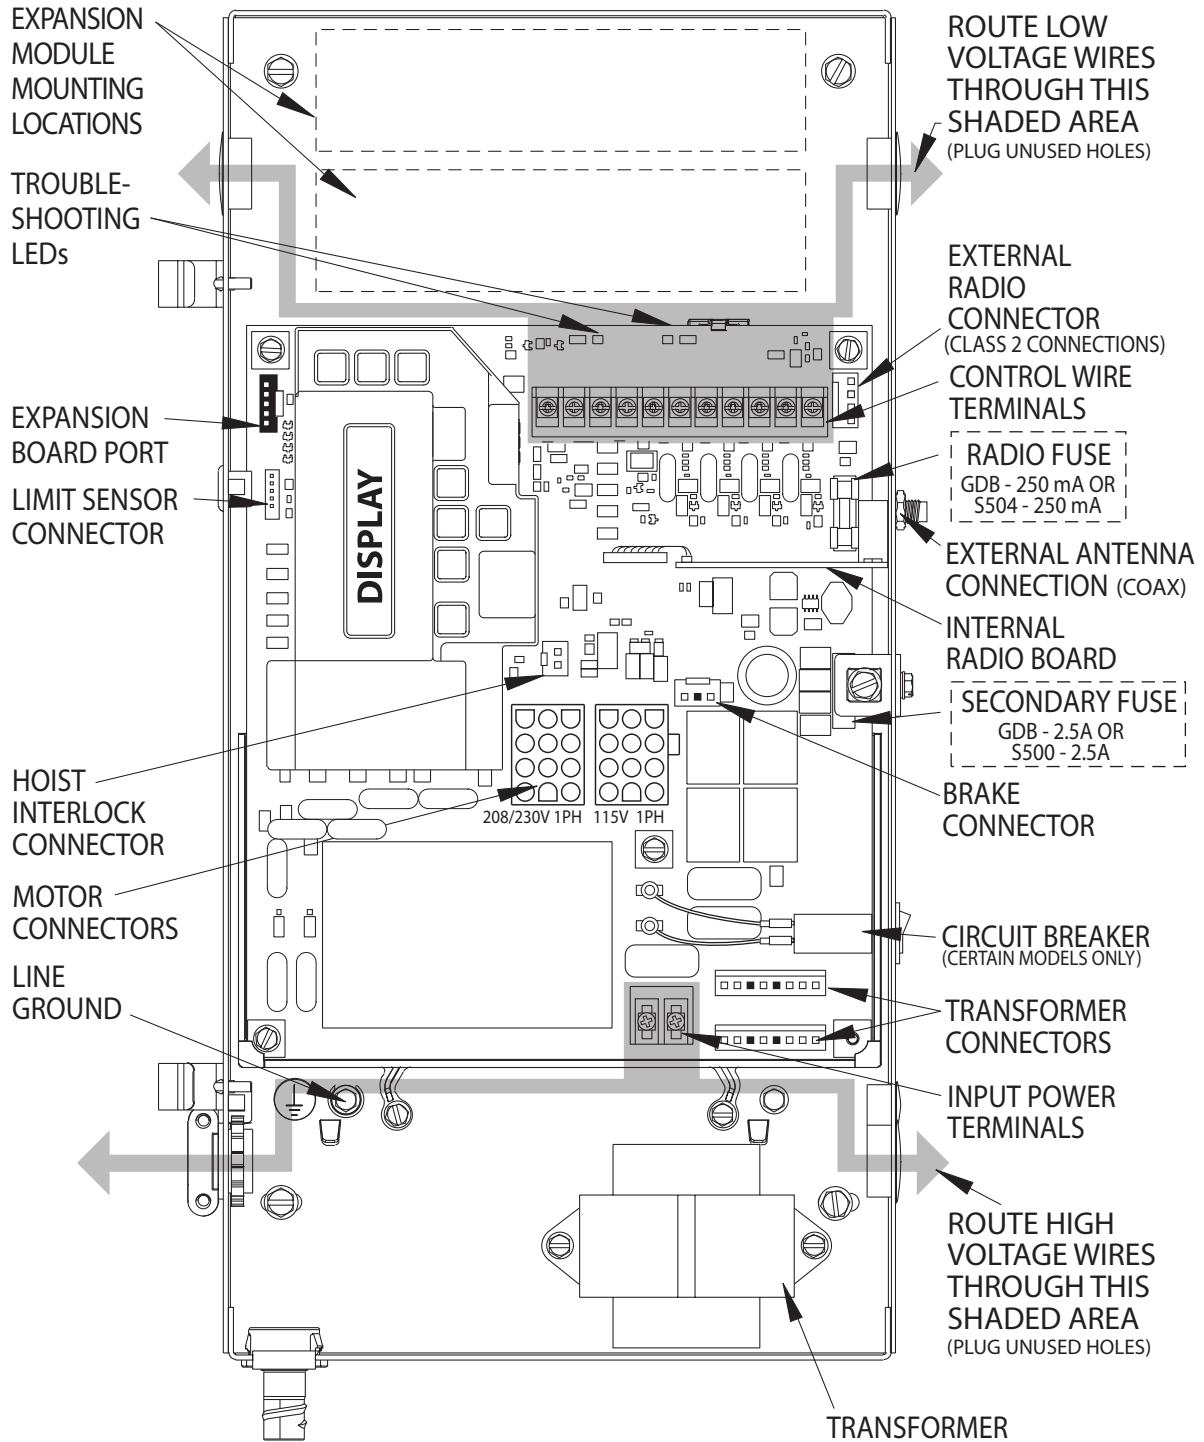

SINGLE PHASE WIRING DIAGRAM

NOT FOR RESIDENTIAL USE

WARNING: FOR CONTINUED PROTECTION AGAINST FIRE, REPLACE FUSES ONLY WITH THE SAME TYPE AND RATING

SINGLE PHASE WIRING DIAGRAM

TROUBLESHOOTING LED's

STB ENABLE	ON = STB ENABLED	OFF = STB DISABLED
+ 24 VOLTS DC	ON = POWER AVAILABLE	OFF = CHECK AC POWER SUPPLY. CHECK FUSES

EXTERNAL WIRING DIAGRAM

THREE PHASE WIRING DIAGRAM

NOT FOR RESIDENTIAL USE

WARNING: FOR CONTINUED PROTECTION AGAINST FIRE, REPLACE FUSES ONLY WITH THE SAME TYPE AND RATING

THREE PHASE WIRING DIAGRAM

TROUBLESHOOTING LED's

STB ENABLE	ON = STB ENABLED	OFF = STB DISABLED
+ 24 VOLTS DC	ON = POWER AVAILABLE	OFF = CHECK AC POWER SUPPLY. CHECK FUSES

EXTERNAL WIRING DIAGRAM

P/N 111281.0001

575 VOLT PHASE WIRING DIAGRAM

WARNING: FOR CONTINUED PROTECTION AGAINST FIRE, REPLACE FUSES ONLY WITH THE SAME TYPE AND RATING

575 VOLT PHASE WIRING DIAGRAM

TROUBLESHOOTING LED's

STB ENABLE	ON = STB ENABLED	OFF = STB DISABLED
+ 24 VOLTS DC	ON = POWER AVAILABLE	OFF = CHECK AC POWER SUPPLY. CHECK FUSES

EXTERNAL WIRING DIAGRAM

P/N 111379.0001