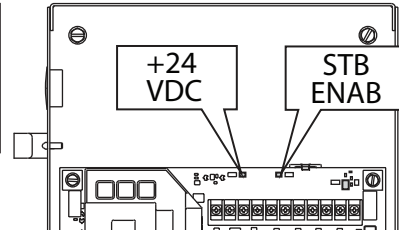

SINGLE PHASE WIRING DIAGRAM

NOT FOR RESIDENTIAL USE

WARNING: FOR CONTINUED PROTECTION AGAINST FIRE, REPLACE FUSES ONLY WITH THE SAME TYPE AND RATING

SINGLE PHASE WIRING DIAGRAM

TROUBLESHOOTING LED's

STB ENABLE	ON = STB ENABLED	OFF = STB DISABLED
+ 24 VOLTS DC	ON = POWER AVAILABLE	OFF = CHECK AC POWER SUPPLY. CHECK FUSES

EXTERNAL WIRING DIAGRAM

THREE PHASE WIRING DIAGRAM

NOT FOR RESIDENTIAL USE

WARNING: FOR CONTINUED PROTECTION AGAINST FIRE, REPLACE FUSES ONLY WITH THE SAME TYPE AND RATING

THREE PHASE WIRING DIAGRAM

TROUBLESHOOTING LED's

STB ENABLE	ON = STB ENABLED	OFF = STB DISABLED
+ 24 VOLTS DC	ON = POWER AVAILABLE	OFF = CHECK AC POWER SUPPLY. CHECK FUSES

EXTERNAL WIRING DIAGRAM

P/N 111281.0001

575 VOLT PHASE WIRING DIAGRAM

WARNING: FOR CONTINUED PROTECTION AGAINST FIRE, REPLACE FUSES ONLY WITH THE SAME TYPE AND RATING