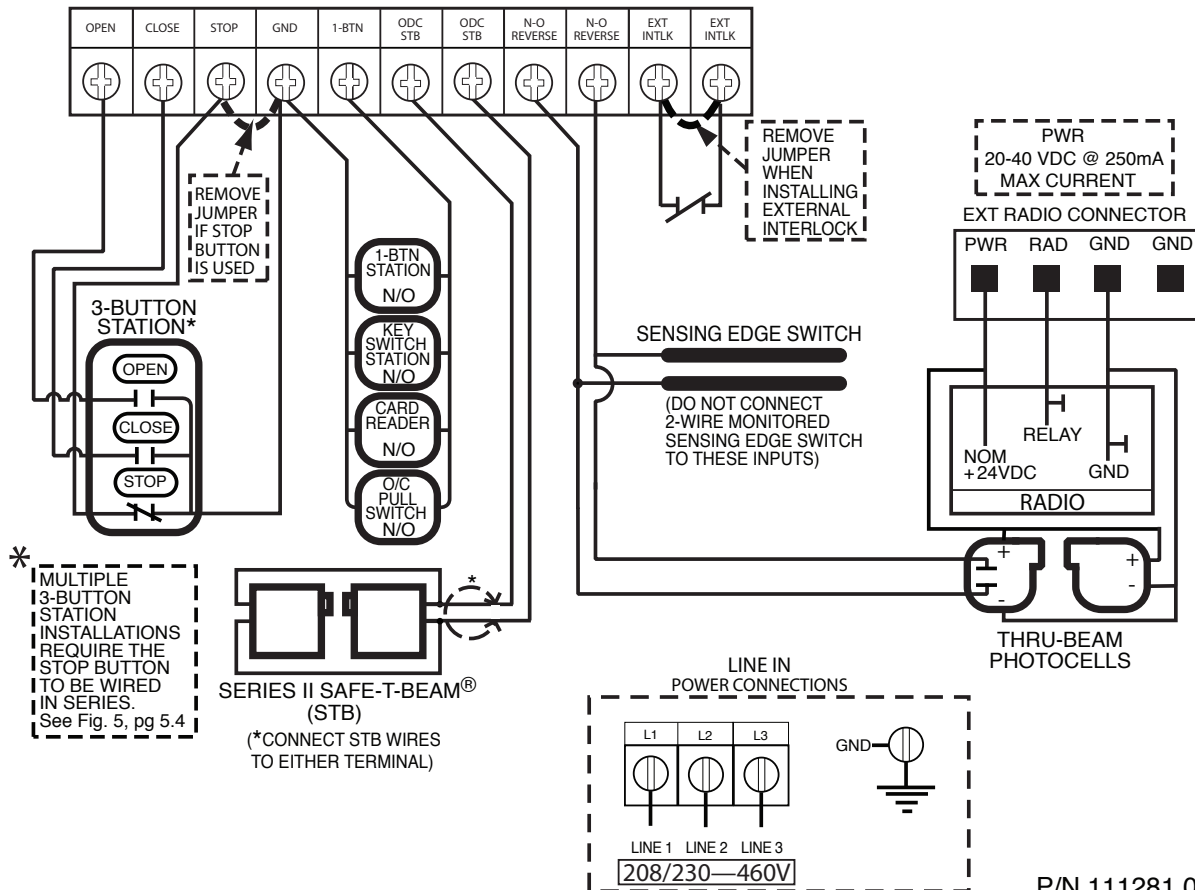

SINGLE PHASE WIRING DIAGRAM

NOT FOR RESIDENTIAL USE

WARNING: FOR CONTINUED PROTECTION AGAINST FIRE, REPLACE FUSES ONLY WITH THE SAME TYPE AND RATING

SINGLE PHASE WIRING DIAGRAM

TROUBLESHOOTING LED's

STB ENABLE	ON = STB ENABLED	OFF = STB DISABLED
+ 24 VOLTS DC	ON = POWER AVAILABLE	OFF = CHECK AC POWER SUPPLY. CHECK FUSES

EXTERNAL WIRING DIAGRAM

THREE PHASE WIRING DIAGRAM

NOT FOR RESIDENTIAL USE

WARNING: FOR CONTINUED PROTECTION AGAINST FIRE, REPLACE FUSES ONLY WITH THE SAME TYPE AND RATING

THREE PHASE WIRING DIAGRAM

TROUBLESHOOTING LED's

STB ENABLE	ON = STB ENABLED	OFF = STB DISABLED
+ 24 VOLTS DC	ON = POWER AVAILABLE	OFF = CHECK AC POWER SUPPLY. CHECK FUSES

EXTERNAL WIRING DIAGRAM

P/N 111281.0001

575 VOLT PHASE WIRING DIAGRAM

WARNING: FOR CONTINUED PROTECTION AGAINST FIRE, REPLACE FUSES ONLY WITH THE SAME TYPE AND RATING

575 VOLT PHASE WIRING DIAGRAM

TROUBLESHOOTING LED's

STB ENABLE	ON = STB ENABLED	OFF = STB DISABLED
+ 24 VOLTS DC	ON = POWER AVAILABLE	OFF = CHECK AC POWER SUPPLY. CHECK FUSES

EXTERNAL WIRING DIAGRAM

P/N 111379.0001