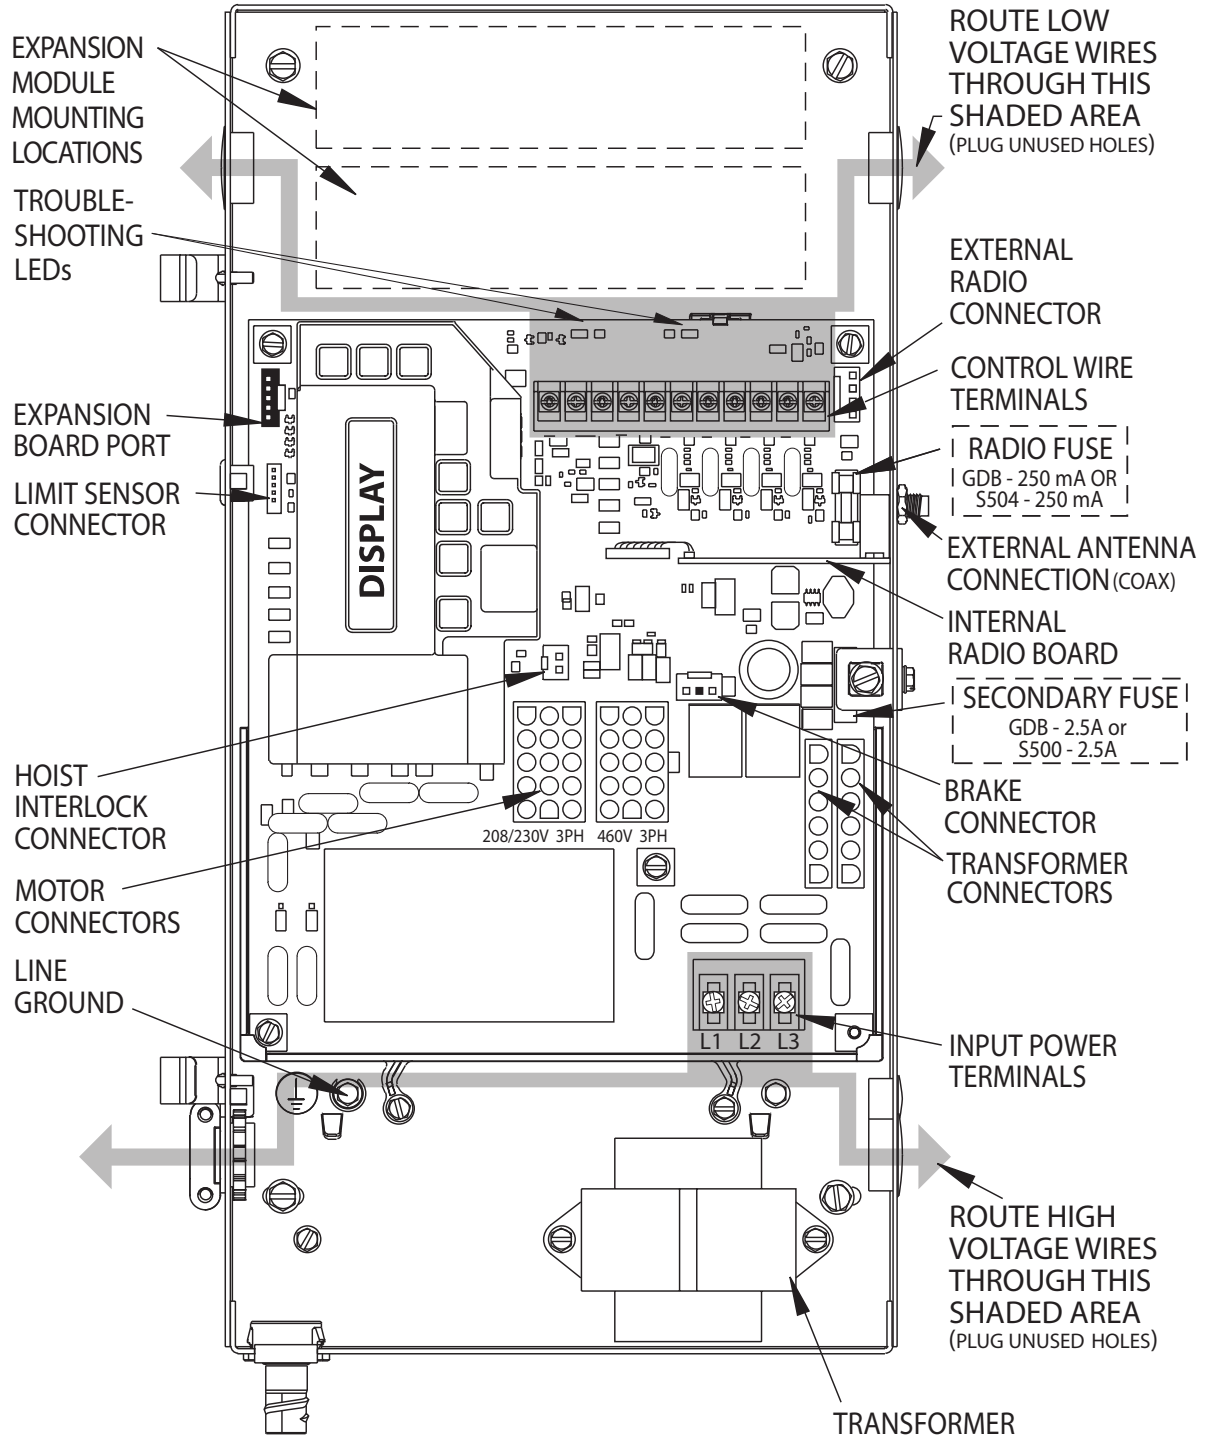

SINGLE PHASE WIRING DIAGRAM

NOT FOR RESIDENTIAL USE

WARNING: FOR CONTINUED PROTECTION AGAINST FIRE, REPLACE FUSES ONLY WITH THE SAME TYPE AND RATING

SINGLE PHASE WIRING DIAGRAM

TROUBLESHOOTING LED's

STB ENABLE	ON = STB ENABLED	OFF = STB DISABLED
+ 24 VOLTS DC	ON = POWER AVAILABLE	OFF = CHECK AC POWER SUPPLY. CHECK FUSES

EXTERNAL WIRING DIAGRAM

THREE PHASE WIRING DIAGRAM

NOT FOR RESIDENTIAL USE

WARNING: FOR CONTINUED PROTECTION AGAINST FIRE, REPLACE FUSES ONLY WITH THE SAME TYPE AND RATING

THREE PHASE WIRING DIAGRAM

TROUBLESHOOTING LED's

STB ENABLE	ON = STB ENABLED	OFF = STB DISABLED
+ 24 VOLTS DC	ON = POWER AVAILABLE	OFF = CHECK AC POWER SUPPLY. CHECK FUSES

EXTERNAL WIRING DIAGRAM

P/N 111281.0001

575 VOLT PHASE WIRING DIAGRAM

WARNING: FOR CONTINUED PROTECTION AGAINST FIRE, REPLACE FUSES ONLY WITH THE SAME TYPE AND RATING

575 VOLT PHASE WIRING DIAGRAM

TROUBLESHOOTING LED's

STB ENABLE	ON = STB ENABLED	OFF = STB DISABLED
+ 24 VOLTS DC	ON = POWER AVAILABLE	OFF = CHECK AC POWER SUPPLY. CHECK FUSES

EXTERNAL WIRING DIAGRAM

P/N 111379.0001