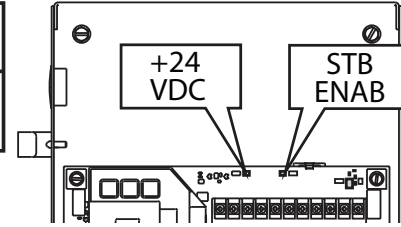

EXTERNAL WIRING DIAGRAM

THREE PHASE WIRING DIAGRAM

NOT FOR RESIDENTIAL USE

WARNING: FOR CONTINUED PROTECTION AGAINST FIRE, REPLACE FUSES ONLY WITH THE SAME TYPE AND RATING

THREE PHASE WIRING DIAGRAM

TROUBLESHOOTING LED's

STB ENABLE	ON = STB ENABLED	OFF = STB DISABLED
+ 24 VOLTS DC	ON = POWER AVAILABLE	OFF = CHECK AC POWER SUPPLY. CHECK FUSES

EXTERNAL WIRING DIAGRAM

P/N 111281.0001

575 VOLT PHASE WIRING DIAGRAM

WARNING: FOR CONTINUED PROTECTION AGAINST FIRE, REPLACE FUSES ONLY WITH THE SAME TYPE AND RATING

575 VOLT PHASE WIRING DIAGRAM

TROUBLESHOOTING LED's

STB ENABLE	ON = STB ENABLED	OFF = STB DISABLED
+ 24 VOLTS DC	ON = POWER AVAILABLE	OFF = CHECK AC POWER SUPPLY. CHECK FUSES

EXTERNAL WIRING DIAGRAM

P/N 111379.0001