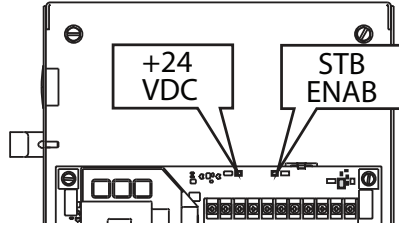

575 VOLT PHASE WIRING DIAGRAM

TROUBLESHOOTING LED's

STB ENABLE	ON = STB ENABLED	OFF = STB DISABLED
+ 24 VOLTS DC	ON = POWER AVAILABLE	OFF = CHECK AC POWER SUPPLY. CHECK FUSES