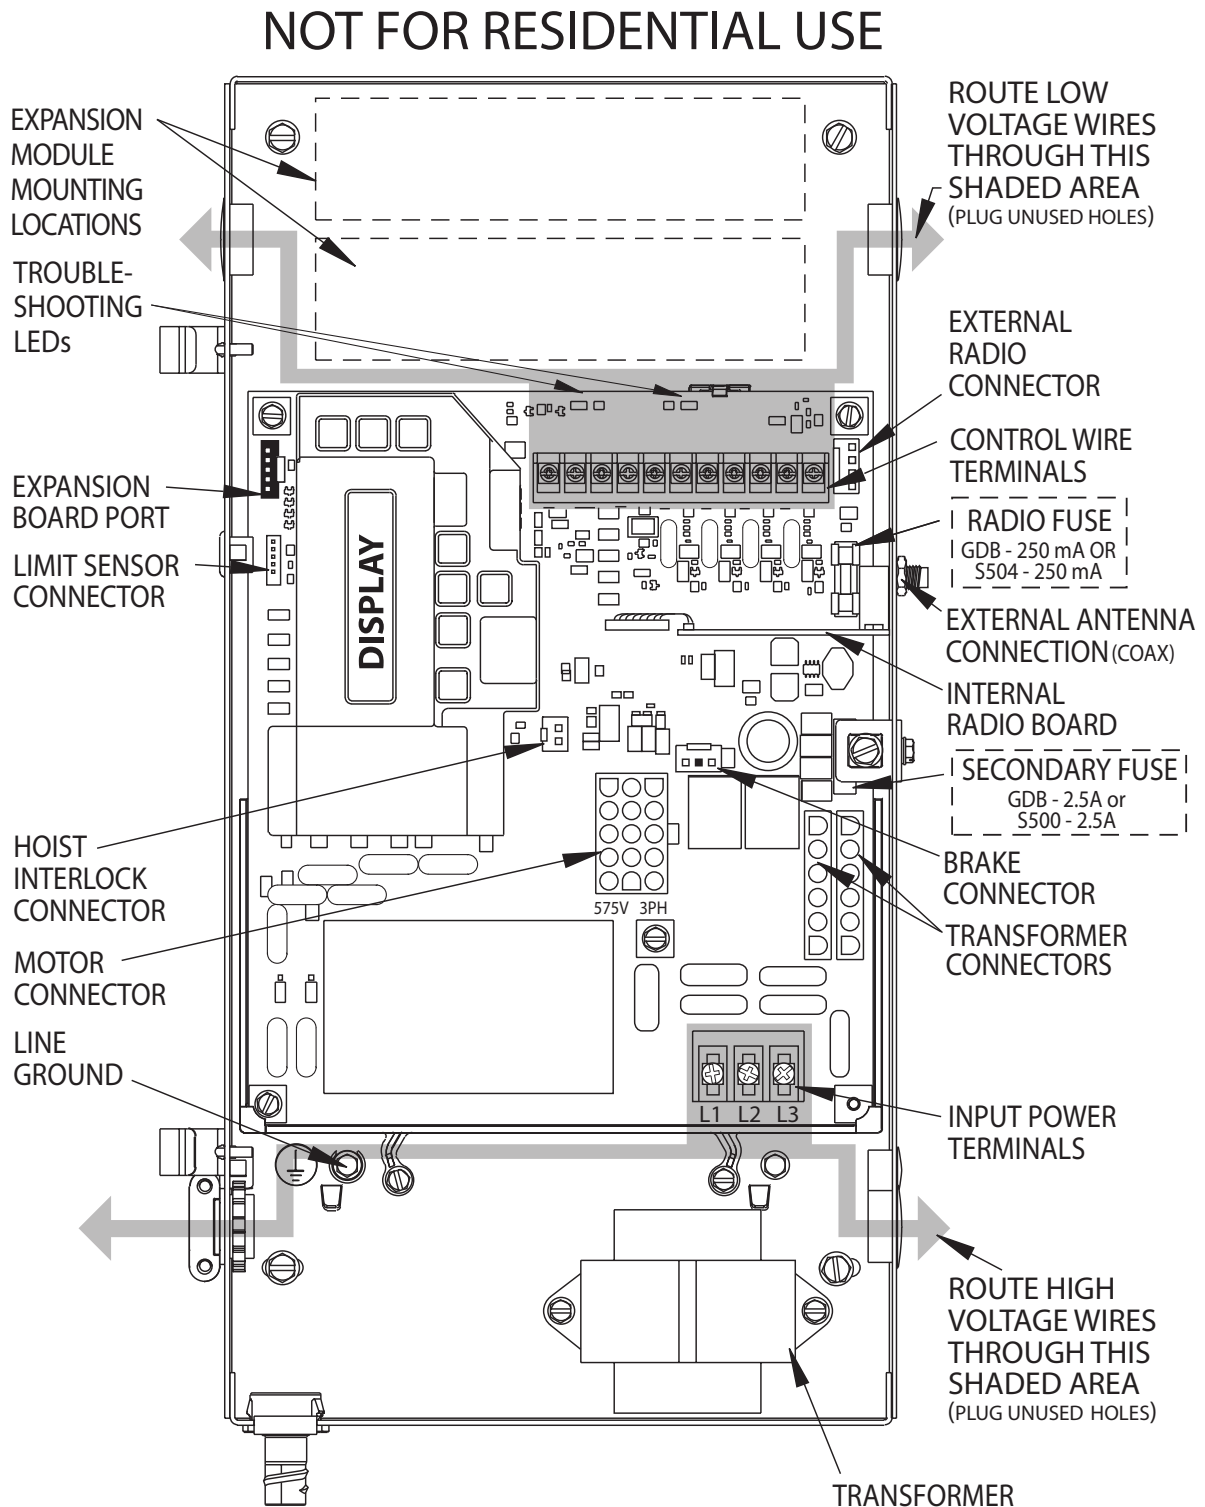

TROUBLESHOOTING LED's

STB ENABLE	ON = STB ENABLED	OFF = STB DISABLED
+ 24 VOLTS DC	ON = POWER AVAILABLE	OFF = CHECK AC POWER SUPPLY. CHECK FUSES

EXTERNAL WIRING DIAGRAM

P/N 111281.0001

575 VOLT PHASE WIRING DIAGRAM

WARNING: FOR CONTINUED PROTECTION AGAINST FIRE, REPLACE FUSES ONLY WITH THE SAME TYPE AND RATING

575 VOLT PHASE WIRING DIAGRAM

TROUBLESHOOTING LED's

STB ENABLE	ON = STB ENABLED	OFF = STB DISABLED
+ 24 VOLTS DC	ON = POWER AVAILABLE	OFF = CHECK AC POWER SUPPLY. CHECK FUSES