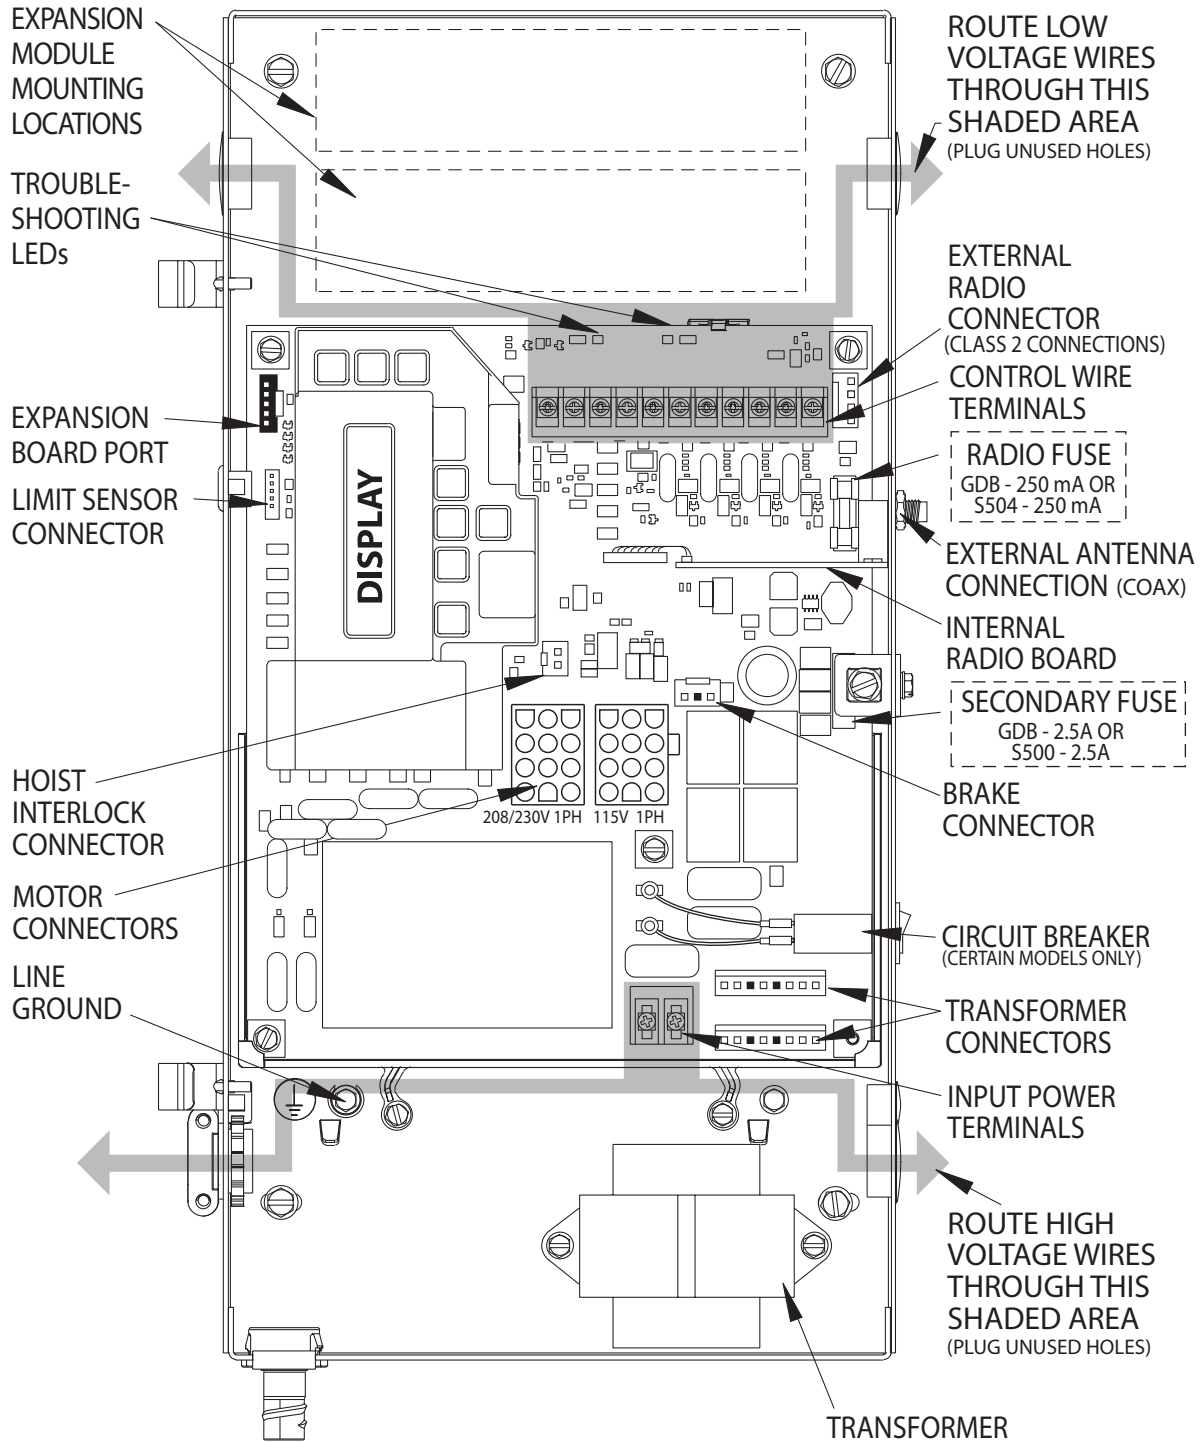

SINGLE PHASE WIRING DIAGRAM

NOT FOR RESIDENTIAL USE

WARNING: FOR CONTINUED PROTECTION AGAINST FIRE, REPLACE FUSES ONLY WITH THE SAME TYPE AND RATING

THREE PHASE WIRING DIAGRAM

NOT FOR RESIDENTIAL USE

THREE PHASE WIRING DIAGRAM

TROUBLESHOOTING LED's

STB ENABLE	ON = STB ENABLED	OFF = STB DISABLED
+ 24 VOLTS DC	ON = POWER AVAILABLE	OFF = CHECK AC POWER SUPPLY. CHECK FUSES

EXTERNAL WIRING DIAGRAM

P/N 111281.0001

575 VOLT PHASE WIRING DIAGRAM

WARNING: FOR CONTINUED PROTECTION AGAINST FIRE, REPLACE FUSES ONLY WITH THE SAME TYPE AND RATING

575 VOLT PHASE WIRING DIAGRAM

TROUBLESHOOTING LED's

STB ENABLE	ON = STB ENABLED	OFF = STB DISABLED
+ 24 VOLTS DC	ON = POWER AVAILABLE	OFF = CHECK AC POWER SUPPLY. CHECK FUSES

EXTERNAL WIRING DIAGRAM

P/N 111379.0001