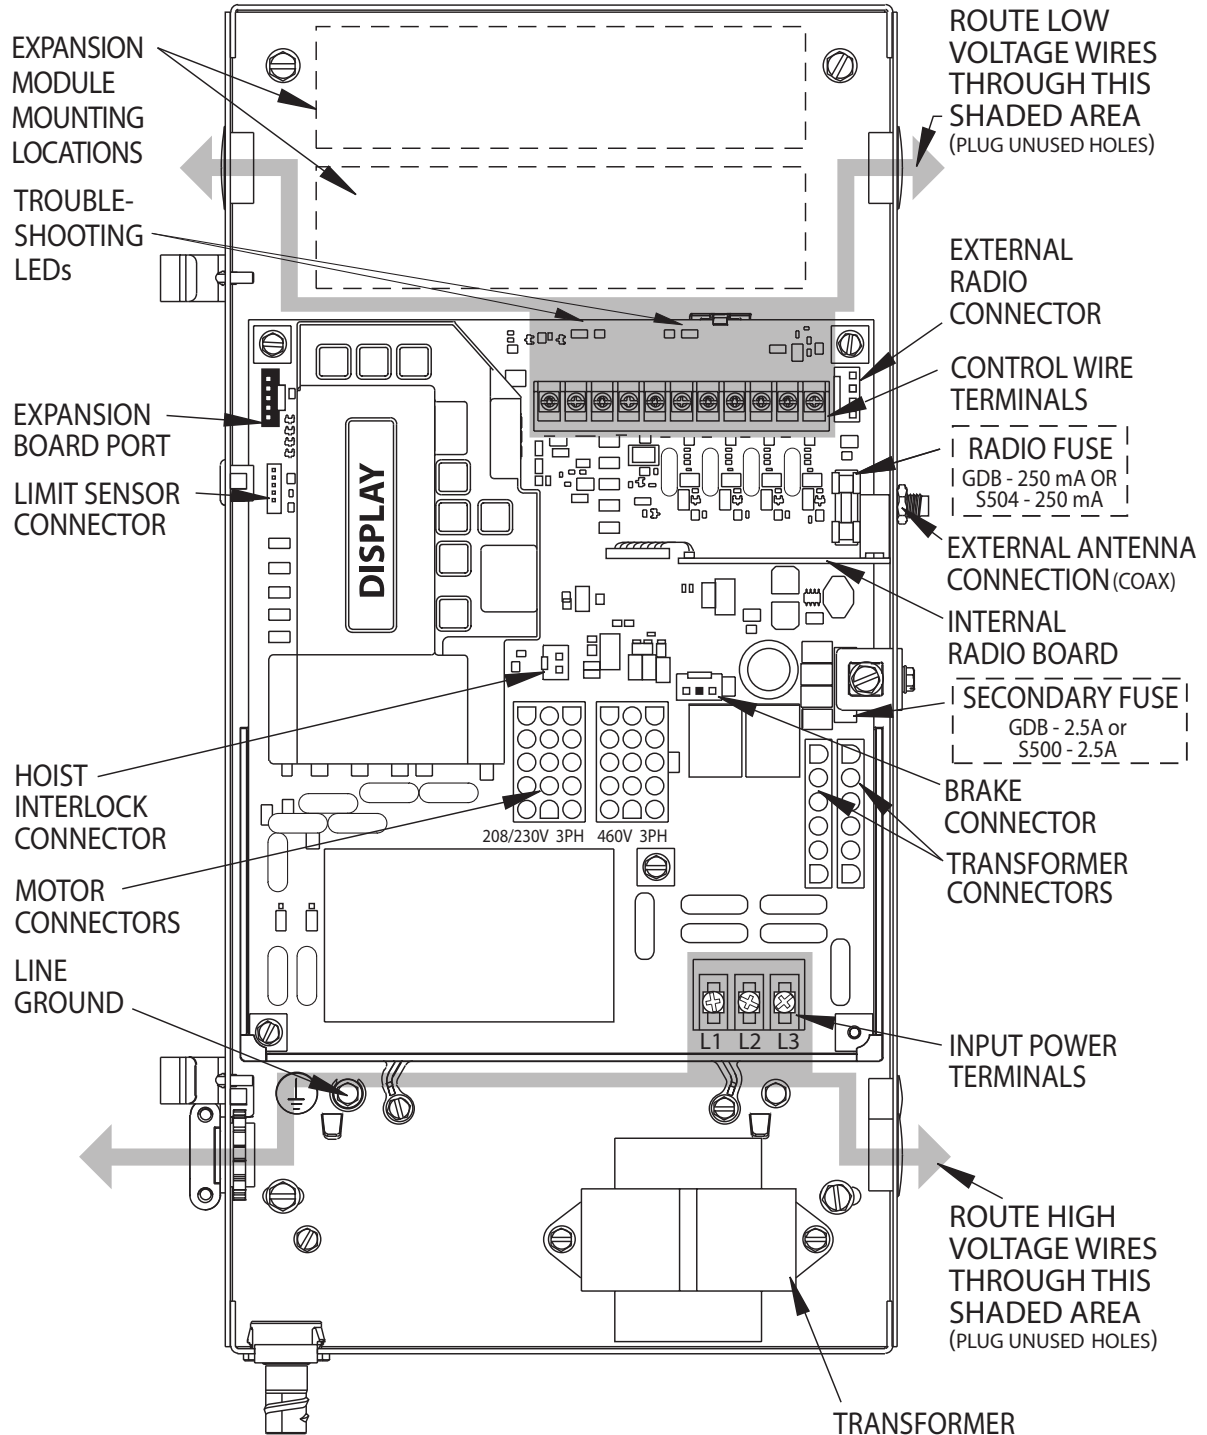

SINGLE PHASE WIRING DIAGRAM

NOT FOR RESIDENTIAL USE

WARNING: FOR CONTINUED PROTECTION AGAINST FIRE, REPLACE FUSES ONLY WITH THE SAME TYPE AND RATING

THREE PHASE WIRING DIAGRAM

NOT FOR RESIDENTIAL USE

THREE PHASE WIRING DIAGRAM

TROUBLESHOOTING LED's

STB ENABLE	ON = STB ENABLED	OFF = STB DISABLED
+ 24 VOLTS DC	ON = POWER AVAILABLE	OFF = CHECK AC POWER SUPPLY. CHECK FUSES

EXTERNAL WIRING DIAGRAM

P/N 111281.0001

575 VOLT PHASE WIRING DIAGRAM

WARNING: FOR CONTINUED PROTECTION AGAINST FIRE, REPLACE FUSES ONLY WITH THE SAME TYPE AND RATING

575 VOLT PHASE WIRING DIAGRAM

TROUBLESHOOTING LED's

STB ENABLE	ON = STB ENABLED	OFF = STB DISABLED
+ 24 VOLTS DC	ON = POWER AVAILABLE	OFF = CHECK AC POWER SUPPLY. CHECK FUSES

EXTERNAL WIRING DIAGRAM

P/N 111379.0001