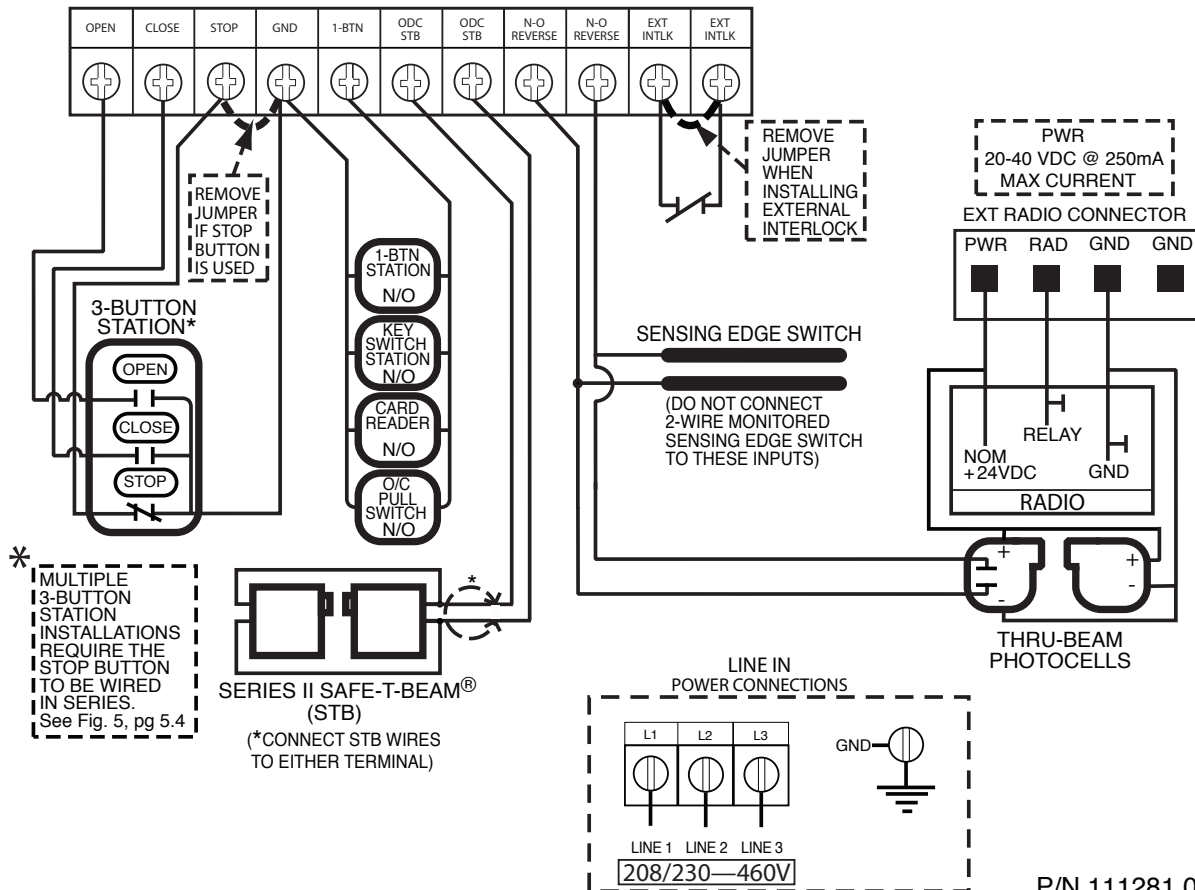

SINGLE PHASE WIRING DIAGRAM

NOT FOR RESIDENTIAL USE

WARNING: FOR CONTINUED PROTECTION AGAINST FIRE, REPLACE FUSES ONLY WITH THE SAME TYPE AND RATING

THREE PHASE WIRING DIAGRAM

NOT FOR RESIDENTIAL USE

THREE PHASE WIRING DIAGRAM

TROUBLESHOOTING LED's

STB ENABLE	ON = STB ENABLED	OFF = STB DISABLED
+ 24 VOLTS DC	ON = POWER AVAILABLE	OFF = CHECK AC POWER SUPPLY. CHECK FUSES

EXTERNAL WIRING DIAGRAM

P/N 111281.0001

575 VOLT PHASE WIRING DIAGRAM

WARNING: FOR CONTINUED PROTECTION AGAINST FIRE, REPLACE FUSES ONLY WITH THE SAME TYPE AND RATING

575 VOLT PHASE WIRING DIAGRAM

TROUBLESHOOTING LED's

STB ENABLE	ON = STB ENABLED	OFF = STB DISABLED
+ 24 VOLTS DC	ON = POWER AVAILABLE	OFF = CHECK AC POWER SUPPLY. CHECK FUSES

EXTERNAL WIRING DIAGRAM

P/N 111379.0001