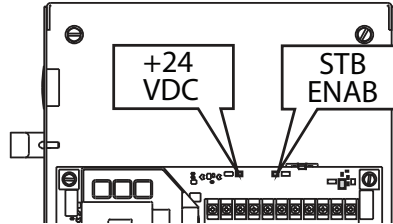

SINGLE PHASE WIRING DIAGRAM

NOT FOR RESIDENTIAL USE

WARNING: FOR CONTINUED PROTECTION AGAINST FIRE, REPLACE FUSES ONLY WITH THE SAME TYPE AND RATING

THREE PHASE WIRING DIAGRAM

NOT FOR RESIDENTIAL USE

THREE PHASE WIRING DIAGRAM

TROUBLESHOOTING LED's

STB ENABLE	ON = STB ENABLED	OFF = STB DISABLED
+ 24 VOLTS DC	ON = POWER AVAILABLE	OFF = CHECK AC POWER SUPPLY. CHECK FUSES

EXTERNAL WIRING DIAGRAM

P/N 111281.0001

575 VOLT PHASE WIRING DIAGRAM