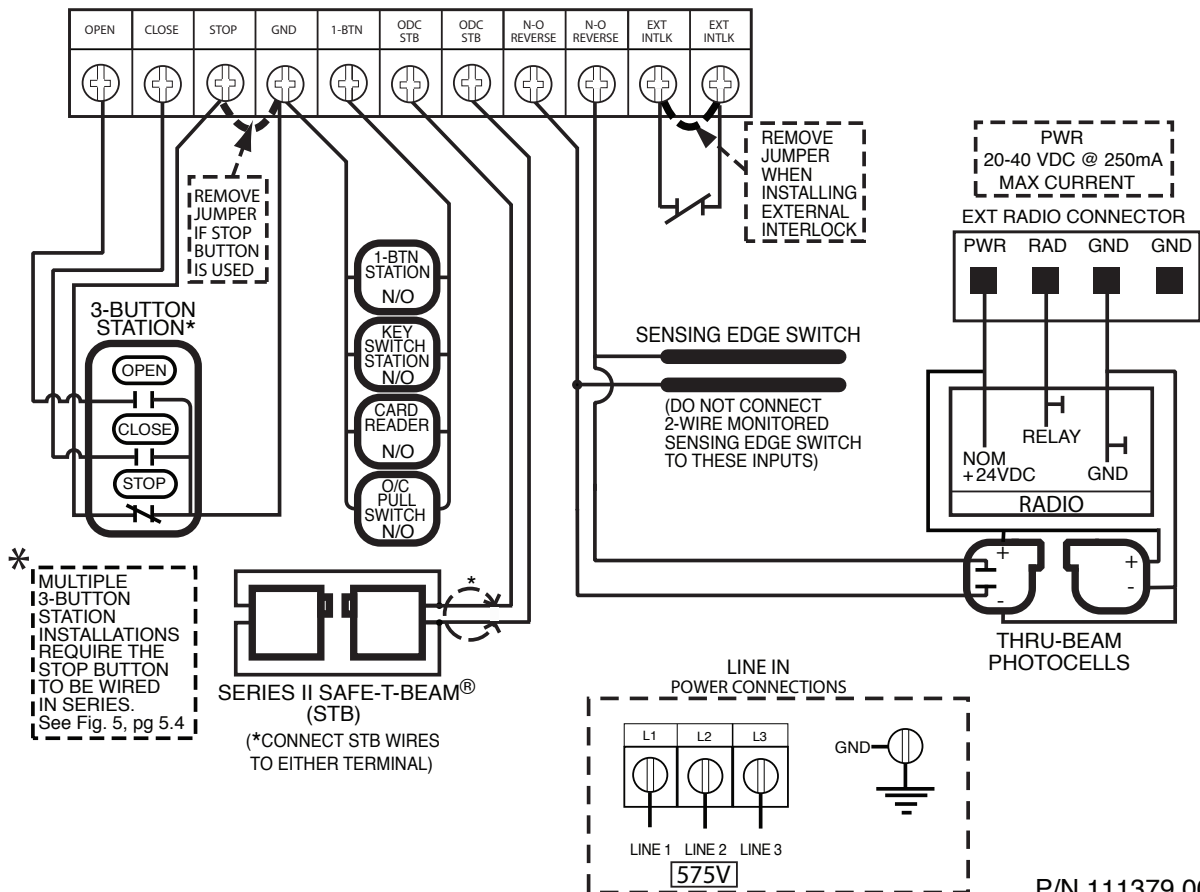

TROUBLESHOOTING LED's

STB ENABLE	ON = STB ENABLED	OFF = STB DISABLED
+ 24 VOLTS DC	ON = POWER AVAILABLE	OFF = CHECK AC POWER SUPPLY. CHECK FUSES

EXTERNAL WIRING DIAGRAM

P/N 111281.0001

575 VOLT PHASE WIRING DIAGRAM

WARNING: FOR CONTINUED PROTECTION AGAINST FIRE, REPLACE FUSES ONLY WITH THE SAME TYPE AND RATING

575 VOLT PHASE WIRING DIAGRAM

TROUBLESHOOTING LED's

STB ENABLE	ON = STB ENABLED	OFF = STB DISABLED
+ 24 VOLTS DC	ON = POWER AVAILABLE	OFF = CHECK AC POWER SUPPLY. CHECK FUSES

EXTERNAL WIRING DIAGRAM

P/N 111379.0001