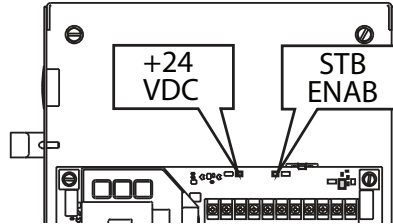

COMMERCIAL LINE

www.GenieCompany.com/commercial | 800.843.4084

©2012 The Genie Company

THREE PHASE WIRING DIAGRAM

TROUBLESHOOTING LED's

STB ENABLE	ON = STB ENABLED	OFF = STB DISABLED
+ 24 VOLTS DC	ON = POWER AVAILABLE	OFF = CHECK AC POWER SUPPLY. CHECK FUSES