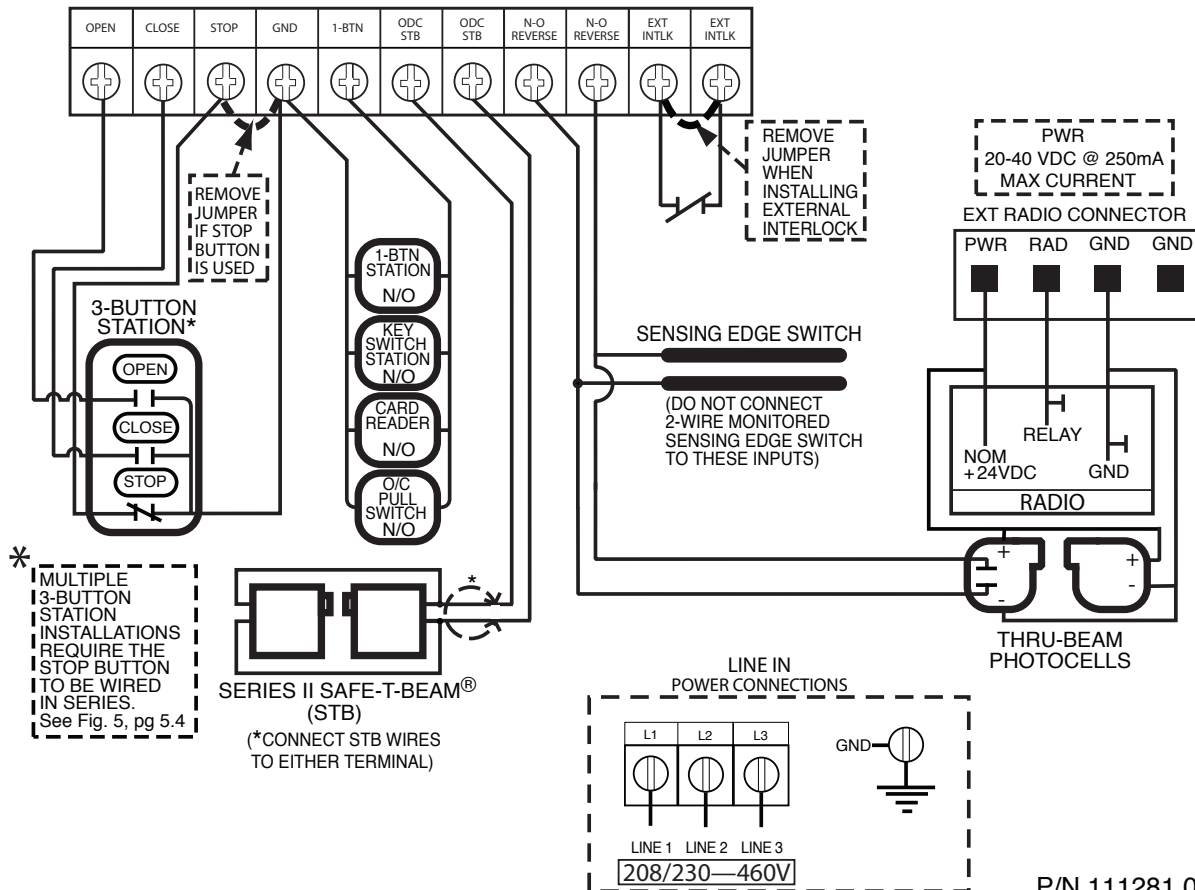

COMMERCIAL LINE

www.GenieCompany.com/commercial | 800.843.4084

©2012 The Genie Company

THREE PHASE WIRING DIAGRAM

TROUBLESHOOTING LED's

STB ENABLE	ON = STB ENABLED	OFF = STB DISABLED
+ 24 VOLTS DC	ON = POWER AVAILABLE	OFF = CHECK AC POWER SUPPLY. CHECK FUSES

EXTERNAL WIRING DIAGRAM

P/N 111281.0001

575 VOLT PHASE WIRING DIAGRAM

NOT FOR RESIDENTIAL USE

WARNING: FOR CONTINUED PROTECTION AGAINST FIRE, REPLACE FUSES ONLY WITH THE SAME TYPE AND RATING

575 VOLT PHASE WIRING DIAGRAM

TROUBLESHOOTING LED's

STB ENABLE	ON = STB ENABLED	OFF = STB DISABLED
+ 24 VOLTS DC	ON = POWER AVAILABLE	OFF = CHECK AC POWER SUPPLY. CHECK FUSES

EXTERNAL WIRING DIAGRAM

P/N 111379.0001