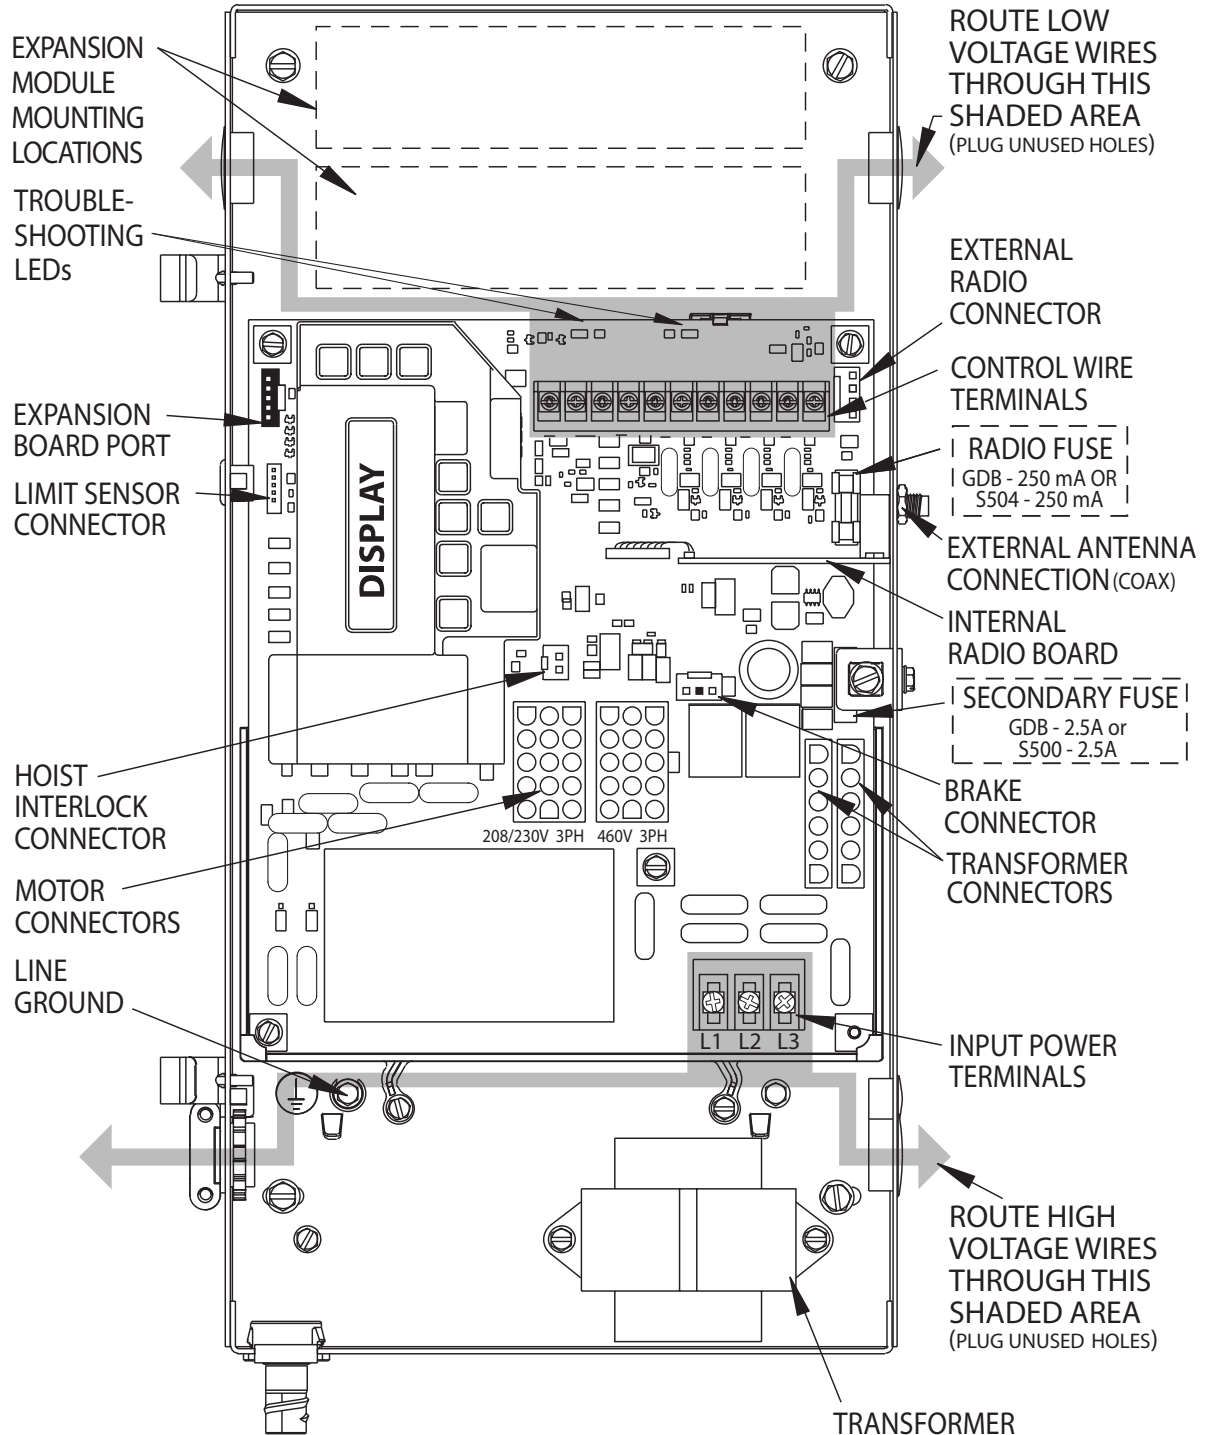

SINGLE PHASE WIRING DIAGRAM

NOT FOR RESIDENTIAL USE

WARNING: FOR CONTINUED PROTECTION AGAINST FIRE, REPLACE FUSES ONLY WITH THE SAME TYPE AND RATING

THREE PHASE WIRING DIAGRAM

NOT FOR RESIDENTIAL USE

WARNING: FOR CONTINUED PROTECTION AGAINST FIRE, REPLACE FUSES ONLY WITH THE SAME TYPE AND RATING

COMMERCIAL LINE

www.GenieCompany.com/commercial | 800.843.4084

©2012 The Genie Company

THREE PHASE WIRING DIAGRAM

TROUBLESHOOTING LED's

STB ENABLE	ON = STB ENABLED	OFF = STB DISABLED
+ 24 VOLTS DC	ON = POWER AVAILABLE	OFF = CHECK AC POWER SUPPLY. CHECK FUSES

TROUBLESHOOTING LED's

STB ENABLE	ON = STB ENABLED	OFF = STB DISABLED
+ 24 VOLTS DC	ON = POWER AVAILABLE	OFF = CHECK AC POWER SUPPLY. CHECK FUSES

EXTERNAL WIRING DIAGRAM

P/N 111379.0001