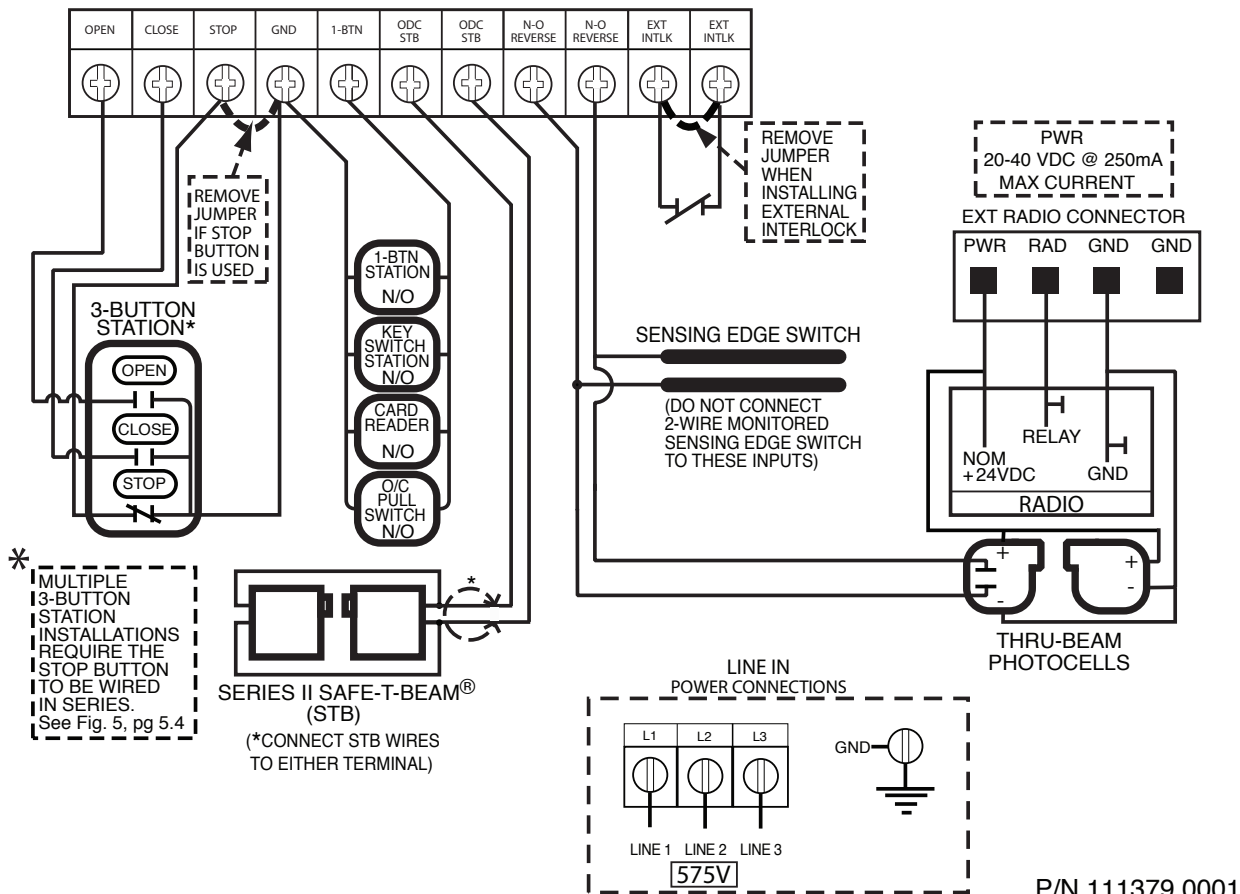

COMMERCIAL LINE

www.GenieCompany.com/commercial | 800.843.4084

©2012 The Genie Company

THREE PHASE WIRING DIAGRAM

TROUBLESHOOTING LED's

STB ENABLE	ON = STB ENABLED	OFF = STB DISABLED
+ 24 VOLTS DC	ON = POWER AVAILABLE	OFF = CHECK AC POWER SUPPLY. CHECK FUSES

EXTERNAL WIRING DIAGRAM

P/N 111281.0001

575 VOLT PHASE WIRING DIAGRAM

NOT FOR RESIDENTIAL USE

WARNING: FOR CONTINUED PROTECTION AGAINST FIRE, REPLACE FUSES ONLY WITH THE SAME TYPE AND RATING

575 VOLT PHASE WIRING DIAGRAM

TROUBLESHOOTING LED's

STB ENABLE	ON = STB ENABLED	OFF = STB DISABLED
+ 24 VOLTS DC	ON = POWER AVAILABLE	OFF = CHECK AC POWER SUPPLY. CHECK FUSES

EXTERNAL WIRING DIAGRAM

P/N 111379.0001