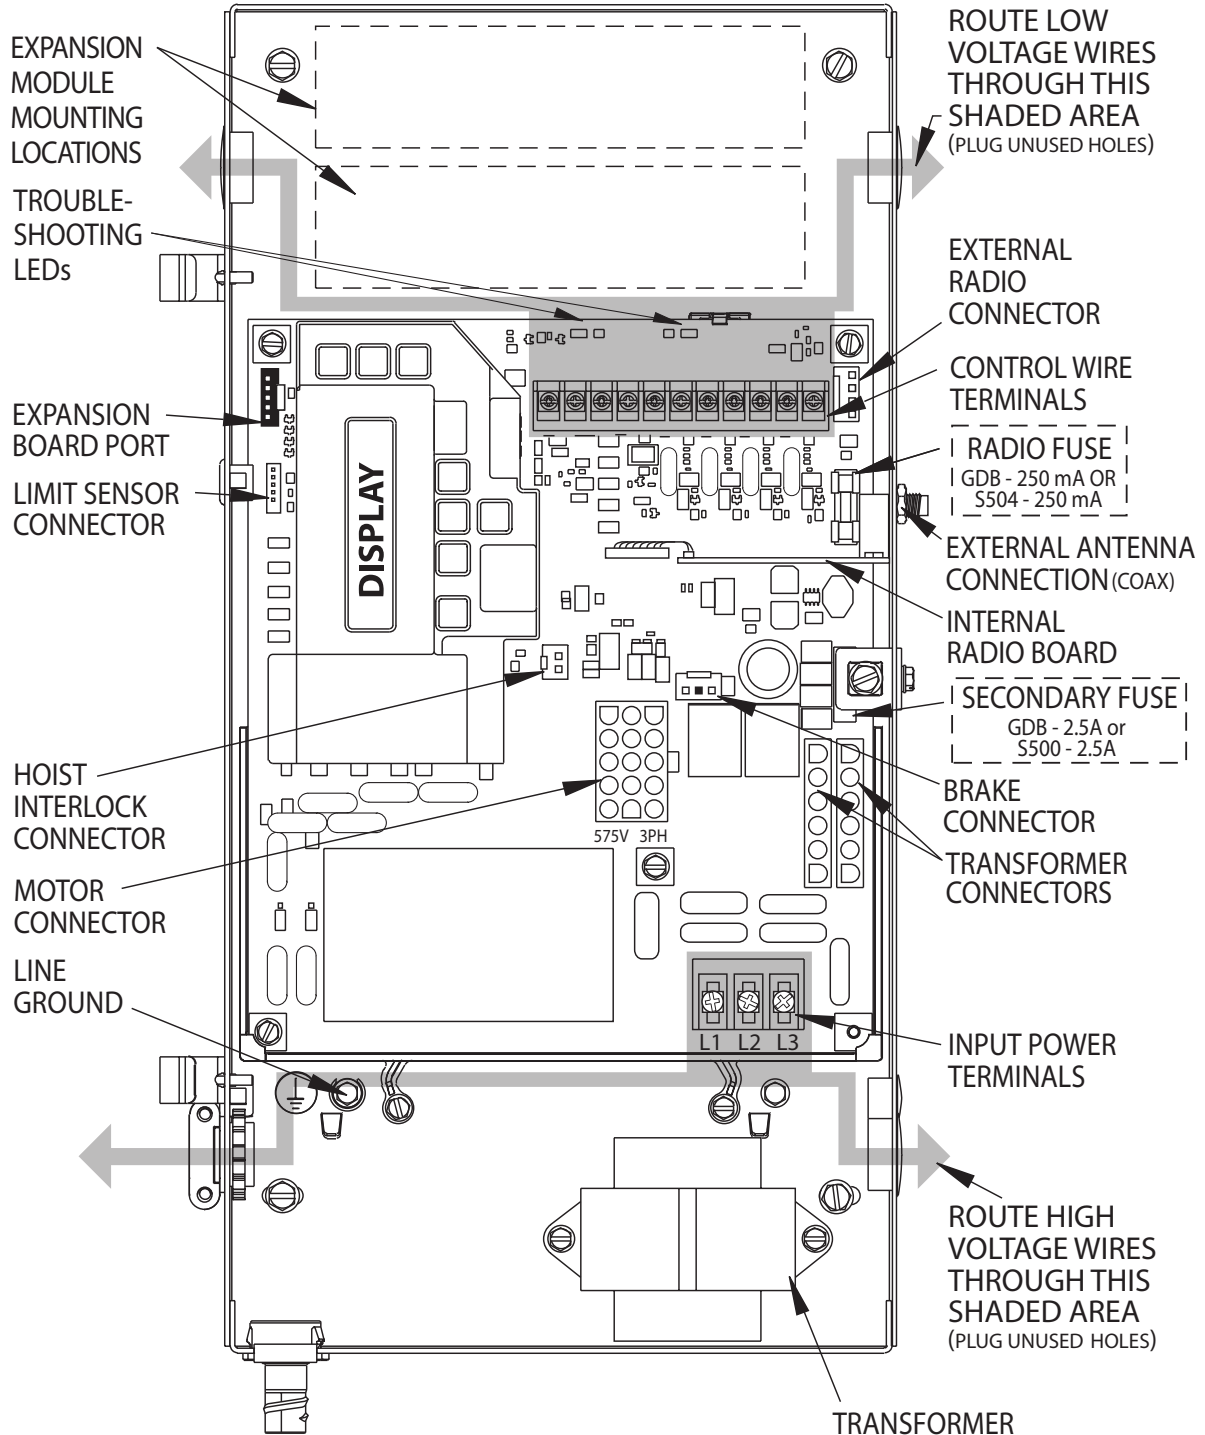

COMMERCIAL LINE

www.GenieCompany.com/commercial | 800.843.4084

©2012 The Genie Company

THREE PHASE WIRING DIAGRAM

TROUBLESHOOTING LED's

STB ENABLE	ON = STB ENABLED	OFF = STB DISABLED
+ 24 VOLTS DC	ON = POWER AVAILABLE	OFF = CHECK AC POWER SUPPLY. CHECK FUSES

EXTERNAL WIRING DIAGRAM

P/N 111281.0001

575 VOLT PHASE WIRING DIAGRAM

NOT FOR RESIDENTIAL USE

WARNING: FOR CONTINUED PROTECTION AGAINST FIRE, REPLACE FUSES ONLY WITH THE SAME TYPE AND RATING

575 VOLT PHASE WIRING DIAGRAM

TROUBLESHOOTING LED's

STB ENABLE	ON = STB ENABLED	OFF = STB DISABLED
+ 24 VOLTS DC	ON = POWER AVAILABLE	OFF = CHECK AC POWER SUPPLY. CHECK FUSES

EXTERNAL WIRING DIAGRAM

P/N 111379.0001