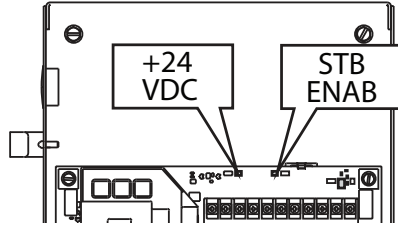

COMMERCIAL LINE

www.GenieCompany.com/commercial | 800.843.4084

©2012 The Genie Company

THREE PHASE WIRING DIAGRAM

TROUBLESHOOTING LED's

STB ENABLE	ON = STB ENABLED	OFF = STB DISABLED
+ 24 VOLTS DC	ON = POWER AVAILABLE	OFF = CHECK AC POWER SUPPLY. CHECK FUSES

EXTERNAL WIRING DIAGRAM

P/N 111281.0001

575 VOLT PHASE WIRING DIAGRAM

NOT FOR RESIDENTIAL USE

WARNING: FOR CONTINUED PROTECTION AGAINST FIRE, REPLACE FUSES ONLY WITH THE SAME TYPE AND RATING

575 VOLT PHASE WIRING DIAGRAM

TROUBLESHOOTING LED's

STB ENABLE	ON = STB ENABLED	OFF = STB DISABLED
+ 24 VOLTS DC	ON = POWER AVAILABLE	OFF = CHECK AC POWER SUPPLY. CHECK FUSES

EXTERNAL WIRING DIAGRAM

P/N 111379.0001