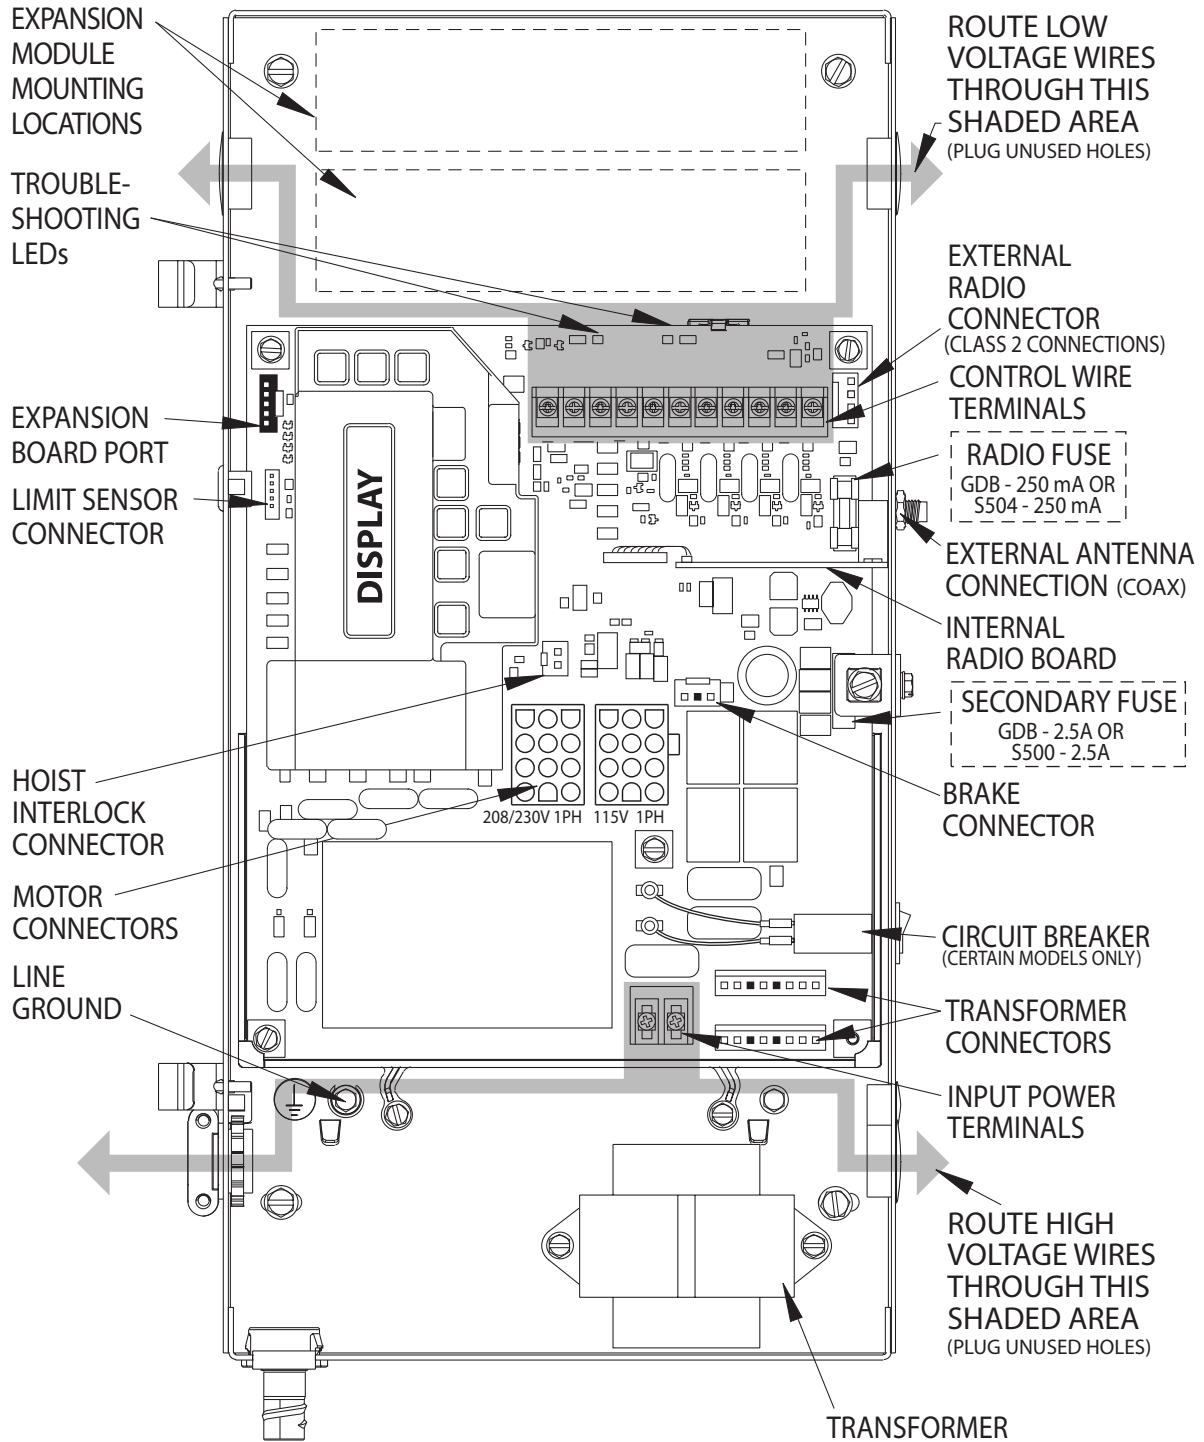

SINGLE PHASE WIRING DIAGRAM

NOT FOR RESIDENTIAL USE

WARNING: FOR CONTINUED PROTECTION AGAINST FIRE, REPLACE FUSES ONLY WITH THE SAME TYPE AND RATING

THREE PHASE WIRING DIAGRAM

NOT FOR RESIDENTIAL USE

WARNING: FOR CONTINUED PROTECTION AGAINST FIRE, REPLACE FUSES ONLY WITH THE SAME TYPE AND RATING

COMMERCIAL LINE

www.GenieCompany.com/commercial | 800.843.4084

©2012 The Genie Company

THREE PHASE WIRING DIAGRAM

TROUBLESHOOTING LED's

STB ENABLE	ON = STB ENABLED	OFF = STB DISABLED
+ 24 VOLTS DC	ON = POWER AVAILABLE	OFF = CHECK AC POWER SUPPLY. CHECK FUSES

TROUBLESHOOTING LED's

STB ENABLE	ON = STB ENABLED	OFF = STB DISABLED
+ 24 VOLTS DC	ON = POWER AVAILABLE	OFF = CHECK AC POWER SUPPLY. CHECK FUSES

EXTERNAL WIRING DIAGRAM

P/N 111379.0001