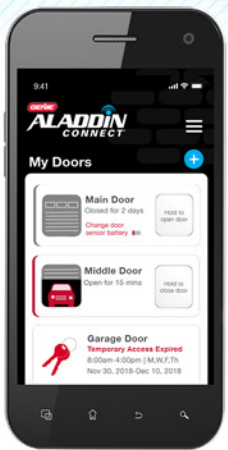

# MODEL 3120HL

Belt or Chain Drive  
Garage Door Opener

Battery Backup Capable

**DC MOTOR** | SOFT START AND STOP TECHNOLOGY

**INTEGRATED LED LIGHTING**