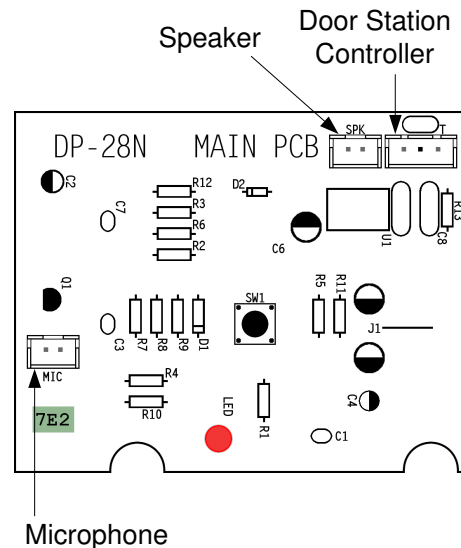

## DESCRIPTION

**DP28NIT**  
Ivory Polymer

The **DP28NIT** is the basic Door Station model. Manufactured in a sturdy ivory polymer, this Door Stations look great anywhere it is placed. This unit provides standard door-to-phone communication when used with the **DP28C\***. Installation and operation are very simple. The **DP28NIT** is also available in a kit with the DP28C as the **DP28IT**.

\*DP28C only included in kits

## FEATURES

- Manufactured in sturdy polymer
- Elegant Ivory finish looks great on any surface
- Mounts easily on most surfaces including stucco, fences, and gates
- Installs with a single pair of wires
- Optional Door Station Awning (DP28NTA) for additional style as well as protection from the environment
- No external power required: power drawn from connected Main Door Station Controller

### Dimensions:

- 3.875" x 5.125" x 1.25"