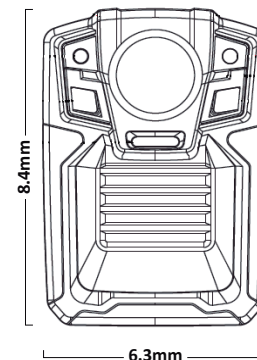

Dimensions