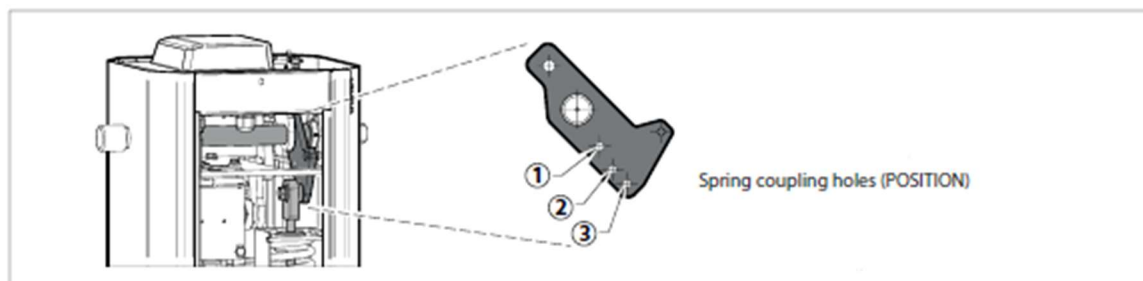

H **TAB.1**

SPRINGS CALIBRATION (APPROXIMATE DATA)

0813758 20398_05

Do not weigh the arm down by applying other accessories

	L	2000	2500	3000	3500	4000	4500	5000	5500	6000	
BOOM PS	POSITION	1	1	1	1	2	2	2	3 ⁽¹⁾	3 ⁽¹⁾	⁽¹⁾ Mandatory installation FORK-UNI
	A (mm)	130	125	110	90	125	115	100	120	105	
BOOM PS + ADJ-FOOT	POSITION	/	/	/	/	/	/	3	3	2 ⁽²⁾	⁽²⁾
	A (mm)	/	/	/	/	/	/	125	110	95	
BOOM PS + EBB KIT	POSITION	/	/	1 ⁽¹⁾	2 ⁽¹⁾	2 ⁽¹⁾	2 ⁽¹⁾	3 ⁽¹⁾	3 ⁽¹⁻²⁾	2 ⁽¹⁻²⁾	STANDARD version: mandatory the installation of the bar reinforcement HYPHEN PS (not included)
	A (mm)	/	/	90	125	110	95	125	110	95	
BOOM PS + BTM-SKIRT	POSITION	/	/	1	2	2 ⁽¹⁾	3 ⁽¹⁾	3 ⁽¹⁻²⁾	3 ⁽¹⁻²⁾	3 ⁽¹⁻²⁾	⁽²⁾
	A (mm)	/	/	90	120	105	125	110	125	115	
BOOM PS + BTM-SKIRT + ADJ-FOOT	POSITION	/	/	/	/	3	3	3 ⁽²⁾	3 ⁽²⁾	3 ⁽²⁾	⁽²⁾
	A (mm)	/	/	/	/	125	110	95	120	105	
BOOM PS + BTM-SKIRT + EBB KIT	POSITION	/	/	/	/	3 ⁽¹⁾	3 ⁽¹⁾	3 ⁽¹⁻²⁾	3 ⁽¹⁻²⁾	3 ⁽¹⁻²⁾	⁽²⁾
	A (mm)	/	/	/	/	125	110	95	120	105	
BOOM PS + FULL-SKIRT	POSITION	/	1	2	2	2 ⁽¹⁾	3 ⁽¹⁾	3 ⁽¹⁻²⁾	3 ⁽¹⁻²⁾	3 ⁽¹⁻²⁾	XL version: mandatory the installation of the bar reinforcement HYPHEN PS (included)
	A (mm)	/	105	125	110	95	115	95	120	105	
BOOM PS + FULL-SKIRT + EBB KIT	POSITION	/	/	/	/	3 ⁽¹⁾	3 ⁽¹⁾	3 ⁽¹⁻²⁾	/	/	⁽²⁾
	A (mm)	/	/	/	/	115	100	120	/	/	

The values in the table are the same for the version with lights