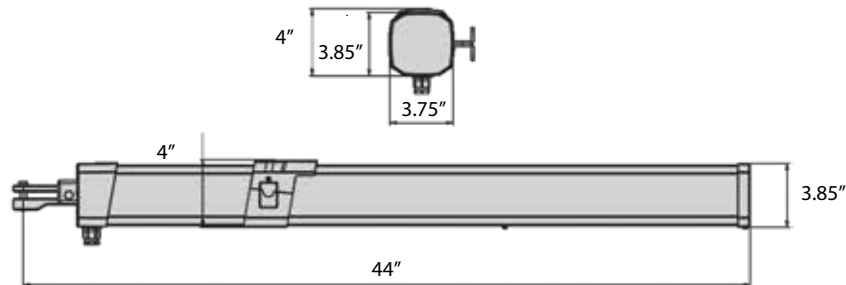

## GIUNO ULTRA BT A50 UL – A20 UL

Reference	Name	Description
P935105 00004	Giuno Ultra BT A50 UL	24V hydraulic operator for swinging gates up to 17ft. in length and 1,760lbs. Cycle time 20sec, magnetic limit switches, very intensive use and easy to set up.
P935106 00004	Giuno Ultra BT A50 UL	24V hydraulic operator for swinging gates up to 10ft. in length and 550lbs. Cycle time 20sec, magnetic limit switches, very intensive use and easy to set up.

## DIMENSIONS

	Giuno Ultra BT A50 UL – A20 UL
Control unit	Thalia P – Thalia UL
Operator type	Hydraulic for swinging gate
Power supply	24 V
Power input	300 W
Useful rod stroke	15.35"
Maximum angle	110°
Cycle time	20 sec
Type of limit switching	Magnetic
Hydraulic Locking	Yes
Release	Key
Frequency of use	Very Intensive
Environmental conditions	From -4F to 140F
Protecting rating	IP 55