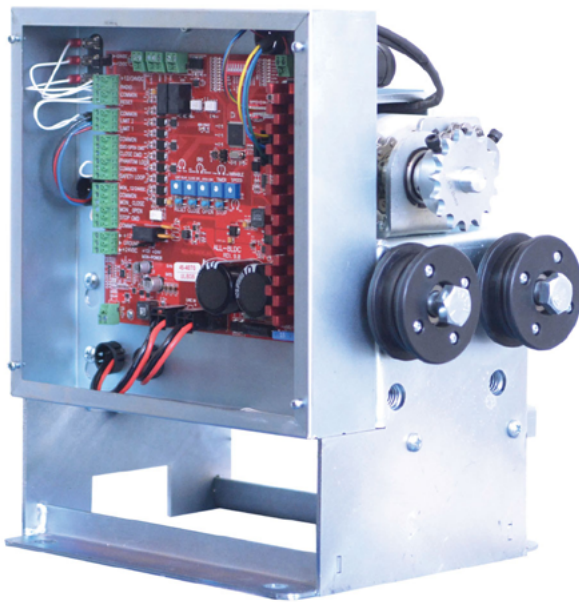

ALL-O-MATIC®

UL 325 2018
COMPLIANT

UL 991
COMPLIANT

INTEGRATED
BATTERY BACKUP

MAINTENANCE FREE
BRUSHLESS DC MOTOR

24VDC SOLAR POWER
OPTION

BACK DRIVEABLE GEARBOX TO
EASILY OPEN GATE MANUALLY

COMPACT,
LOW PROFILE
FRAME

RESIDENTIAL APPLICATIONS

SL-45 DC SLIDE GATE OPERATOR

SLIDERS | SWINGERS | OVERHEADS

The standard by which all other **automatic gate operators** are measured

SL-45 DC

SLIDE GATE OPERATOR

SPECS

FOR USE WITH
RESIDENTIAL GATES

24VDC SOLAR POWER
OPTION

CONTROL BOARD WITH
ARRAY OF FEATURES

BACK DRIVEABLE GEARBOX TO
EASILY OPEN GATE MANUALLY

UL 325 2018 Compliant

Max Gate Weight	800 lbs.
Max Gate Length	30 feet
Warranty	5 year residential
Motor	24 VDC brushless with planetary gearbox
Gate Speed	12" per second
Power Options	115/230 VAC single phase and 24 VDC solar panel
Duty Cycle	Continuous
Battery Back Up	Integrated, with (2) 7Ah 12VDC batteries
Battery Back Up Capacity	250 cycles ⁹⁰ on a 600 lb. gate
Temperature Range	-40 to 160°
Gearbox Ratio	Approx. 29:1
Width X Length X Height	11" X 14.5" X 15.5"
Shipping Weight	60 lbs.
Emergency Release	Push open in the event of a power failure
Belt Size	N/A
Main Sprocket Size	41B15X5/8
Chain Size	41NP (20' included)
Gearbox Sprocket	N/A
Limit Shaft Sprocket	41B10X5/8
Breaker Requirement	20 amp dedicated
Gearbox Pulley	N/A
Motor Pulley	N/A