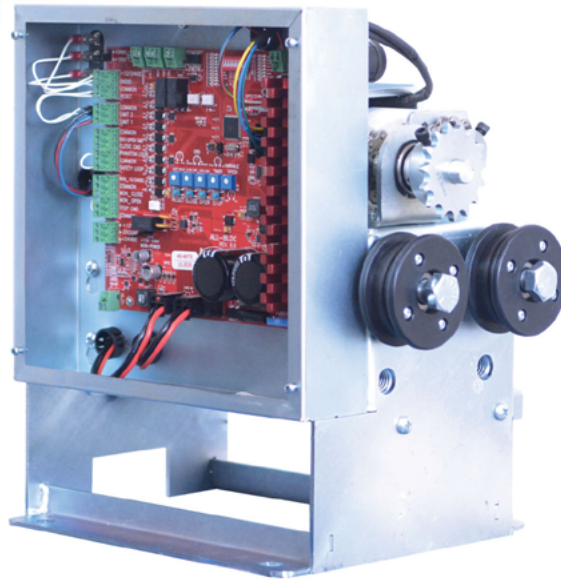

ALL-O-MATIC®

UL 325 2018
COMPLIANT

UL 991
COMPLIANT

INTEGRATED
BATTERY BACKUP

MAINTENANCE FREE
BRUSHLESS DC MOTOR

24VDC SOLAR POWER
OPTION

BACK DRIVEABLE GEARBOX TO
EASILY OPEN GATE MANUALLY

COMPACT,
LOW PROFILE
FRAME

RESIDENTIAL APPLICATIONS

SL-45 DC SLIDE GATE OPERATOR

SLIDERS | SWINGERS | OVERHEADS

The standard by which all other **automatic gate operators** are measured

SL-45 DC

SLIDE GATE OPERATOR

SPECS

FOR USE WITH
RESIDENTIAL GATES

24VDC SOLAR POWER
OPTION

CONTROL BOARD WITH
ARRAY OF FEATURES

BACK DRIVEABLE GEARBOX TO
EASILY OPEN GATE MANUALLY

UL 325 2018 Compliant

Max Gate Weight	800 lbs.
Max Gate Length	30 feet
Warranty	5 year residential
Motor	24 VDC brushless with planetary gearbox
Gate Speed	12" per second
Power Options	115/230 VAC single phase and 24 VDC solar panel
Duty Cycle	Continuous
Battery Back Up	Integrated, with (2) 7Ah 12VDC batteries
Battery Back Up Capacity	250 cycles ⁹⁰ on a 600 lb. gate
Temperature Range	-40 to 160°
Gearbox Ratio	Approx. 29:1
Width X Length X Height	11" X 14.5" X 15.5"
Shipping Weight	60 lbs.
Emergency Release	Push open in the event of a power failure
Belt Size	N/A
Main Sprocket Size	41B15X5/8
Chain Size	41NP (20' included)
Gearbox Sprocket	N/A
Limit Shaft Sprocket	41B10X5/8
Breaker Requirement	20 amp dedicated
Gearbox Pulley	N/A
Motor Pulley	N/A