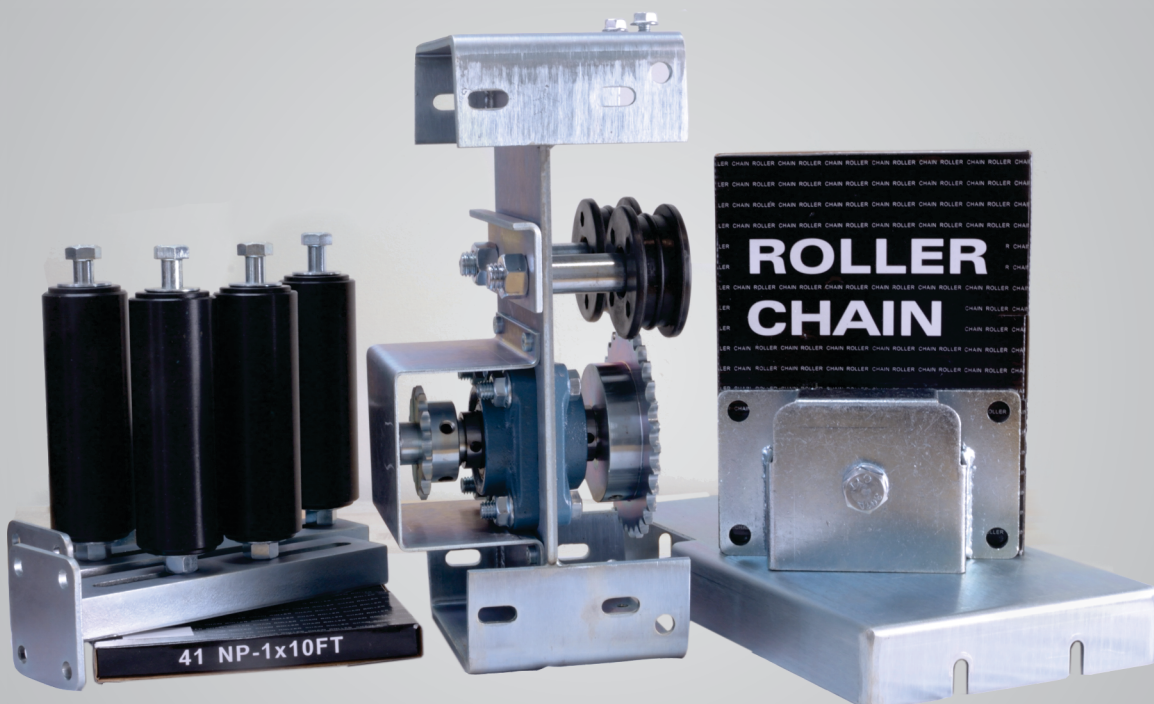

#### Tandem Kit Features:

3" COVERED ENDLESS IDLERS

BEAUTIFUL CLEAR ZINC PLATING

PLASTIC IDLERS WITH BEARINGS

HEAVY DUTY 1/4" STEEL FRAME

HEAVY DUTY BEARINGS

HIGH QUALITY 6" GUIDE ROLLERS

#### Package includes:

TWO AOM-IK-3

TWO GUIDE ROLLER SETS

20 FEET # 41 N.P. CHAIN

MAIN TANDEM GEAR FRAME WITH COVERS

CHAIN BRACKET & CHAIN BOLT

FIRST RATE QUALITY