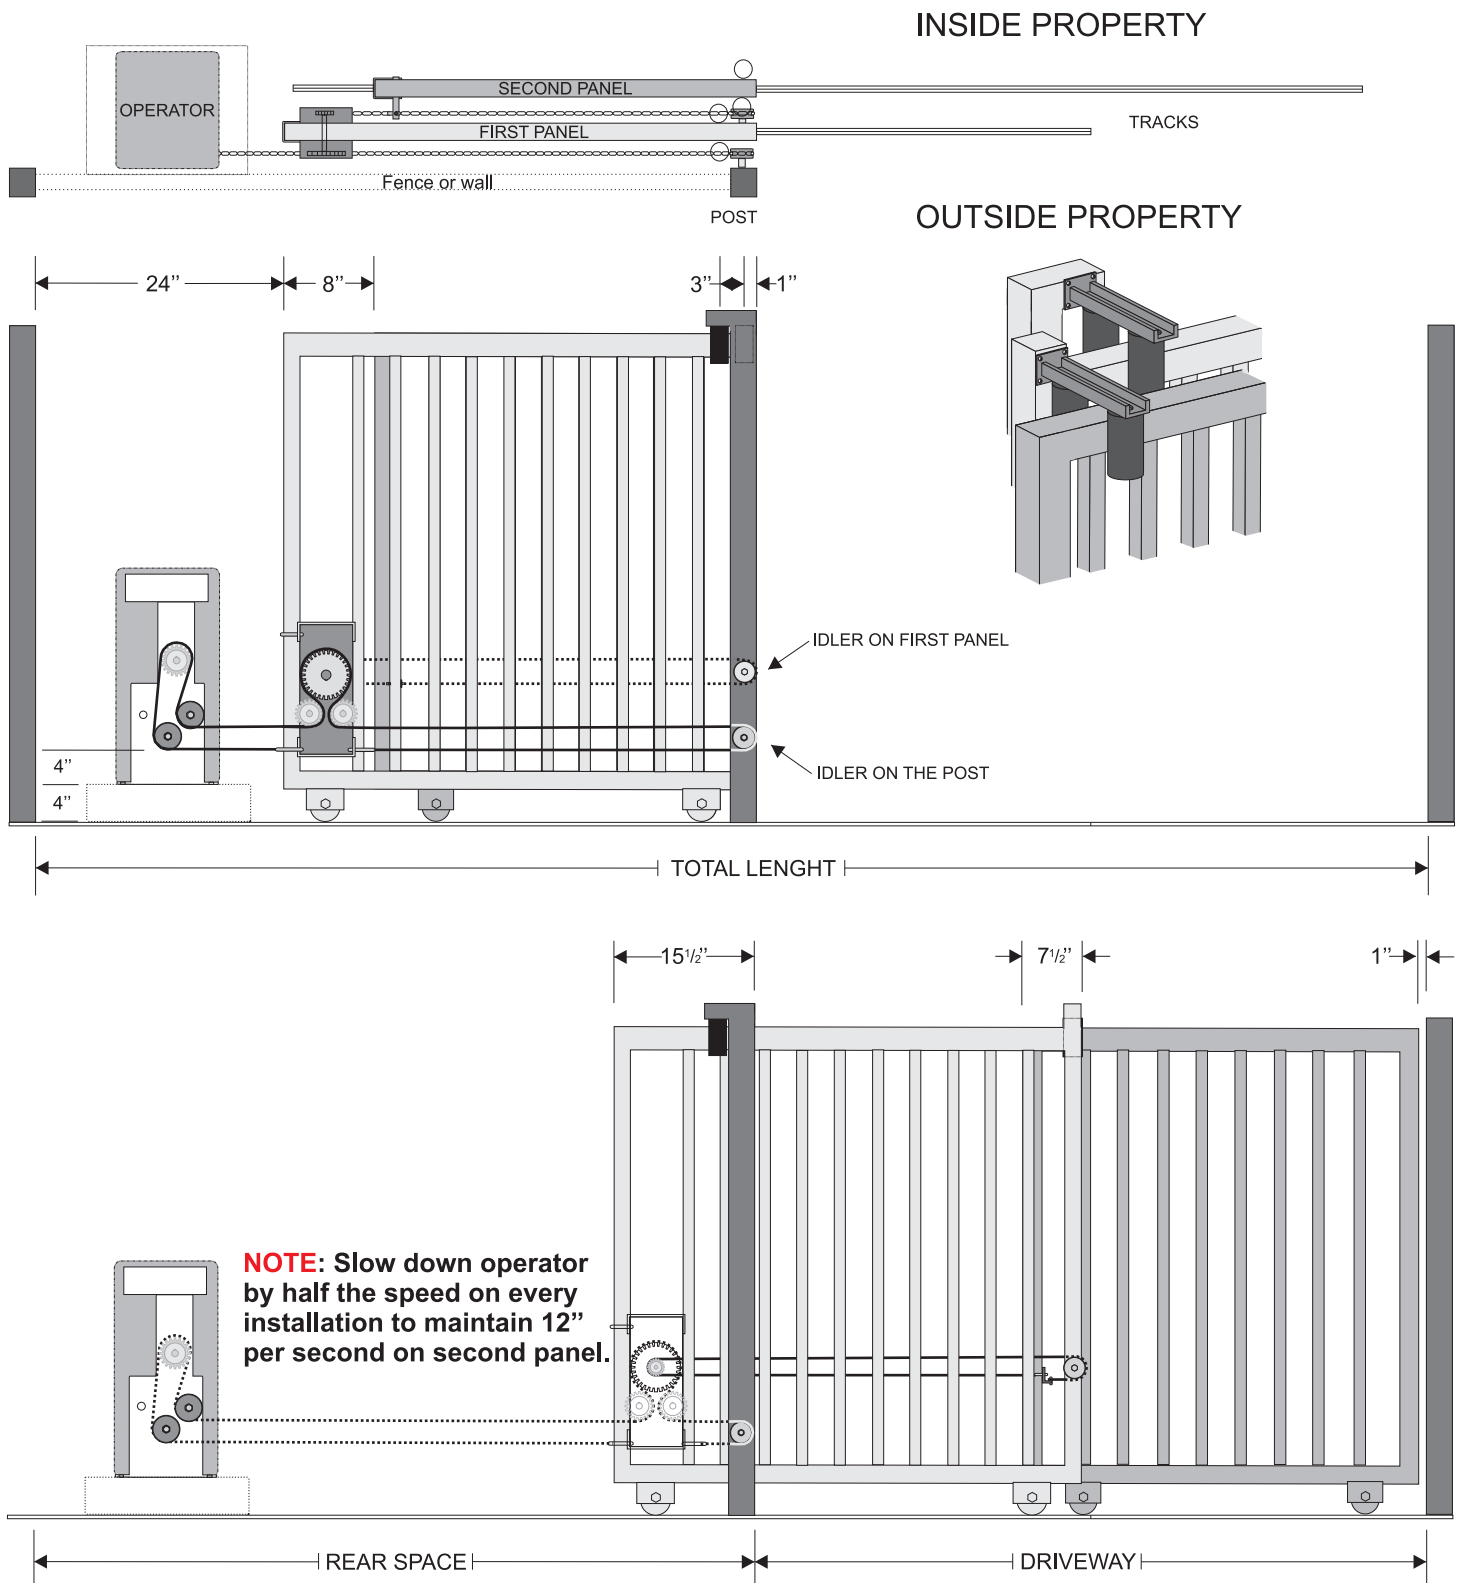

## All-O-Matic Tandem Kit

HEAVY DUTY TANDEM GATE KIT WILL OPERATE TWO 25' GATES WEIGHING UP TO 700 LBS EACH.

#### Tandem Kit Features:

3" COVERED ENDLESS IDLERS

BEAUTIFUL CLEAR ZINC PLATING

PLASTIC IDLERS WITH BEARINGS

HEAVY DUTY 1/4" STEEL FRAME

HEAVY DUTY BEARINGS

HIGH QUALITY 6" GUIDE ROLLERS

#### Package includes:

TWO AOM-IK-3

TWO GUIDE ROLLER SETS

20 FEET # 41 N.P. CHAIN

MAIN TANDEM GEAR FRAME WITH COVERS

CHAIN BRACKET & CHAIN BOLT

FIRST RATE QUALITY

## OVERHEAD VIEWS