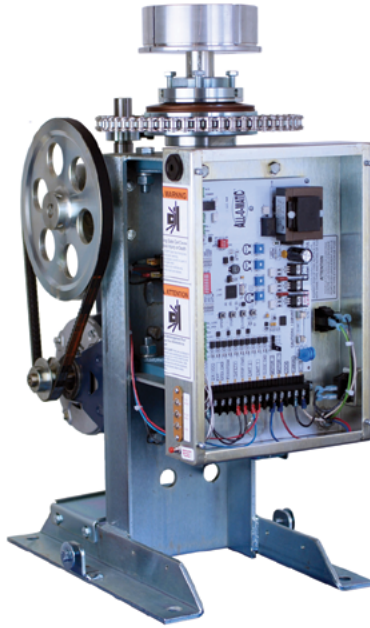

ALL-O-MATIC®

UL 325 2018
COMPLIANT

UL 991
COMPLIANT

SW-300 AC SWING GATE OPERATOR

SLIDERS | SWINGERS | OVERHEADS

The standard by which all other **automatic gate operators** are measured

TORQUE LIMITER

HEAVY DUTY FRAME

RESIDENTIAL & COMMERCIAL
APPLICATIONS

SW-300 AC

SWING GATE OPERATOR

SPECS

NEW ACCESS
DOOR

SIMPLEST & MOST DEPENDABLE
CONTROL BOARD

POWERFUL
AC MOTOR

FOR USE WITH
LIGHT COMMERCIAL &
RESIDENTIAL GATES

UL 325 2018 Compliant

Max Gate Weight	800 lbs.
Max Gate Length	20 feet
Warranty	7 year residential - 5 year commercial
Motor	½ HP motor
Gate Speed	17 seconds per 90° opening
Power Options	120 VAC
Duty Cycle	Continuous
Battery Back Up	N/A
Battery Back Up Capacity	N/A
Temperature Range	-40 to 160°
Gearbox Ratio	60:1
Width X Length X Height	12" X 17" X 25.5"
Shipping Weight	110 lbs. + 35 lbs. arm
Emergency Release	Quick release arm
Belt Size	4L-340 (AX32)
Main Sprocket Size	40A54TX2 with torque limiter
Chain Size	40NP
Gearbox Sprocket	41B22X7/8
Limit Shaft Sprocket	N/A
Breaker Requirement	20 amp dedicated
Gearbox Pulley	8" with 5/8" bore
Motor Pulley	2" with 5/8" bore