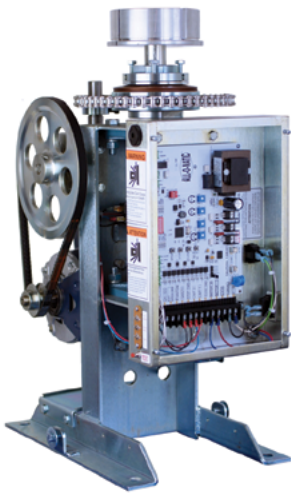

ALL-O-MATIC®

UL 325 2018
COMPLIANT

UL 991
COMPLIANT

SW-300 AC SWING GATE OPERATOR

SLIDERS | SWINGERS | OVERHEADS

The standard by which all other **automatic gate operators** are measured

TORQUE LIMITER

HEAVY DUTY FRAME

RESIDENTIAL & COMMERCIAL
APPLICATIONS

SW-300 AC

SWING GATE OPERATOR

SPECS

NEW ACCESS
DOOR

SIMPLEST & MOST DEPENDABLE
CONTROL BOARD

POWERFUL
AC MOTOR

FOR USE WITH
LIGHT COMMERCIAL &
RESIDENTIAL GATES

UL 325 2018 Compliant

Max Gate Weight	800 lbs.
Max Gate Length	20 feet
Warranty	7 year residential - 5 year commercial
Motor	½ HP motor
Gate Speed	17 seconds per 90° opening
Power Options	120 VAC
Duty Cycle	Continuous
Battery Back Up	N/A
Battery Back Up Capacity	N/A
Temperature Range	-40 to 160°
Gearbox Ratio	60:1
Width X Length X Height	12" X 17" X 25.5"
Shipping Weight	110 lbs. + 35 lbs. arm
Emergency Release	Quick release arm
Belt Size	4L-340 (AX32)
Main Sprocket Size	40A54TX2 with torque limiter
Chain Size	40NP
Gearbox Sprocket	41B22X7/8
Limit Shaft Sprocket	N/A
Breaker Requirement	20 amp dedicated
Gearbox Pulley	8" with 5/8" bore
Motor Pulley	2" with 5/8" bore