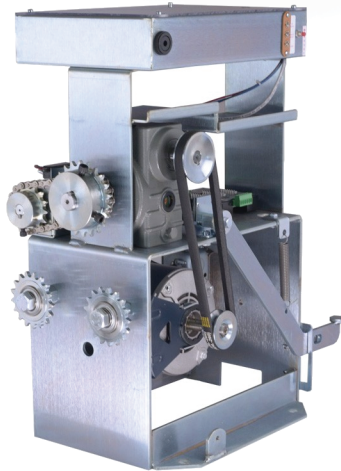

ALL-O-MATIC®

UL325
COMPLIANT

UL991
COMPLIANT

SL-100 AC

SLIDE GATE OPERATOR

PRE-WIRED LOOP
DETECTOR RACK

MECHANICAL
FOOT PEDAL RELEASE

SL-100FP AC

SLIDE GATE OPERATOR

COMMERCIAL/INDUSTRIAL
APPLICATIONS

SLIDERS | SWINGERS | OVERHEADS

The standard by which all other **automatic gate operators** are measured

SL-100 AC

SLIDE GATE OPERATOR

SL-100FP AC

SLIDE GATE OPERATOR

SPECS

2016 UL 325 & UL 991 Compliant

Warranty	Full 7 Year Residential, 5 Year Commercial
Motor	½ HP
Duty Cycle	Continuous
Power Options	120 V AC
Gear Box Ratio	Reg: 10:1 FP: 20:1
Cover	Rotationally Molded – Indestructible
Dimensions	W: 12" - L: 17.5" – H: 23.5"
Maximum Gate Length	Reg: 37 ft FP: 40ft
Maximum Gate Weight	1,000 lbs
Gate Travel Speed	12 inches per sec
Operator Weight	100 lbs
Emergency Release Options	Push open in event of a power failure
Emergency Release Options FP	Mechanical Foot Pedal Release