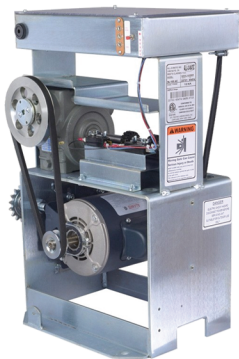

ALL-O-MATIC®

UL325
COMPLIANT

UL991
COMPLIANT

SL-100 AC

SLIDE GATE OPERATOR

PRE-WIRED LOOP
DETECTOR RACK

MECHANICAL
FOOT PEDAL RELEASE

SL-100FP AC

SLIDE GATE OPERATOR

COMMERCIAL/INDUSTRIAL
APPLICATIONS

SLIDERS | SWINGERS | OVERHEADS

The standard by which all other **automatic gate operators** are measured

SL-100 AC

SLIDE GATE OPERATOR

SL-100FP AC

SLIDE GATE OPERATOR

SPECS

2016 UL 325 & UL 991 Compliant

Warranty	Full 7 Year Residential, 5 Year Commercial
Motor	½ HP
Duty Cycle	Continuous
Power Options	120 V AC
Gear Box Ratio	Reg: 10:1 FP: 20:1
Cover	Rotationally Molded – Indestructible
Dimensions	W: 12" - L: 17.5" – H: 23.5"
Maximum Gate Length	Reg: 37 ft FP: 40ft
Maximum Gate Weight	1,000 lbs
Gate Travel Speed	12 inches per sec
Operator Weight	100 lbs
Emergency Release Options	Push open in event of a power failure
Emergency Release Options FP	Mechanical Foot Pedal Release