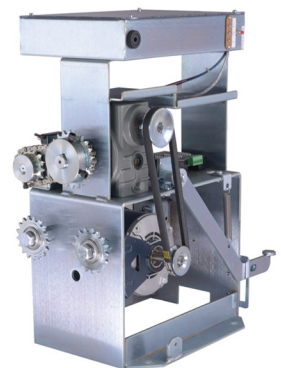

ALL-O-MATIC®

UL325
COMPLIANT

UL991
COMPLIANT

SL-100 AC

SLIDE GATE OPERATOR

PRE-WIRED LOOP
DETECTOR RACK

MECHANICAL
FOOT PEDAL RELEASE

SL-100FP AC

SLIDE GATE OPERATOR

COMMERCIAL/INDUSTRIAL
APPLICATIONS

SLIDERS | SWINGERS | OVERHEADS

The standard by which all other **automatic gate operators** are measured

SL-100 AC

SLIDE GATE OPERATOR

SL-100FP AC

SLIDE GATE OPERATOR

SPECS

2016 UL 325 & UL 991 Compliant

Warranty	Full 7 Year Residential, 5 Year Commercial
Motor	½ HP
Duty Cycle	Continuous
Power Options	120 V AC
Gear Box Ratio	Reg: 10:1 FP: 20:1
Cover	Rotationally Molded – Indestructible
Dimensions	W: 12" - L: 17.5" – H: 23.5"
Maximum Gate Length	Reg: 37 ft FP: 40ft
Maximum Gate Weight	1,000 lbs
Gate Travel Speed	12 inches per sec
Operator Weight	100 lbs
Emergency Release Options	Push open in event of a power failure
Emergency Release Options FP	Mechanical Foot Pedal Release