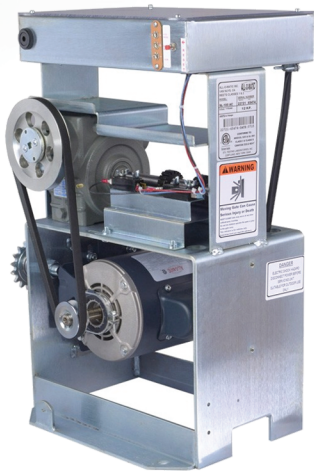

ALL-O-MATIC®

UL325
COMPLIANT

UL991
COMPLIANT

SL-100 AC

SLIDE GATE OPERATOR

PRE-WIRED LOOP
DETECTOR RACK

MECHANICAL
FOOT PEDAL RELEASE

SL-100FP AC

SLIDE GATE OPERATOR

COMMERCIAL/INDUSTRIAL
APPLICATIONS

SLIDERS | SWINGERS | OVERHEADS

The standard by which all other **automatic gate operators** are measured

SL-100 AC

SLIDE GATE OPERATOR

SL-100FP AC

SLIDE GATE OPERATOR

SPECS

2016 UL 325 & UL 991 Compliant

Warranty	Full 7 Year Residential, 5 Year Commercial
Motor	½ HP
Duty Cycle	Continuous
Power Options	120 V AC
Gear Box Ratio	Reg: 10:1 FP: 20:1
Cover	Rotationally Molded – Indestructible
Dimensions	W: 12" - L: 17.5" – H: 23.5"
Maximum Gate Length	Reg: 37 ft FP: 40ft
Maximum Gate Weight	1,000 lbs
Gate Travel Speed	12 inches per sec
Operator Weight	100 lbs
Emergency Release Options	Push open in event of a power failure
Emergency Release Options FP	Mechanical Foot Pedal Release