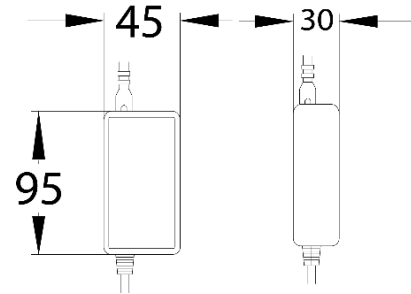

Handsets

SLIM-CL-EH-B-US

- Black corded handset.
- Add up to 3 extra handsets to any kit (total 4 per system) for larger homes or premises.

SLIM-HF-EH-B-US

- Black Handsfree handset*.
- Add up to 3 extra handsets to any kit (total 4 per system) for larger homes or premises.

*HF handset is subject to availability.

PSU-12V-US

Additional 12V, 1 amp power supply for longer cable runs, especially required when call point has a keypad and the original PSU is located in the house or where there are multiple handsets.

Call Panel Dimensions

Architectural Panel (non keypad)

Architectural Panel (keypad)

Pedestal Panel