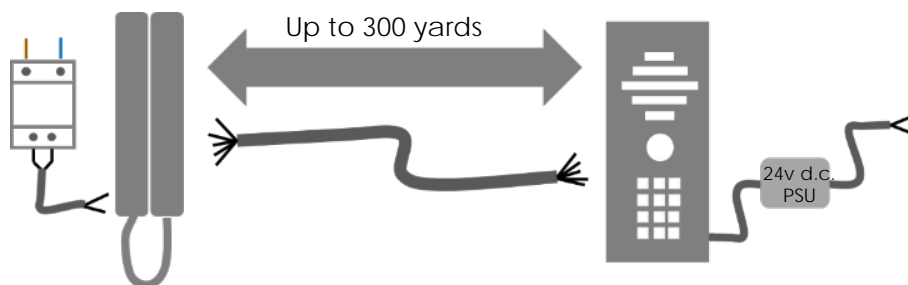

Indoor Speech Unit

Outdoor Speech Unit

Technical Details

Power	24v dc (24c dc 2A included)
Working Distance	150m on 24AWG CAT5 cable
Weather Rating	IP55
Wiring	3 Wire or 5 wire option
Max Handsets	4
Relay Type	N/O momentary 4 second pulse