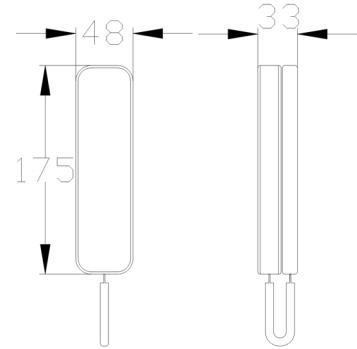

SLIM-CL-EH-B-US

- Black corded handset.
- Add up to 3 extra handsets to any kit (total 4 per system) for larger homes or premises.