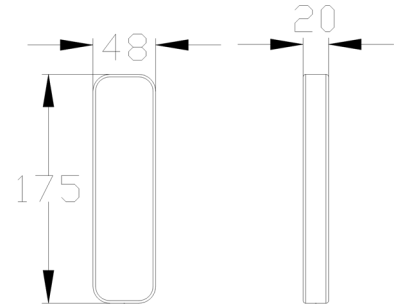

SLIM-HF-EH-B-US

- Black Handsfree handset*.
- Add up to 3 extra handsets to any kit (total 4 per system) for larger homes or premises.

*HF handset is subject to availability.