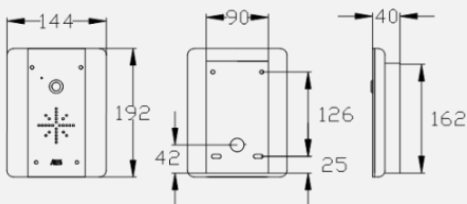

Call Panel Dimensions

Architectural Panel (non keypad)