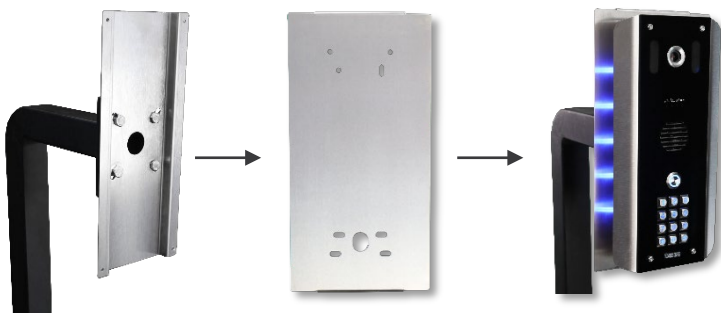

Pedestal Adaptor

We have created a special adapter plate for pedestals/goosenecks. If you like the aesthetics of our Architectural and Imperial range, you can now mount them on a pedestal/gooseneck using our adaptive plate.

Very easy to install. Simply attach unit to the front plate, then marry up the front plate to the back plate which is mounted to the gooseneck and secure using 4 nuts.

Imperial Panels Mounting Plates

Architectural Mounting Plates

Architectural Panels Mounting Plates

ABK-PED-B-PLT

Architectural black powder coated mounting plate for European Architectural panels (*gooseneck applications). Kit comes with gooseneck mount plate and intercom mount plate.

IBK-PED-B-PLT

Black powder coated mounting plate for European Imperial panels (*gooseneck applications). Kit comes with gooseneck mount plate and intercom mount plate.

IBK-PED-SS-PLT

Stainless steel mounting plate for European Imperial panel (*gooseneck applications). Kit comes with gooseneck mount plate and intercom mount plate.