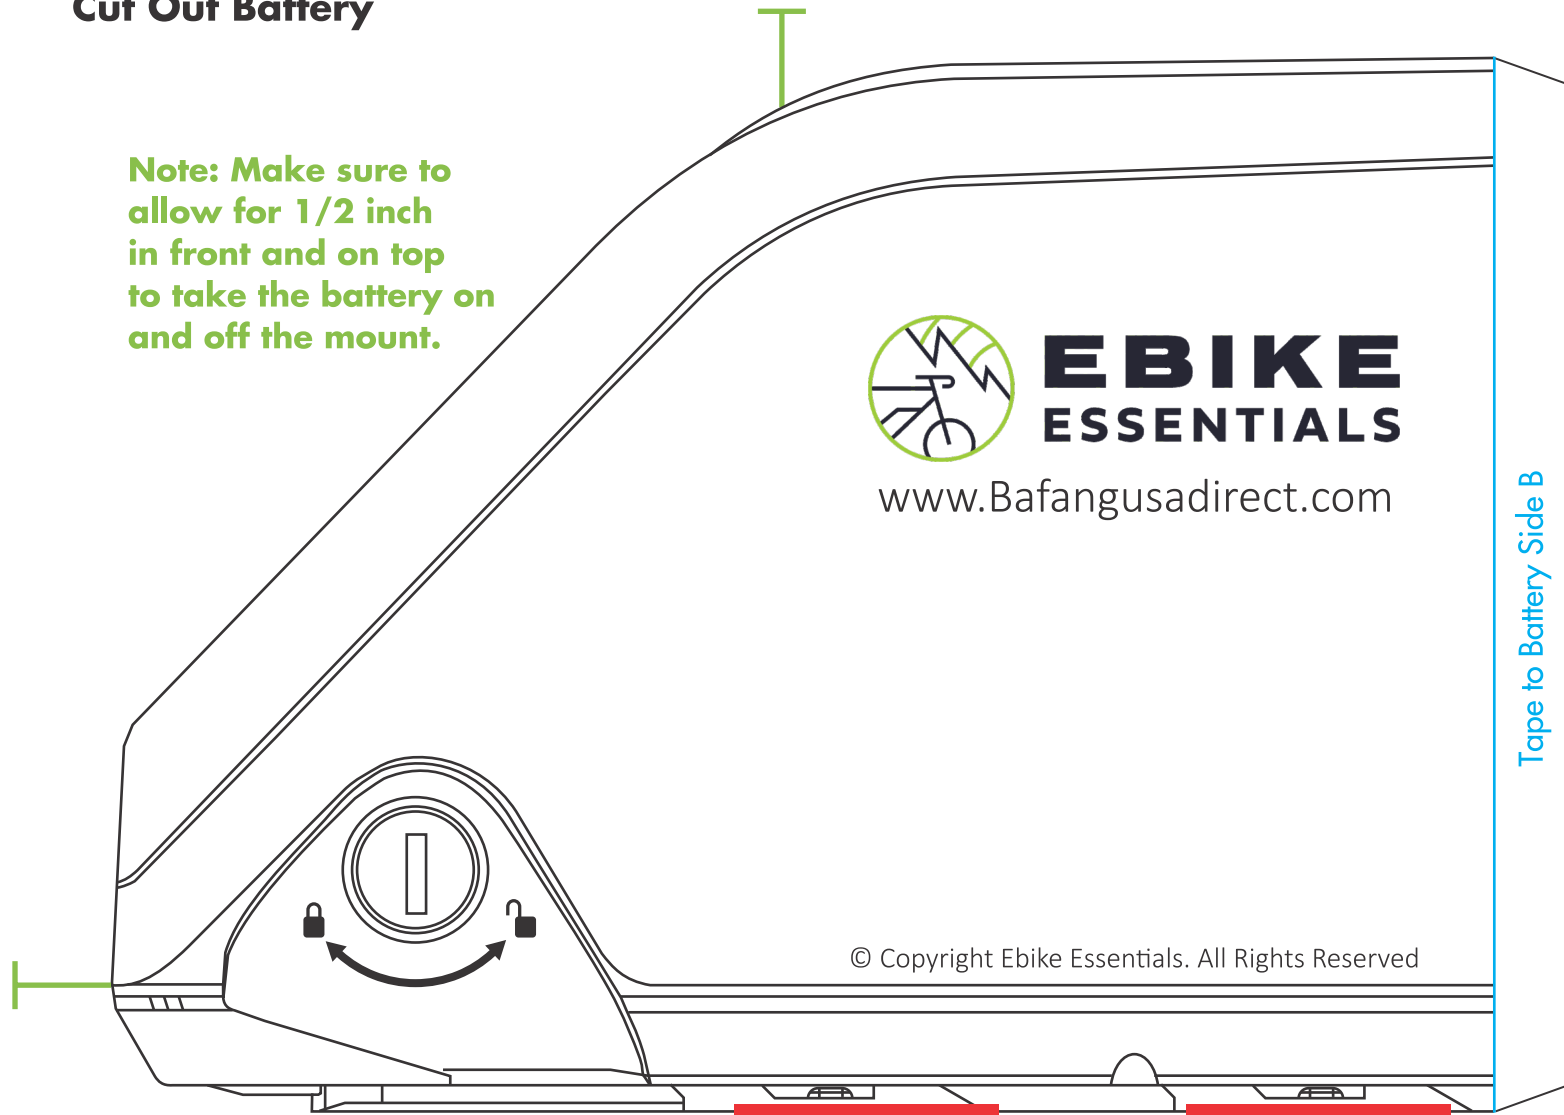

Whale Shark (Side A)

When Printing for sizing:
Use paper size: 8.5 x 11 or "Letter"

Scale: 100% or "Actual size"
Orientation: Landscape

Cut Out Battery

Note: Make sure to allow for 1/2 inch in front and on top to take the battery on and off the mount.

Line up side B with Blue line and tape together

Measure Scale to confirm Print Size

↑
mount bolt location

↑
mount bolt location

Whale Shark (Side B)

When Printing for sizing:
Use paper size: 8.5 x 11 or "Letter"
Scale: 100% or "Actual size"
Orientation: Landscape

Cut Along
Blue Line

**EBIKE
ESSENTIALS**

www.Bafangusadirect.com

Cut Out Battery

© Copyright Ebike Essentials. All Rights Reserved

↑
mount bolt
location

↑
mount bolt
location

Measure Scale to confirm Print Size