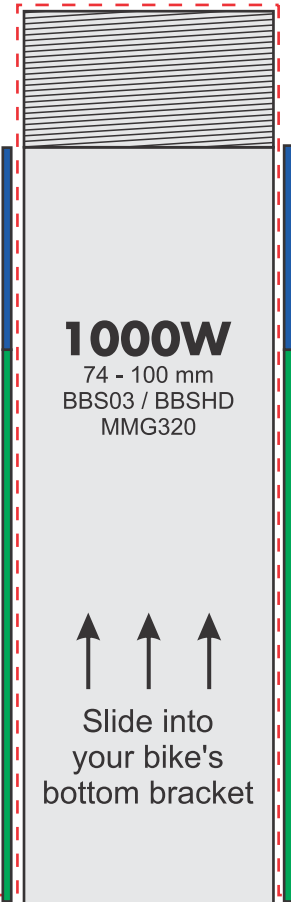

**1000W**  
74 - 100 mm  
BBS03 / BBSHD  
MMG320

**EBIKE  
ESSENTIALS**

www.Bafangusadirect.com

© Copyright Ebike Essentials. All Rights Reserved

**When Printing for sizing:**  
**Use paper size:** 8.5 x 11 or "Letter"  
**Scale:** 100% or "Actual size"  
**Orientation:** Landscape

**Measure Scale to confirm Print Size**

**Cut along red dashed line**

Chaining Size  
Larger  
(most speed)

**52T Upgraded Bling Chaining**  
Diameter: 217 mm

**46T Stock Bafang Chaining**  
Diameter: 190 mm