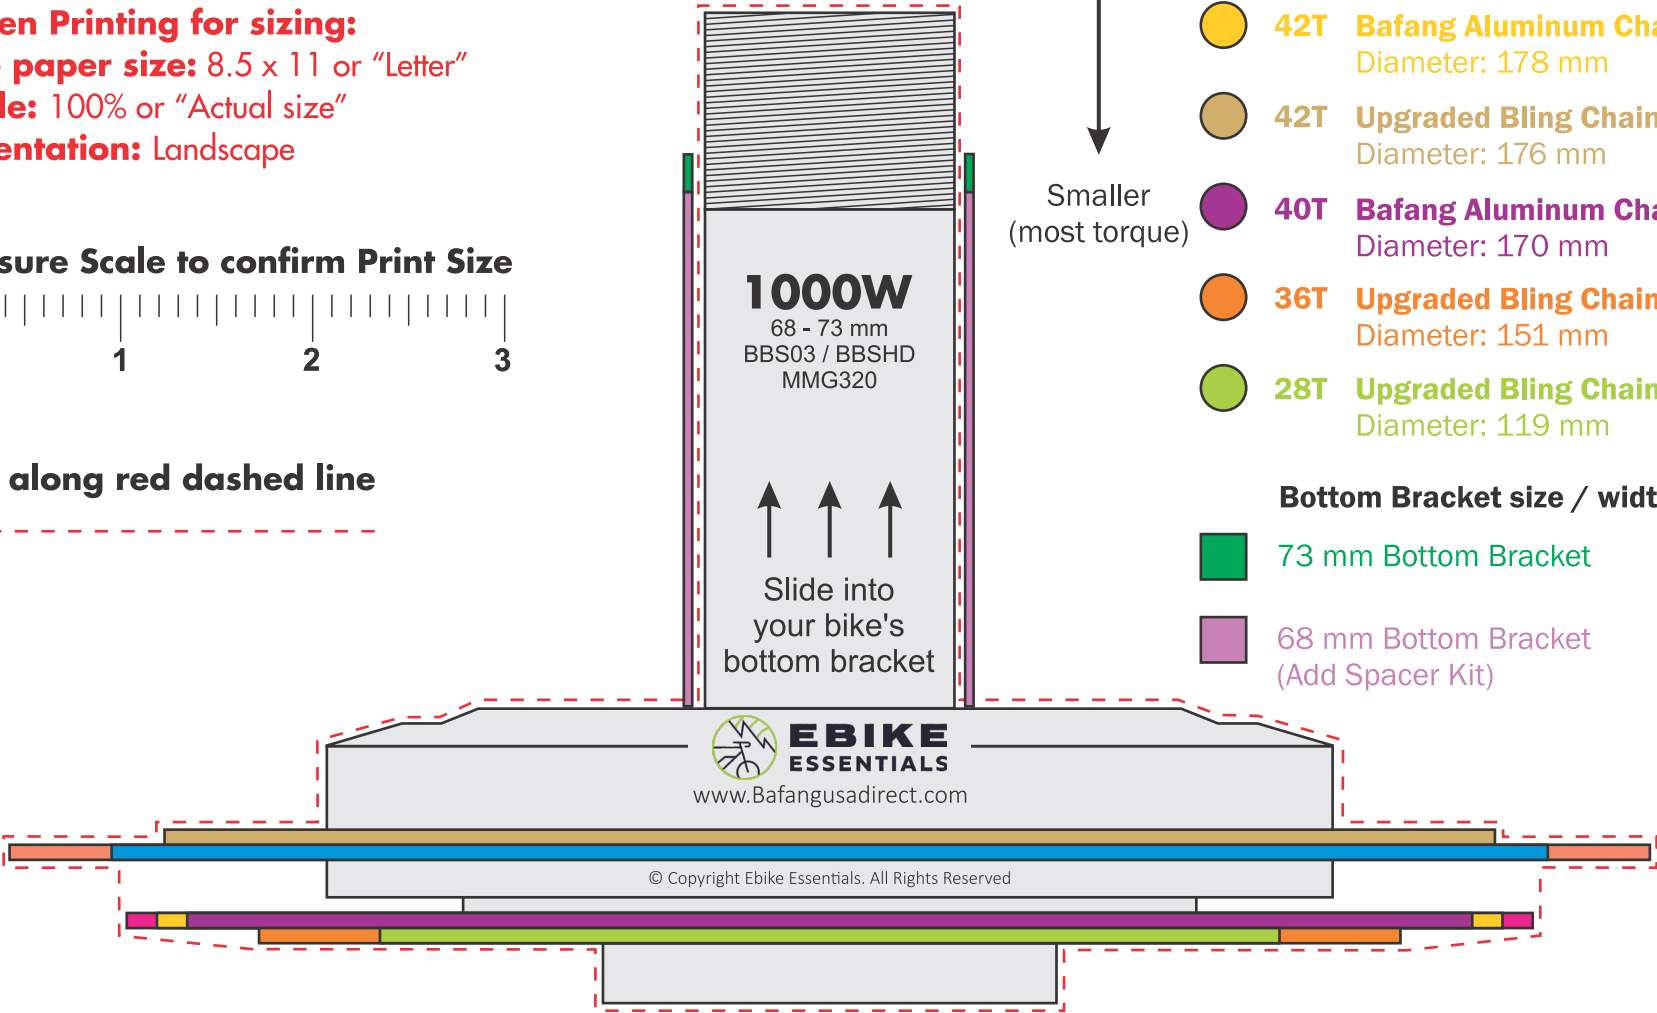

**1000W**  
 68 - 73 mm  
 BBS03 / BBSHD  
 MMG320

**EBIKE  
 ESSENTIALS**

www.Bafangusadirect.com

© Copyright Ebike Essentials. All Rights Reserved

**When Printing for sizing:**  
**Use paper size:** 8.5 x 11 or "Letter"  
**Scale:** 100% or "Actual size"  
**Orientation:** Landscape

**Measure Scale to confirm Print Size**

**Cut along red dashed line**

Chainring Size  
 Larger  
 (most speed)

- **52T Upgraded Bling Chainring**  
Diameter: 217 mm
- **46T Stock Bafang Chainring**  
Diameter: 190 mm
- **44T Bafang Aluminum Chainring**  
Diameter: 186 mm
- **42T Bafang Aluminum Chainring**  
Diameter: 178 mm
- **42T Upgraded Bling Chainring**  
Diameter: 176 mm
- **40T Bafang Aluminum Chainring**  
Diameter: 170 mm
- **36T Upgraded Bling Chainring**  
Diameter: 151 mm
- **28T Upgraded Bling Chainring**  
Diameter: 119 mm

Smaller  
 (most torque)

**Bottom Bracket size / width**

- 73 mm Bottom Bracket
- 68 mm Bottom Bracket  
(Add Spacer Kit)

© Copyright Ebike Essentials. All Rights Reserved