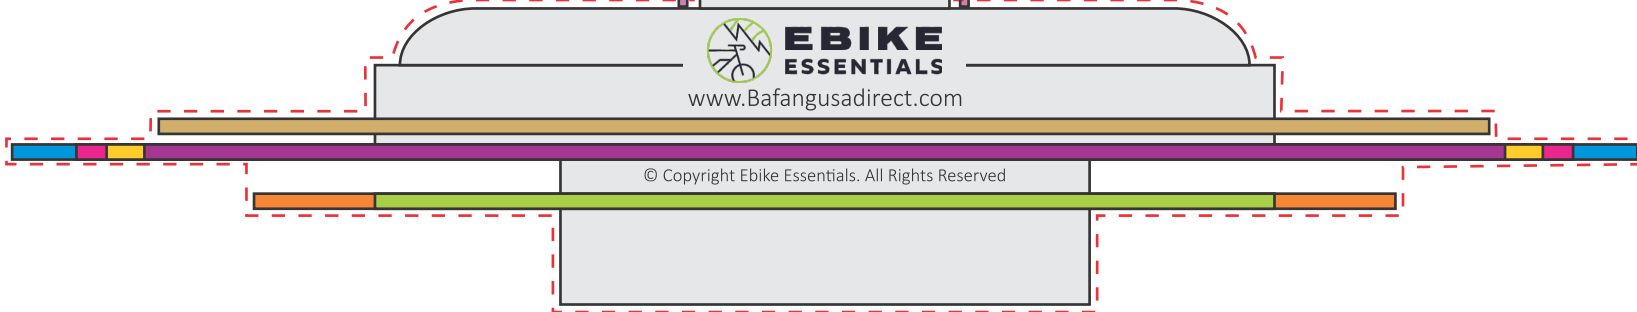

**750W**  
68 - 73 mm  
BBS02B / MM G340

**EBIKE  
ESSENTIALS**

www.Bafangusadirect.com

© Copyright Ebike Essentials. All Rights Reserved

**When Printing for sizing:**  
**Use paper size:** 8.5 x 11 or "Letter"  
**Scale:** 100% or "Actual size"  
**Orientation:** Landscape

**Measure Scale to confirm Print Size**

**Cut along red dashed line**

Chainring Size  
Larger  
(most speed)

Smaller  
(most torque)

- **52T Stock Bafang Chainring**  
Diameter: 215 mm
- **48T Stock Bafang Chainring**  
Diameter: 198 mm
- **46T Stock Bafang Chainring**  
Diameter: 190 mm
- **44T Stock Bafang Chainring**  
Diameter: 180 mm
- **42T Upgraded Bling Chainring**  
Diameter: 176 mm
- **36T Upgraded Bling Chainring**  
Diameter: 151 mm
- **28T Upgraded Bling Chainring**  
Diameter: 119 mm

**Bottom Bracket size / width**

- 73 mm Bottom Bracket  
(Add 73 mm Hardware Kit)
- 68 mm Bottom Bracket

© Copyright Ebike Essentials. All Rights Reserved