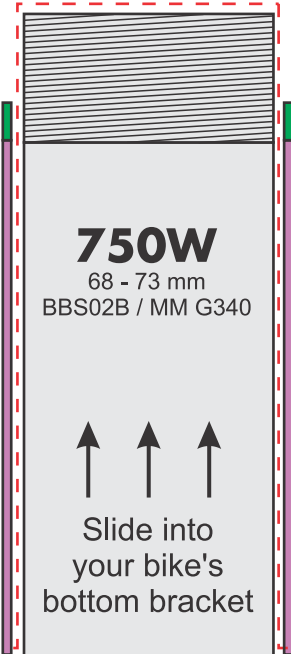

**750W**  
68 - 73 mm  
BBS02B / MM G340

**EBIKE  
ESSENTIALS**

www.Bafangusadirect.com

© Copyright Ebike Essentials. All Rights Reserved

**When Printing for sizing:**  
**Use paper size:** 8.5 x 11 or "Letter"  
**Scale:** 100% or "Actual size"  
**Orientation:** Landscape

**Measure Scale to confirm Print Size**

**Cut along red dashed line**

Chainring Size  
Larger  
(most speed)

Smaller  
(most torque)

- **52T Stock Bafang Chainring**  
Diameter: 215 mm
- **48T Stock Bafang Chainring**  
Diameter: 198 mm
- **46T Stock Bafang Chainring**  
Diameter: 190 mm
- **44T Stock Bafang Chainring**  
Diameter: 180 mm
- **42T Upgraded Bling Chainring**  
Diameter: 176 mm
- **36T Upgraded Bling Chainring**  
Diameter: 151 mm
- **28T Upgraded Bling Chainring**  
Diameter: 119 mm

**Bottom Bracket size / width**

- 73 mm Bottom Bracket  
(Add 73 mm Hardware Kit)
- 68 mm Bottom Bracket

© Copyright Ebike Essentials. All Rights Reserved