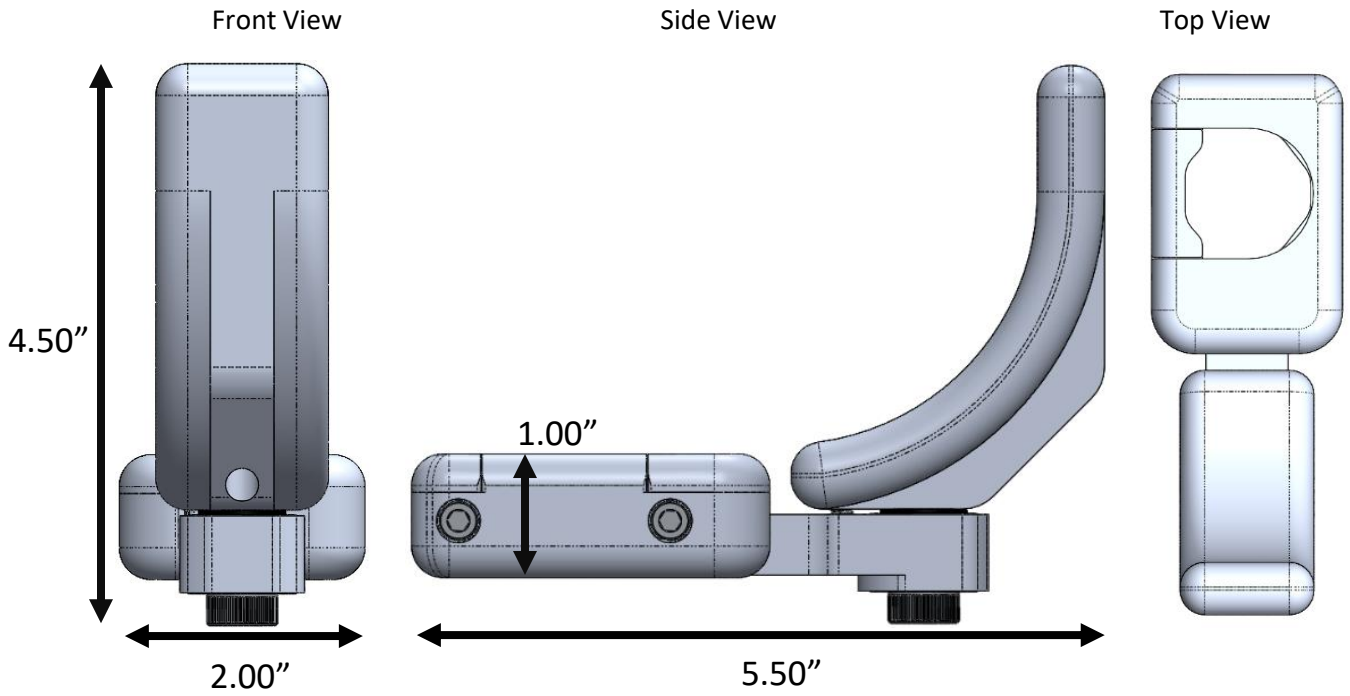

HandsFree Door Opener – Medium Bar Handle Dimensions

Note: All dimensions are rounded up to the nearest quarter inch.

Pull Orientation:

Push Orientation: