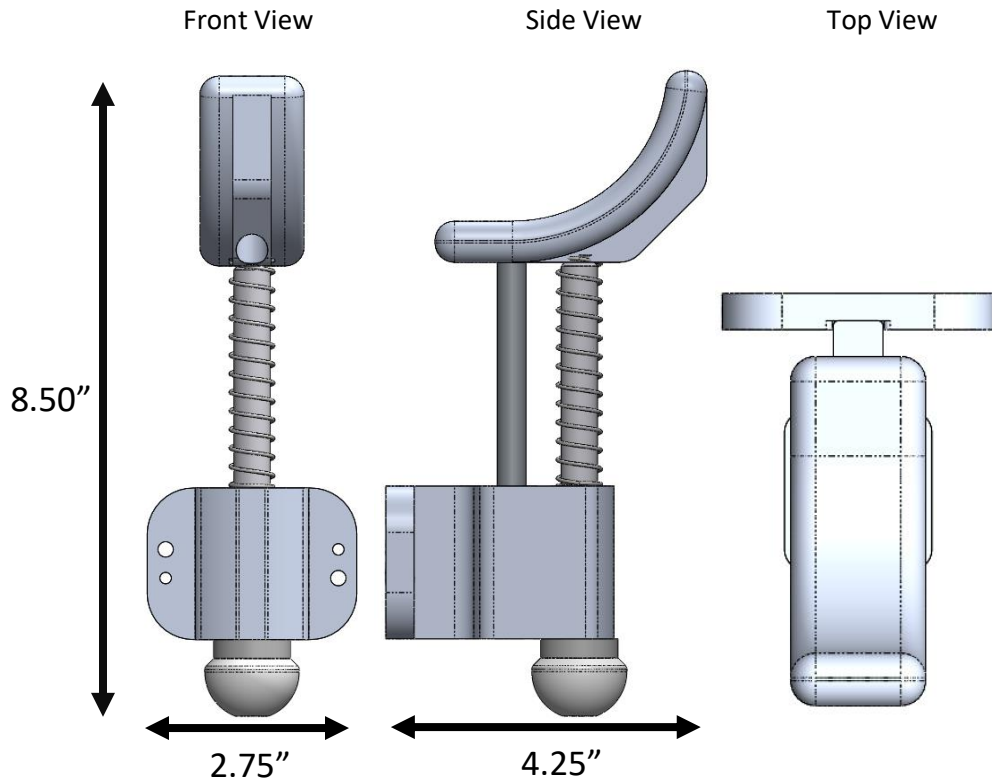

HandsFree Door Opener – Lever Handle Packing Dimensions

Note: All dimensions are rounded up to the nearest quarter inch.

Pull Orientation:

Push Orientation: