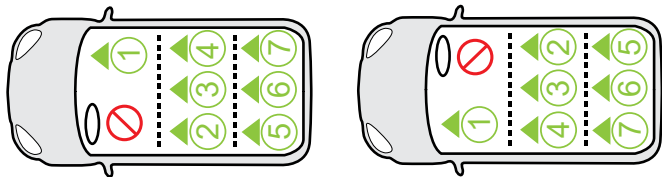

**COSATTO**<sup>®</sup>  
clever stuff for happy babies

**Will this seat  
fit my car?**

**Tote i-Size**  
Car Seat

40 - 87cm rearward facing, fitted using the vehicle belt only.

- For seating positions for other fitting options, please refer to the Cosatto fit checker app (<http://cosat.to/fitchecker>) or the vehicle fitting list section on the website (<http://cosat.to/toteisizevl>).
- The numbers in the vehicle diagram below correspond with the seat positions listed in the vehicle fitting list.

- If the child restraint can be fitted, the suitable seat position(s) is marked with ●
- If the child restraint cannot be fitted, the suitable seat position(s) is marked with ○
- Electric or hybrid vehicles are marked with ⚡
- i-Size vehicles are marked with 
- Vehicles with under-floor storage compartment(s) is marked with **SBI** - Please consult the vehicle's handbook prior to fitting this child restraint in these vehicles.
- Vehicles with a cabin roof height which could restrict the child restraint from being installed forward facing are marked with !
- If your vehicle is not listed in this list or it is not marked with either a ● or ○ then please refer to the vehicle's handbook or contact Cosatto or retailer for further information.
- Seat positions in other vehicles may also be suitable to accept the child restraint. If in doubt, consult either Cosatto or the retailer.