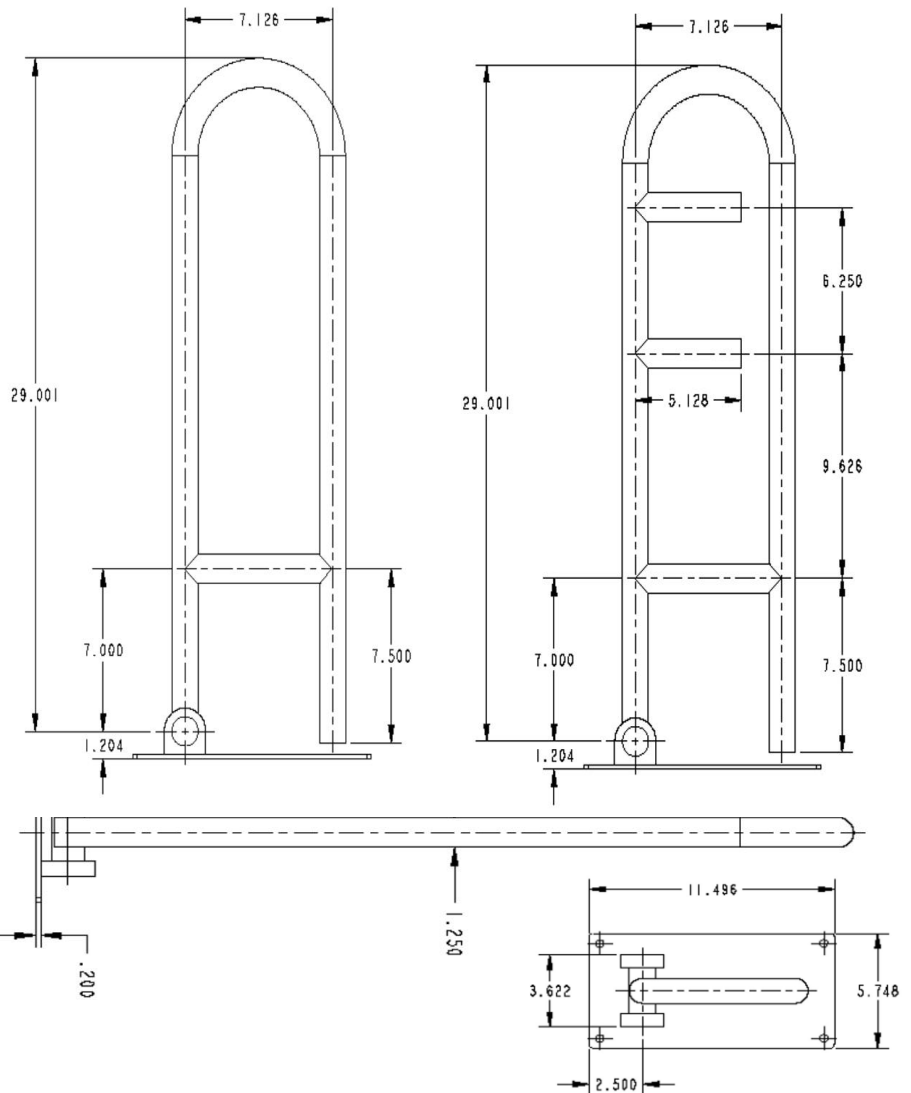

Home Care Technical Specification

Flip Up Grab Bars

R8960

Stock Numbers:

R8960FD – Flip Up Grab Bar
Stainless Steel Peened Finish
1 ¼" Diameter Bar

R8962FD – Flip Up Grab Bar
Stainless Steel Peened Finish
Toilet Paper Holder Included
1 ¼" Diameter Bar

R8960FDW – Flip Up Grab Bar
Glacier White Finish
1 ¼" Diameter Bar

R8962FDW – Flip Up Grab Bar
Glacier White Finish
Toilet Paper Holder Included
1 ¼" Diameter Bar

Dimensions:

Materials:

Grab Bar - 19 gauge type 304 stainless steel
Mounting Plate - aluminum die cast

Compliance:

- ADA,
- Tested to 300 lbs. pull

Stock Number: _____ **Flip Up Grab Bars**
By Creative Specialties

25300 AL MOEN DRIVE • NORTH OLMSTED, OH 44070
CORPORATE HEADQUARTERS: (800) 321-8809 • FAX: (800) 848-6636
INTERNATIONAL: (440) 962-2000 • FAX: (440) 962-2726
CUSTOMER SERVICE (USA): 800-882-0116 • FAX: (888) 379-2720
WWW.MOEN.COM