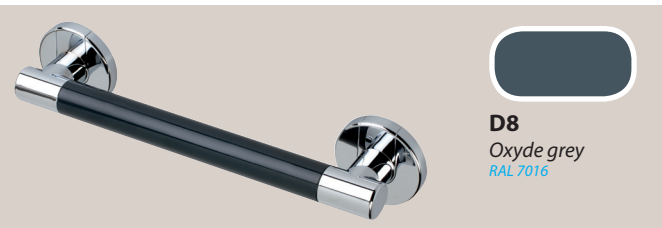

### Safety Grab Bar, straight

External finish	Bright stainless steel /chrome
Structure	Stainless steel with ABS chromed ends and wall flanges
Packaging	Cardboard box
Package	Single unit

Code	overall dimensions [inches]	inter-axis dimensions [inches]
<b>G18UAS11</b>	[W (A1)x DxH] 15 3/16x2 3/4x3 1/8	[A] 12
<b>G18UAS12</b>	[W (A1)x DxH] 19 1/8x2 3/4x3 1/8	[A] 16
<b>G18UAS13</b>	[W (A1)x DxH] 21 1/8x2 3/4x3 1/8	[A] 18
<b>G18UAS14</b>	[W (A1)x DxH] 27 3/16x2 3/4x3 1/8	[A] 24
<b>G18UAS16</b>	[W (A1)x DxH] 39 1/8x2 3/4x3 1/8	[A] 36

### Safety Grab Bar, with hand shower holder

External finish	Bright stainless steel /chrome
Structure	Stainless steel with ABS chromed ends and wall flanges
Packaging	Cardboard box
Package	Single unit

Code	overall dimensions [inches]	inter-axis dimensions [inches]
<b>G18UOS01</b>	[WxDx (A1)H] 3 1/8x2 3/4x39 1/8	[A] 36

**N2**  
Steel Bright

**D8**  
Oxyde grey  
RAL 7016

**PA**  
Cherry  
RAL 3027

**W2**  
Warm white

**T6**  
Sand  
RAL 1001

Issued April 2014 • Doc ID 14042014

Data here given are not binding, can be changed without notice