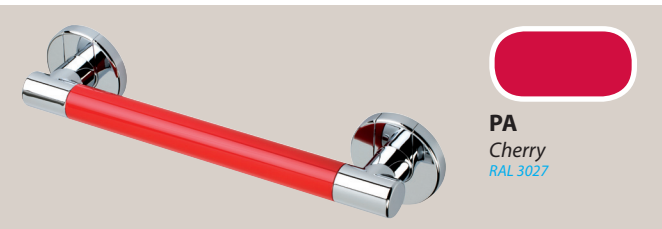

### Safety Grab Bar, straight

External finish	Bright stainless steel /chrome
Structure	Stainless steel with ABS chromed ends and wall flanges
Packaging	Cardboard box
Package	Single unit

Code	overall dimensions [inches]	inter-axis dimensions [inches]
<b>G18UAS11</b>	[W (A1)x DxH] 15 3/16x2 3/4x3 1/8	[A] 12
<b>G18UAS12</b>	[W (A1)x DxH] 19 1/8x2 3/4x3 1/8	[A] 16
<b>G18UAS13</b>	[W (A1)x DxH] 21 1/8x2 3/4x3 1/8	[A] 18
<b>G18UAS14</b>	[W (A1)x DxH] 27 3/16x2 3/4x3 1/8	[A] 24
<b>G18UAS16</b>	[W (A1)x DxH] 39 1/8x2 3/4x3 1/8	[A] 36

### Safety Grab Bar, with hand shower holder

External finish	Bright stainless steel /chrome
Structure	Stainless steel with ABS chromed ends and wall flanges
Packaging	Cardboard box
Package	Single unit

Code	overall dimensions [inches]	inter-axis dimensions [inches]
<b>G18UOS01</b>	[WxDx (A1)H] 3 1/8x2 3/4x39 1/8	[A] 36

**N2**  
Steel Bright

**D8**  
Oxyde grey  
RAL 7016

**PA**  
Cherry  
RAL 3027

**W2**  
Warm white

**T6**  
Sand  
RAL 1001

Issued April 2014 • Doc ID 14042014

Data here given are not binding, can be changed without notice