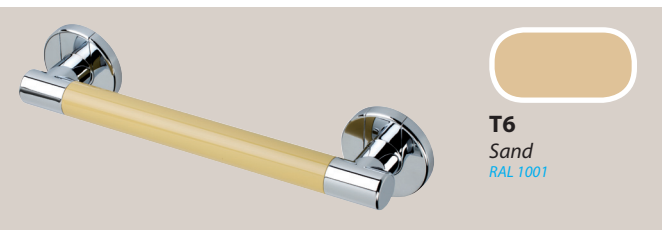

### Safety Grab Bar, with hand shower holder

External finish	Bright stainless steel /chrome
Structure	Stainless steel with ABS chromed ends and wall flanges
Packaging	Cardboard box
Package	Single unit

Code	overall dimensions [inches]	inter-axis dimensions [inches]
<b>G18UOS01</b>	[WxDx (A1)H] 3 1/8x2 3/4x39 1/8	[A] 36

**N2**  
Steel Bright

**D8**  
Oxyde grey  
RAL 7016

**PA**  
Cherry  
RAL 3027

**W2**  
Warm white

**T6**  
Sand  
RAL 1001

Issued April 2014 • Doc ID 14042014

Data here given are not binding, can be changed without notice