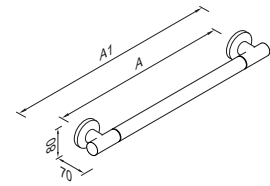

### Safety Grab Bar, straight

External finish	Bright stainless steel /chrome
Structure	Stainless steel with ABS chromed ends and wall flanges
Packaging	Cardboard box
Package	Single unit

Code	overall dimensions [inches]	inter-axis dimensions [inches]
<b>G18UAS11</b>	[W (A1)x DxH] 15 3/16x2 3/4x3 1/8	[A] 12
<b>G18UAS12</b>	[W (A1)x DxH] 19 1/8x2 3/4x3 1/8	[A] 16
<b>G18UAS13</b>	[W (A1)x DxH] 21 1/8x2 3/4x3 1/8	[A] 18
<b>G18UAS14</b>	[W (A1)x DxH] 27 3/16x2 3/4x3 1/8	[A] 24
<b>G18UAS16</b>	[W (A1)x DxH] 39 1/8x2 3/4x3 1/8	[A] 36

### Safety Grab Bar, with hand shower holder

External finish	Bright stainless steel /chrome
Structure	Stainless steel with ABS chromed ends and wall flanges
Packaging	Cardboard box
Package	Single unit

Code	overall dimensions [inches]	inter-axis dimensions [inches]
<b>G18UOS01</b>	[WxDx (A1)H] 3 1/8x2 3/4x39 1/8	[A] 36