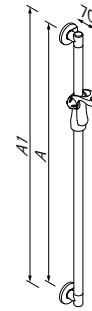

### Safety Grab Bar, straight

External finish	Bright stainless steel /chrome
Structure	Stainless steel with ABS chromed ends and wall flanges
Packaging	Cardboard box
Package	Single unit

Code	overall dimensions [inches]	inter-axis dimensions [inches]
<b>G18UAS11</b>	[W (A1)x DxH] 15 3/16x2 3/4x3 1/8	[A] 12
<b>G18UAS12</b>	[W (A1)x DxH] 19 1/8x2 3/4x3 1/8	[A] 16
<b>G18UAS13</b>	[W (A1)x DxH] 21 1/8x2 3/4x3 1/8	[A] 18
<b>G18UAS14</b>	[W (A1)x DxH] 27 3/16x2 3/4x3 1/8	[A] 24
<b>G18UAS16</b>	[W (A1)x DxH] 39 1/8x2 3/4x3 1/8	[A] 36

### Safety Grab Bar, with hand shower holder

External finish	Bright stainless steel /chrome
Structure	Stainless steel with ABS chromed ends and wall flanges
Packaging	Cardboard box
Package	Single unit

Code	overall dimensions [inches]	inter-axis dimensions [inches]
<b>G18UOS01</b>	[WxDx (A1)H] 3 1/8x2 3/4x39 1/8	[A] 36