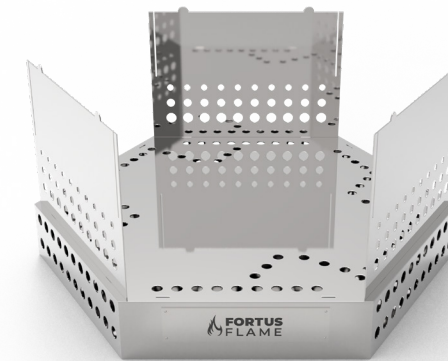

Fortus Flame was established in 2020 on a farm in America's Heartland by identical twin brothers, myself (Jordon) and my brother (Jerrod). It began as a metal sign shop and gradually evolved into a leading smokeless fire pit company. Growing up on a central Illinois farm instilled in us a strong work ethic, where hard work was ingrained in our upbringing.

Weekends spent outdoors were synonymous with bonfires shared with friends and family. However, as winter approached, storing the fire pit became an annual challenge. It occupied excessive garage space and was poorly made, lasting only a single season.

Frustrated by these recurring issues, my brother and I were determined to revolutionize the fire pit experience. Drawing upon our metalworking skills, we engineered a collapsible fire pit for convenient storage and travel. Furthermore, we innovated to make it smokeless.

Today, our fire pits offer a worry-free experience enjoyed by people worldwide. Bulky, substandard fire pits are a thing of the past as we continue to redefine outdoor enjoyment for all.

STEP 01