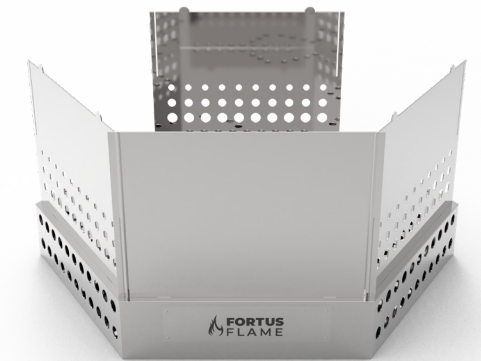

Fortus Flame was established in 2020 on a farm in America's Heartland by identical twin brothers, myself (Jordon) and my brother (Jerrod). It began as a metal sign shop and gradually evolved into a leading smokeless fire pit company. Growing up on a central Illinois farm instilled in us a strong work ethic, where hard work was ingrained in our upbringing.

Weekends spent outdoors were synonymous with bonfires shared with friends and family. However, as winter approached, storing the fire pit became an annual challenge. It occupied excessive garage space and was poorly made, lasting only a single season.

Frustrated by these recurring issues, my brother and I were determined to revolutionize the fire pit experience. Drawing upon our metalworking skills, we engineered a collapsible fire pit for convenient storage and travel. Furthermore, we innovated to make it smokeless.

Today, our fire pits offer a worry-free experience enjoyed by people worldwide. Bulky, substandard fire pits are a thing of the past as we continue to redefine outdoor enjoyment for all.

STEP 02