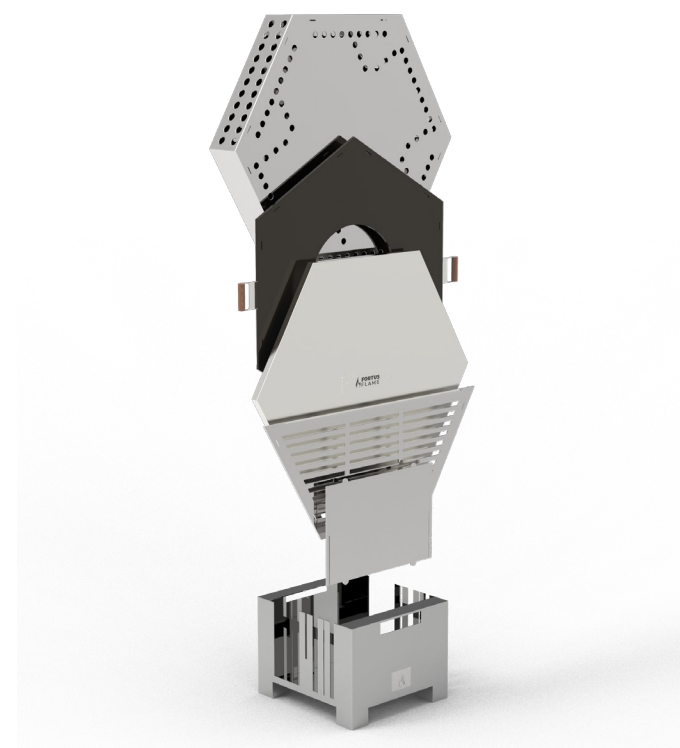

Fortus Flame was established in 2020 on a farm in America's Heartland by identical twin brothers, myself (Jordon) and my brother (Jerrod). It began as a metal sign shop and gradually evolved into a leading smokeless fire pit company. Growing up on a central Illinois farm instilled in us a strong work ethic, where hard work was ingrained in our upbringing.

Weekends spent outdoors were synonymous with bonfires shared with friends and family. However, as winter approached, storing the fire pit became an annual challenge. It occupied excessive garage space and was poorly made, lasting only a single season.

Frustrated by these recurring issues, my brother and I were determined to revolutionize the fire pit experience. Drawing upon our metalworking skills, we engineered a collapsible fire pit for convenient storage and travel. Furthermore, we innovated to make it smokeless.

Today, our fire pits offer a worry-free experience enjoyed by people worldwide. Bulky, substandard fire pits are a thing of the past as we continue to redefine outdoor enjoyment for all.