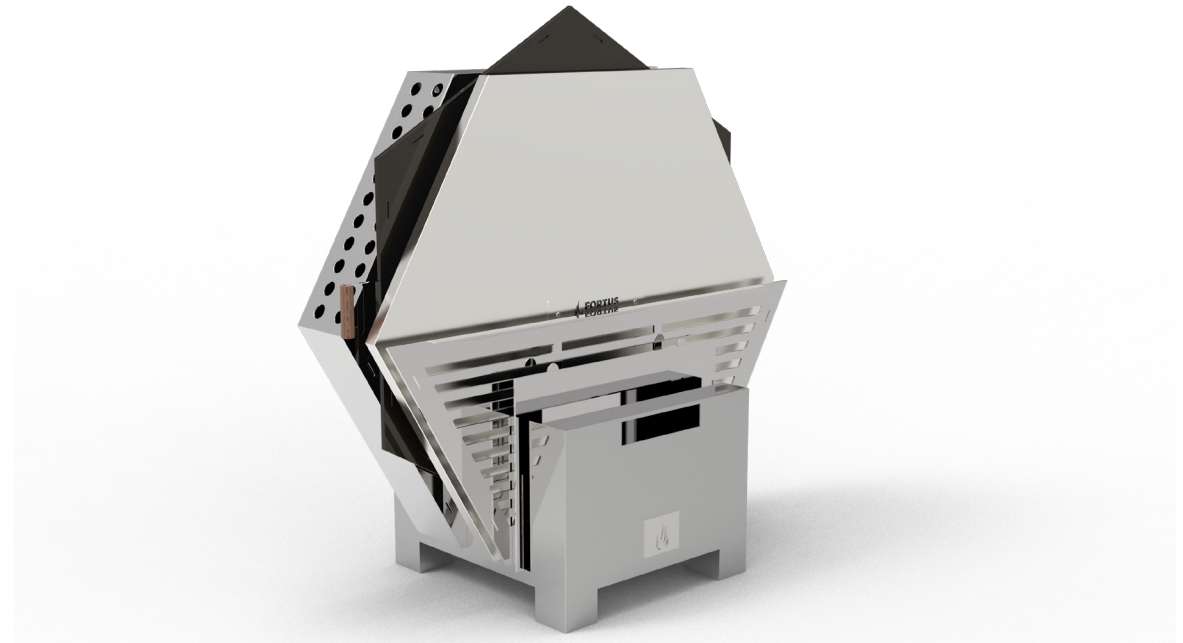

Fortus Flame was established in 2020 on a farm in America's Heartland by identical twin brothers, myself (Jordon) and my brother (Jerrod). It began as a metal sign shop and gradually evolved into a leading smokeless fire pit company. Growing up on a central Illinois farm instilled in us a strong work ethic, where hard work was ingrained in our upbringing.

Weekends spent outdoors were synonymous with bonfires shared with friends and family. However, as winter approached, storing the fire pit became an annual challenge. It occupied excessive garage space and was poorly made, lasting only a single season.

Frustrated by these recurring issues, my brother and I were determined to revolutionize the fire pit experience. Drawing upon our metalworking skills, we engineered a collapsible fire pit for convenient storage and travel. Furthermore, we innovated to make it smokeless.

Today, our fire pits offer a worry-free experience enjoyed by people worldwide. Bulky, substandard fire pits are a thing of the past as we continue to redefine outdoor enjoyment for all.