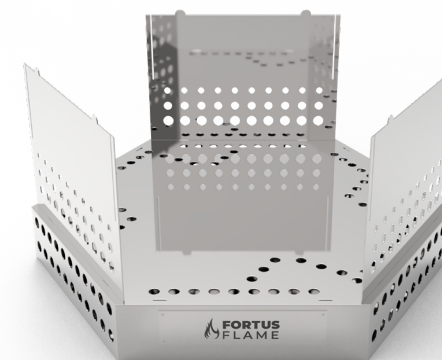

Fortus Flame was established in 2020 on a farm in America's Heartland by identical twin brothers, myself (Jordon) and my brother (Jerrod). It began as a metal sign shop and gradually evolved into a leading smokeless fire pit company. Growing up on a central Illinois farm instilled in us a strong work ethic, where hard work was ingrained in our upbringing.

Weekends spent outdoors were synonymous with bonfires shared with friends and family. However, as winter approached, storing the fire pit became an annual challenge. It occupied excessive garage space and was poorly made, lasting only a single season.

Frustrated by these recurring issues, my brother and I were determined to revolutionize the fire pit experience. Drawing upon our metalworking skills, we engineered a collapsible fire pit for convenient storage and travel. Furthermore, we innovated to make it smokeless.

Today, our fire pits offer a worry-free experience enjoyed by people worldwide. Bulky, substandard fire pits are a thing of the past as we continue to redefine outdoor enjoyment for all.

STEP 01