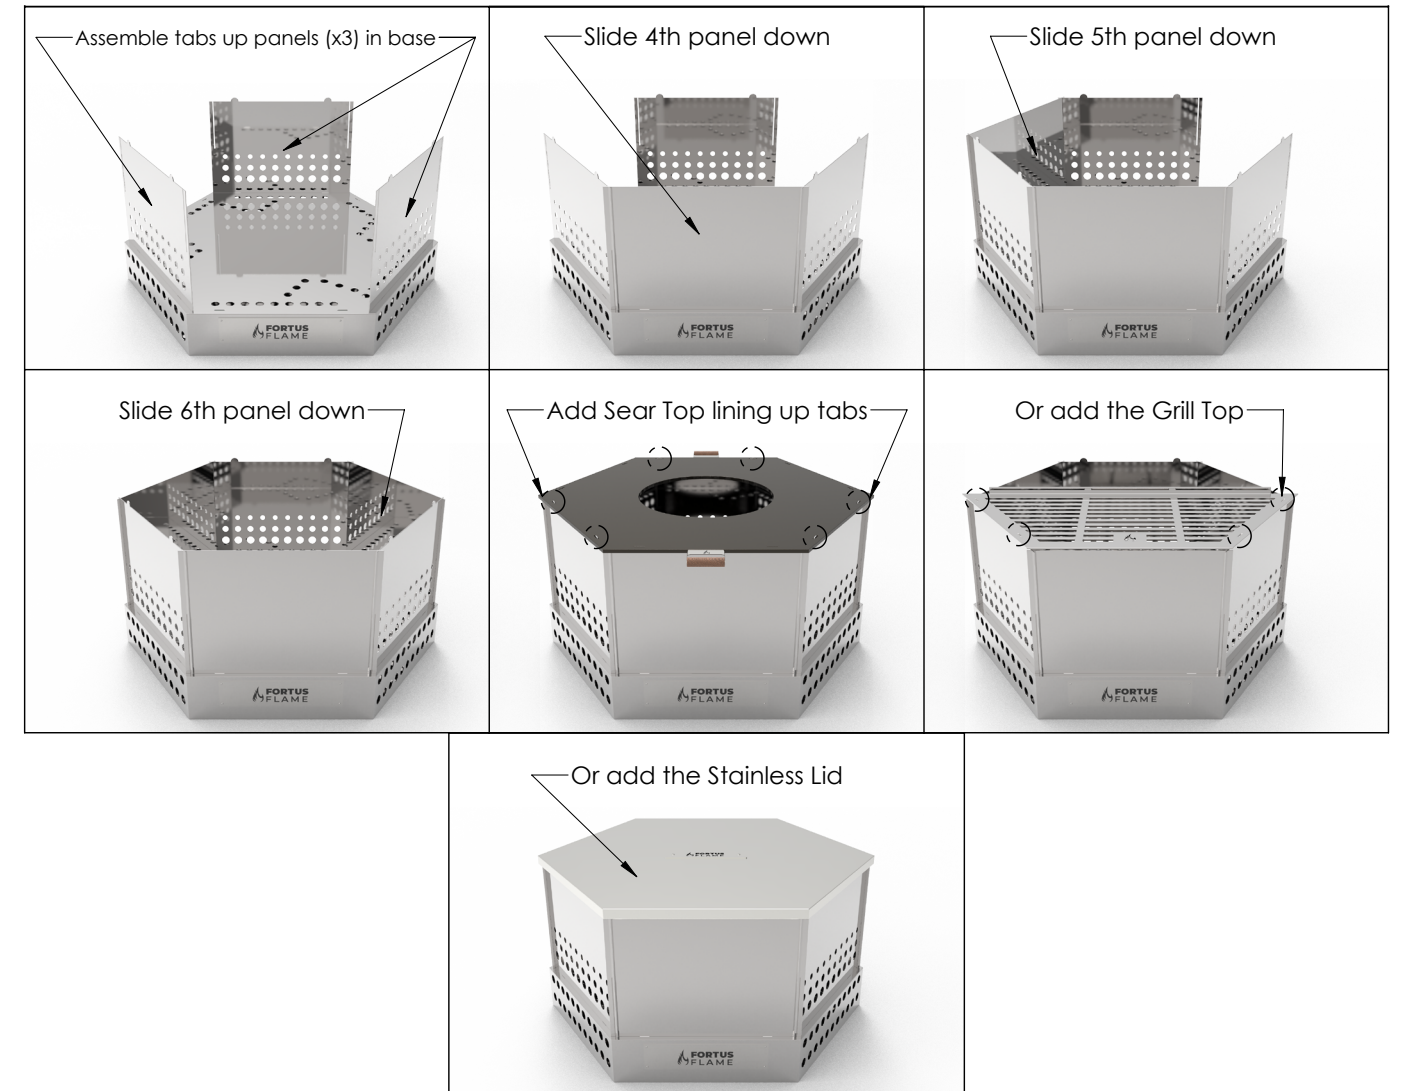

All 6 Series Fire Pit Grill Tops

STEP 01

STEP 02

STEP 03

STEP 04

STEP 05

ASSEMBLY GUIDELINE

**FORTUS
FLAME**