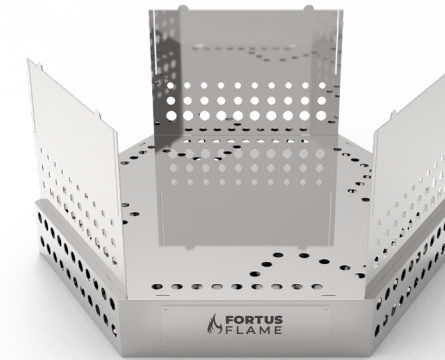

ASSEMBLY INSTRUCTIONS

All 6 Series Fire Pit Grill Tops

STEP 01