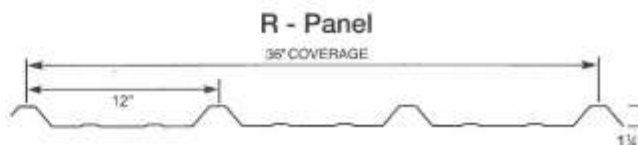

FRONTIER METAL

13737 Hwy 52 • Versailles, MO 65084 • 573-569-4800

COLOR SELECTION CARD 40-YEAR LIMITED PAINT WARRANTY

Brown	Tan	Ash Gray	Charcoal
Light Stone	Hunter Green	Alamo White	Rustic Red
Ocean Blue	Brilliant White	Burgundy	Taupe
Burnished Slate	Gallery Blue	Brite Red	Dark Green
Copper Metallic	Ivory	Matte Black	Pewter Gray

All Colors Meet Energy Star Requirements
All Colors Carry A 40-Year Limited Paint Warranty
Copper Metallic Can Vary Slightly Between Orders
Actual Colors Can Vary Slightly From This Chart

SHERWIN-WILLIAMS.
Coil Coatings