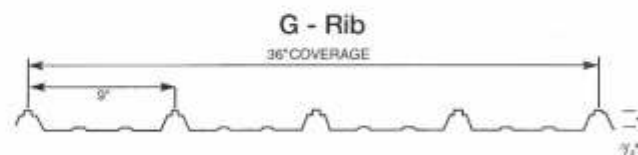

FRONTIER METAL

13737 Hwy 52 • Versailles, MO 65084 • 573-569-4800

COLOR SELECTION CARD 40-YEAR LIMITED PAINT WARRANTY

Brown	Tan	Ash Gray	Charcoal
Light Stone	Hunter Green	Alamo White	Rustic Red
Ocean Blue	Brilliant White	Burgundy	Taupe
Burnished Slate	Gallery Blue	Brite Red	Dark Green
Copper Metallic	Ivory	Matte Black	Pewter Gray

All Colors Meet Energy Star Requirements
All Colors Carry A 40-Year Limited Paint Warranty
Copper Metallic Can Vary Slightly Between Orders
Actual Colors Can Vary Slightly From This Chart

SHERWIN-WILLIAMS.
Coil Coatings