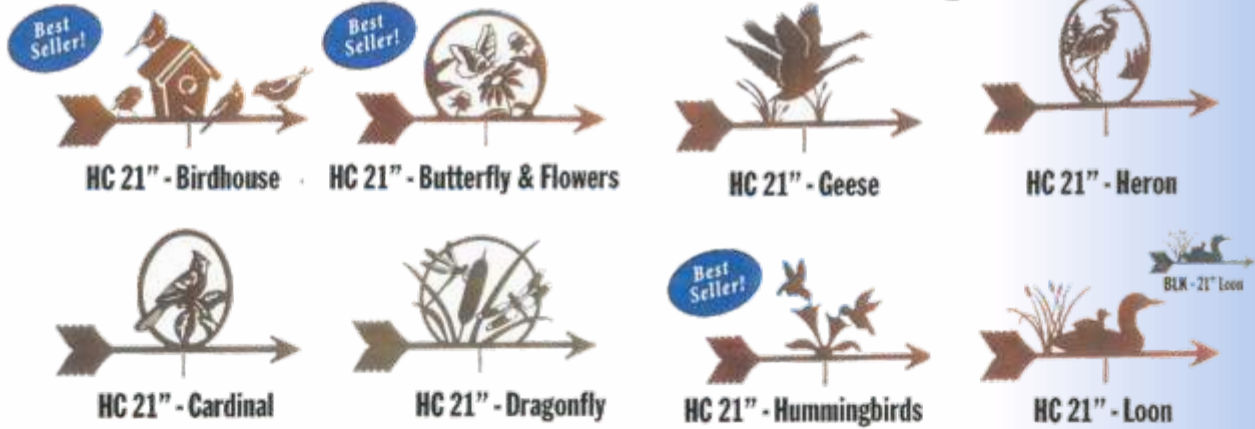

LASER-CUT 14 GAUGE STEEL POWDER COATED WEATHERVANES

Birds & Butterfly