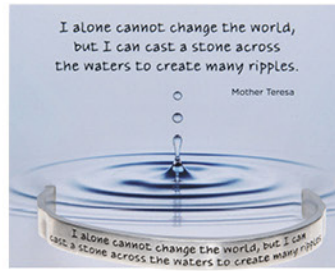

“Quotable Cuffs”

Wear what inspires you.

PINK TEXT DENOTES NEW STYLE

CUFF ON CARD - \$9 | CUFF ONLY - \$8 (EXCEPT WHERE NOTED)

CUFF: CF-HMS CUFF ON CARD: PCCF-HMS
INSIDE CUFF: IMAGE OF ARROWS

CUFF: CF-ICW CUFF ON CARD: PCCF-ICW