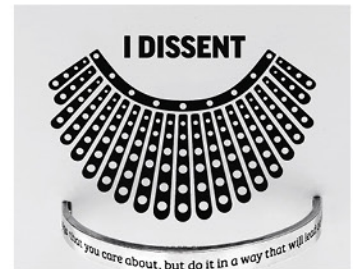

CUFF: CF-DOT CUFF ON CARD: PCCF-DOT

CUFF: CF-DSB CUFF ON CARD: PCCF-DSB

CUFF: CF-DST CUFF ON CARD: PCCF-DST
INSIDE CUFF: SPREAD LOVE WHEREVER YOU GO
- MOTHER TERESA

CUFF: CF-DWC CUFF ON CARD: PCCF-DWC
INSIDE CUFF: ENCOURAGE - GUIDE - INSPIRE

CUFF: CF-DYL CUFF ON CARD: PCCF-DYL

CUFF: CF-ELT CUFF ON CARD: PCCF-ELT

CUFF: CF-EWE CUFF ON CARD: PCCF-EWE
INSIDE CUFF: TOGETHER WE RISE

CUFF: CF-FFT CUFF ON CARD: PCCF-FFT
INSIDE CUFF: RUTH BADER GINSBURG / SUPREME COURT JUSTICE (1993-2020)