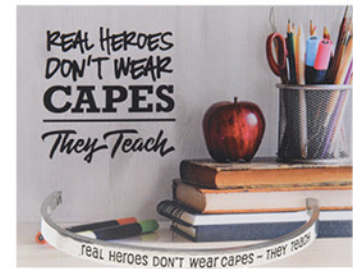

CUFF: CF-DWC CUFF ON CARD: PCCF-DWC
INSIDE CUFF: ENCOURAGE - GUIDE - INSPIRE