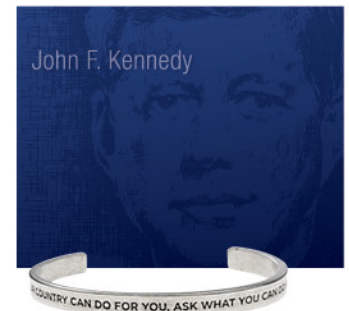

WHITNEY HOWARD DESIGNS

SALES@WHITNEYHOWARDDESIGNS.COM | 818.884.8478 PH | 503.905.1246 FX | PO BOX 8061, CALABASAS, CA 91372 | WHITNEYHOWARD.COM

*****