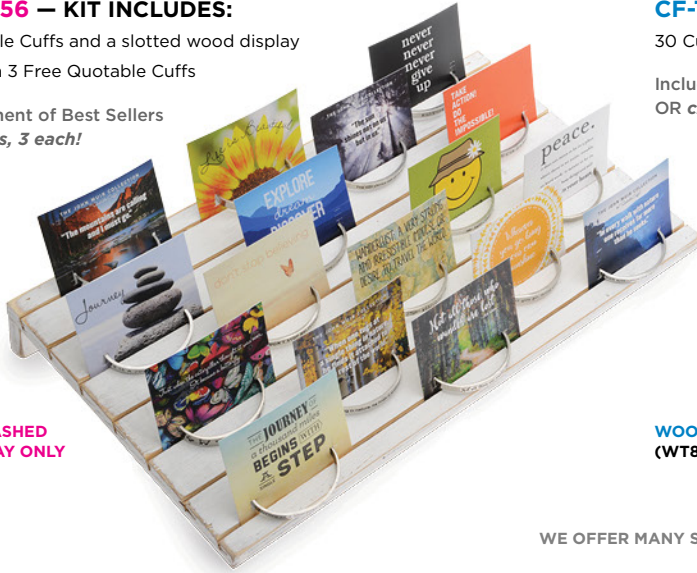

“Quotable Cuffs”

Wear what inspires you.

PINK TEXT DENOTES NEW STYLE

BEST-SELLERS SLOTTED DISPLAY KIT

PCCF-KIT - $356 — KIT INCLUDES:

- 36 carded Quotable Cuffs and a slotted wood display
- Display offset with 3 Free Quotable Cuffs

Includes an assortment of Best Sellers
OR Choose 12 styles, 3 each!

SLOTTED WHITE-WASHED WOOD CARD DISPLAY ONLY (WCD) — $50

BEST-SELLERS TOWER KIT

CF-TK - $240 — KIT INCLUDES:

30 Cuffs and a FREE 8" tall wood Display Tower (4" square base)

Includes an assortment of Best Sellers
OR choose your own 30!