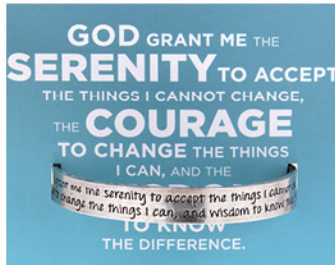

CUFF: CF-PH CUFF ON CARD: PCCF-PH

CUFF: CF-PTW CUFF ON CARD: PCCF-PTW

CUFF: CF-RCE CUFF ON CARD: PCCF-RCE
INSIDE CUFF: RUTH BADER GINSBURG / SUPREME COURT JUSTICE (1993-2020)

CUFF: CF-SBS CUFF ON CARD: PCCF-SBS
INSIDE CUFF: AYN RAND