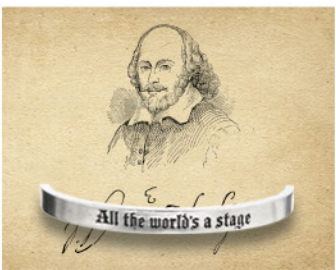

CUFF: CF-NAT CUFF ON CARD: PCCF-NAT

CUFF: CF-TID CUFF ON CARD: PCCF-TID

ENAMEL COLLECTION

CUFF: CF-HOG1 CUFF ON CARD: PCCF-HOG1
INSIDE CUFF: HEART OF GOLD \$13 LOOSE | \$14 W/ CARD

CUFF: CF-UNM CUFF ON CARD: PCCF-UNM
INSIDE CUFF: U & ME \$13 LOOSE | \$14 W/ CARD

CUFF: CF-TUG CUFF ON CARD: PCCF-TUG

SHAKESPEARE COLLECTION

CUFF: CF-ATW CUFF ON CARD: PCCF-ATW
INSIDE CUFF: William Shakespeare

CUFF: CF-TSB CUFF ON CARD: PCCF-TSB
INSIDE CUFF: William Shakespeare

CUFF: CF-TSF CUFF ON CARD: PCCF-TSF