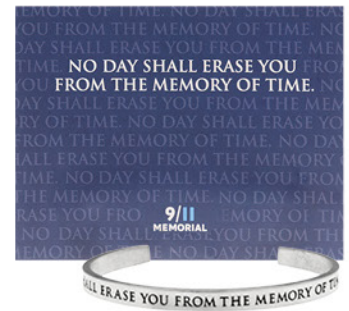

WHITNEY HOWARD DESIGNS

SALES@WHITNEYHOWARDDESIGNS.COM | 818.884.8478 PH | 503.905.1246 FX | PO BOX 8061, CALABASAS, CA 91372 | WHITNEYHOWARD.COM

*****