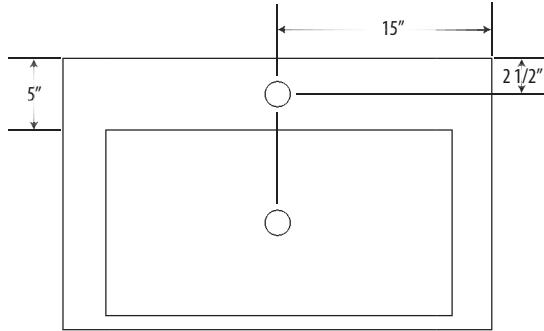

Available in 20", 24", 30", 36", 48", 60"

LPG-024

SPECIFICATIONS

Product material:	Natural Limestone
Width:	24"
Height:	5 1/2"
Depth:	20"
Approx. weight:	>100 lbs

NOTES

UNIK STONE can not be held responsible for any technical errors and is allowed to make changes on specifications without notice. The dimensions are approximative. For more informations on Unik Stone's warranty, please contact your Unik Stone dealer.

Available in 20", 24", 30", 36", 48", 60"

LPG-030

SPECIFICATIONS

Product material:	Natural Limestone
Width:	30"
Height:	5 1/2"
Depth:	20"
Approx. weight:	>100 lbs

NOTES

UNIK STONE can not be held responsible for any technical errors and is allowed to make changes on specifications without notice. The dimensions are approximative. For more informations on Unik Stone's warranty, please contact your Unik Stone dealer.

Available in 20", 24", 30", 36", 48", 60"

LPG-036

SPECIFICATIONS

Product material:	Natural Limestone
Width:	36"
Height:	5 1/2"
Depth:	20"
Approx. weight:	>150 lbs

NOTES

UNIK STONE can not be held responsible for any technical errors and is allowed to make changes on specifications without notice. The dimensions are approximative. For more informations on Unik Stone's warranty, please contact your Unik Stone dealer.

Durable and longlasting

Easy maintenance

Available with single or double basin version

LPG-048D

SPECIFICATIONS

Product material:	Natural Limestone
Width:	48"
Height:	5 1/2"
Depth:	20"
Approx. weight:	>200 lbs