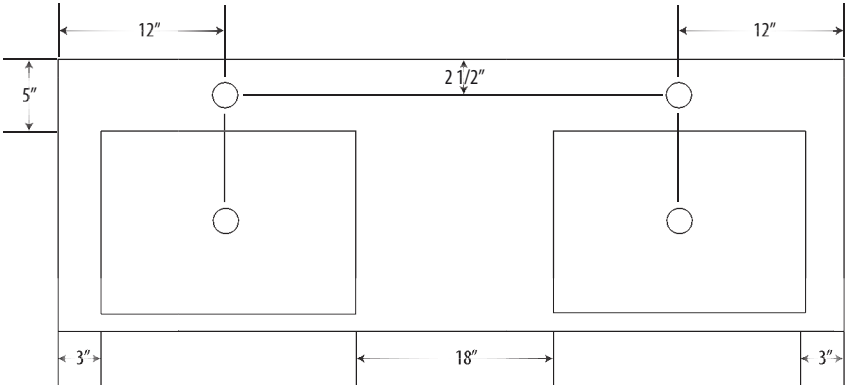

Easy maintenance

Available in 20" , 24" , 30" , 36" , 48" , 60"

LPG-048S

SPECIFICATIONS

Product material:	Natural Limestone
Width:	48"
Height:	5 1/2"
Depth:	20"
Approx. weight:	>200 lbs

NOTES

UNIK STONE can not be held responsible for any technical errors and is allowed to make changes on specifications without notice. The dimensions are approximative. For more informations on Unik Stone's warranty, please contact your Unik Stone dealer.

Durable and longlasting

Easy maintenance

Available with single or double basin version

LPG-060D

SPECIFICATIONS

Product material:	Natural Limestone
Width:	60"
Height:	5 1/2"
Depth:	20"
Approx. weight:	>250 lbs