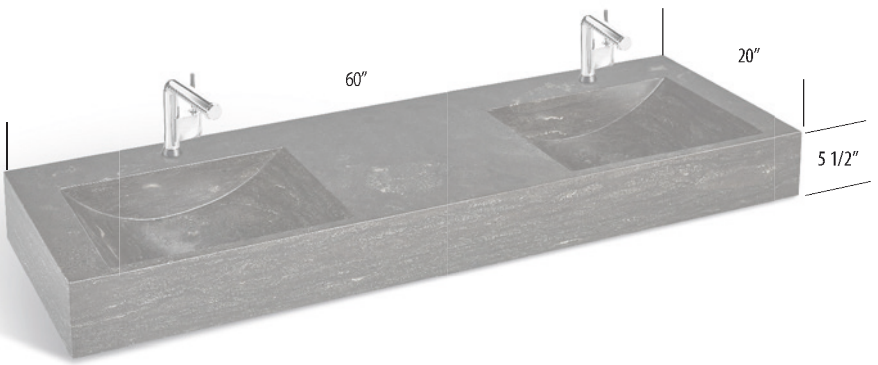

Easy maintenance

Available in 20" , 24" , 30" , 36" , 48" , 60"

LPG-048S

SPECIFICATIONS

Product material:	Natural Limestone
Width:	48"
Height:	5 1/2"
Depth:	20"
Approx. weight:	>200 lbs

NOTES

UNIK STONE can not be held responsible for any technical errors and is allowed to make changes on specifications without notice. The dimensions are approximative. For more informations on Unik Stone's warranty, please contact your Unik Stone dealer.

LPG-060D

60" BLOCK SINK DOUBLE

CLASSIC COLLECTION

Classic elegance of dark stone is centerpiece of any bathroom

Highly practical and functional featuring single basin with counterspace

Solid natural limestone

Durable and longlasting

Easy maintenance

Available with single or double basin version

LPG-060D

SPECIFICATIONS

Product material:	Natural Limestone
Width:	60"
Height:	5 1/2"
Depth:	20"
Approx. weight:	>250 lbs