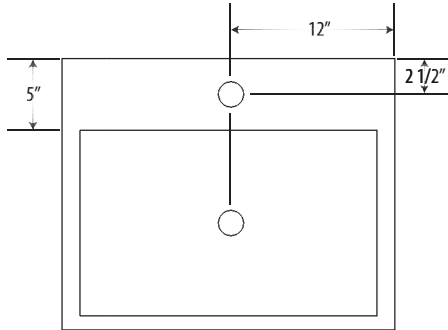

Available in 20", 24", 30", 36", 48", 60"

LPG-024

SPECIFICATIONS

Product material:	Natural Limestone
Width:	24"
Height:	5 1/2"
Depth:	20"
Approx. weight:	>100 lbs

NOTES

UNIK STONE can not be held responsible for any technical errors and is allowed to make changes on specifications without notice. The dimensions are approximative. For more informations on Unik Stone's warranty, please contact your Unik Stone dealer.

Available in 20", 24", 30", 36", 48", 60"

LPG-030

SPECIFICATIONS

Product material:	Natural Limestone
Width:	30"
Height:	5 1/2"
Depth:	20"
Approx. weight:	>100 lbs

NOTES

UNIK STONE can not be held responsible for any technical errors and is allowed to make changes on specifications without notice. The dimensions are approximative. For more informations on Unik Stone's warranty, please contact your Unik Stone dealer.

Available in 20", 24", 30", 36", 48", 60"

LPG-036

SPECIFICATIONS

Product material:	Natural Limestone
Width:	36"
Height:	5 1/2"
Depth:	20"
Approx. weight:	>150 lbs

NOTES

UNIK STONE can not be held responsible for any technical errors and is allowed to make changes on specifications without notice. The dimensions are approximative. For more informations on Unik Stone's warranty, please contact your Unik Stone dealer.

Durable and longlasting

Easy maintenance

Available with single or double basin version

LPG-048D

SPECIFICATIONS

Product material:	Natural Limestone
Width:	48"
Height:	5 1/2"
Depth:	20"
Approx. weight:	>200 lbs