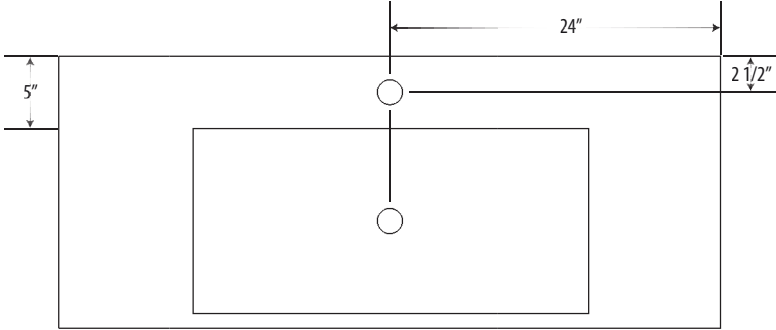

Durable and longlasting

Easy maintenance

Available with single or double basin version

LPG-048D

SPECIFICATIONS

Product material:	Natural Limestone
Width:	48"
Height:	5 1/2"
Depth:	20"
Approx. weight:	>200 lbs

Easy maintenance

Available in 20" , 24" , 30" , 36" , 48" , 60"

LPG-048S

SPECIFICATIONS

Product material:	Natural Limestone
Width:	48"
Height:	5 1/2"
Depth:	20"
Approx. weight:	>200 lbs

NOTES

UNIK STONE can not be held responsible for any technical errors and is allowed to make changes on specifications without notice. The dimensions are approximative. For more informations on Unik Stone's warranty, please contact your Unik Stone dealer.