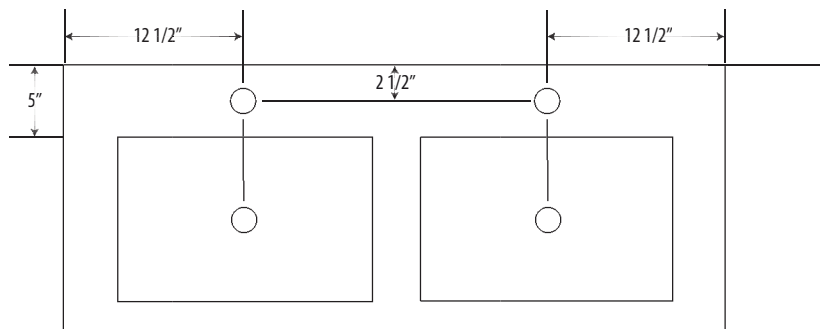

Available in 20", 24", 30", 36", 48", 60"

LPG-024

SPECIFICATIONS

Product material:	Natural Limestone
Width:	24"
Height:	5 1/2"
Depth:	20"
Approx. weight:	>100 lbs

NOTES

UNIK STONE can not be held responsible for any technical errors and is allowed to make changes on specifications without notice. The dimensions are approximative. For more informations on Unik Stone's warranty, please contact your Unik Stone dealer.

Available in 20", 24", 30", 36", 48", 60"

LPG-036

SPECIFICATIONS

Product material:	Natural Limestone
Width:	36"
Height:	5 1/2"
Depth:	20"
Approx. weight:	>150 lbs

NOTES

UNIK STONE can not be held responsible for any technical errors and is allowed to make changes on specifications without notice. The dimensions are approximative. For more informations on Unik Stone's warranty, please contact your Unik Stone dealer.

Durable and longlasting

Easy maintenance

Available with single or double basin version

LPG-048D

SPECIFICATIONS

Product material:	Natural Limestone
Width:	48"
Height:	5 1/2"
Depth:	20"
Approx. weight:	>200 lbs

Easy maintenance

Available in 20" , 24" , 30" , 36" , 48" , 60"

LPG-048S

SPECIFICATIONS

Product material:	Natural Limestone
Width:	48"
Height:	5 1/2"
Depth:	20"
Approx. weight:	>200 lbs

NOTES

UNIK STONE can not be held responsible for any technical errors and is allowed to make changes on specifications without notice. The dimensions are approximative. For more informations on Unik Stone's warranty, please contact your Unik Stone dealer.