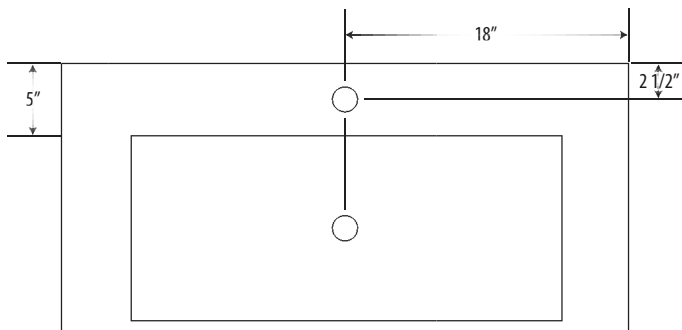

Available in 20", 24", 30", 36", 48", 60"

LPG-024

SPECIFICATIONS

Product material:	Natural Limestone
Width:	24"
Height:	5 1/2"
Depth:	20"
Approx. weight:	>100 lbs

NOTES

UNIK STONE can not be held responsible for any technical errors and is allowed to make changes on specifications without notice. The dimensions are approximative. For more informations on Unik Stone's warranty, please contact your Unik Stone dealer.

Available in 20", 24", 30", 36", 48", 60"

LPG-030

SPECIFICATIONS

Product material:	Natural Limestone
Width:	30"
Height:	5 1/2"
Depth:	20"
Approx. weight:	>100 lbs

NOTES

UNIK STONE can not be held responsible for any technical errors and is allowed to make changes on specifications without notice. The dimensions are approximative. For more informations on Unik Stone's warranty, please contact your Unik Stone dealer.

Available in 20", 24", 30", 36", 48", 60"

LPG-036

SPECIFICATIONS

Product material:	Natural Limestone
Width:	36"
Height:	5 1/2"
Depth:	20"
Approx. weight:	>150 lbs

NOTES

UNIK STONE can not be held responsible for any technical errors and is allowed to make changes on specifications without notice. The dimensions are approximative. For more informations on Unik Stone's warranty, please contact your Unik Stone dealer.

Durable and longlasting

Easy maintenance

Available with single or double basin version

LPG-048D

SPECIFICATIONS

Product material:	Natural Limestone
Width:	48"
Height:	5 1/2"
Depth:	20"
Approx. weight:	>200 lbs