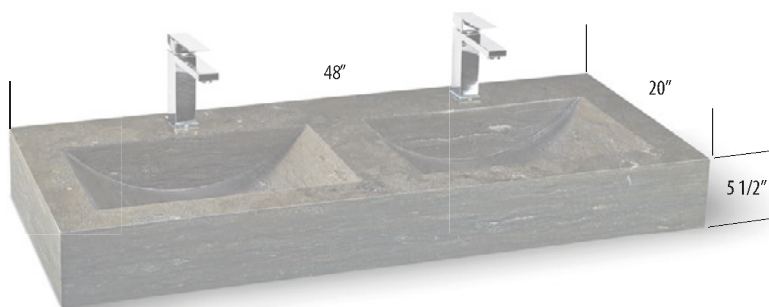

Available in 20", 24", 30", 36", 48", 60"

LPG-036

SPECIFICATIONS

Product material:	Natural Limestone
Width:	36"
Height:	5 1/2"
Depth:	20"
Approx. weight:	>150 lbs

NOTES

UNIK STONE can not be held responsible for any technical errors and is allowed to make changes on specifications without notice. The dimensions are approximative. For more informations on Unik Stone's warranty, please contact your Unik Stone dealer.

LPG-048D

48" BLOCK SINK DOUBLE

CLASSIC COLLECTION

Classic elegance of dark stone is centerpiece of any bathroom

Highly practical and functional featuring single basin with counterspace

Solid natural limestone

Durable and longlasting

Easy maintenance

Available with single or double basin version

LPG-048D

SPECIFICATIONS

Product material:	Natural Limestone
Width:	48"
Height:	5 1/2"
Depth:	20"
Approx. weight:	>200 lbs