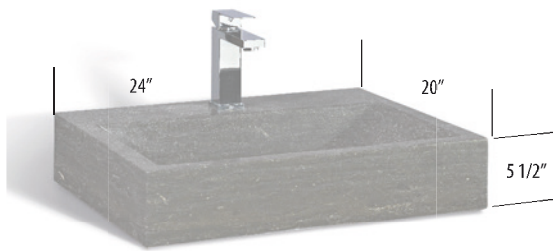

Available in 20", 24", 30", 36", 48", 60"

LPG-024

SPECIFICATIONS

Product material:	Natural Limestone
Width:	24"
Height:	5 1/2"
Depth:	20"
Approx. weight:	>100 lbs

NOTES

UNIK STONE can not be held responsible for any technical errors and is allowed to make changes on specifications without notice. The dimensions are approximative. For more informations on Unik Stone's warranty, please contact your Unik Stone dealer.

Available in 20", 24", 30", 36", 48", 60"

LPG-030

SPECIFICATIONS

Product material:	Natural Limestone
Width:	30"
Height:	5 1/2"
Depth:	20"
Approx. weight:	>100 lbs

NOTES

UNIK STONE can not be held responsible for any technical errors and is allowed to make changes on specifications without notice. The dimensions are approximative. For more informations on Unik Stone's warranty, please contact your Unik Stone dealer.

Available in 20", 24", 30", 36", 48", 60"

LPG-036

SPECIFICATIONS

Product material:	Natural Limestone
Width:	36"
Height:	5 1/2"
Depth:	20"
Approx. weight:	>150 lbs

NOTES

UNIK STONE can not be held responsible for any technical errors and is allowed to make changes on specifications without notice. The dimensions are approximative. For more informations on Unik Stone's warranty, please contact your Unik Stone dealer.

Durable and longlasting

Easy maintenance

Available with single or double basin version

LPG-060D

SPECIFICATIONS

Product material:	Natural Limestone
Width:	60"
Height:	5 1/2"
Depth:	20"
Approx. weight:	>250 lbs