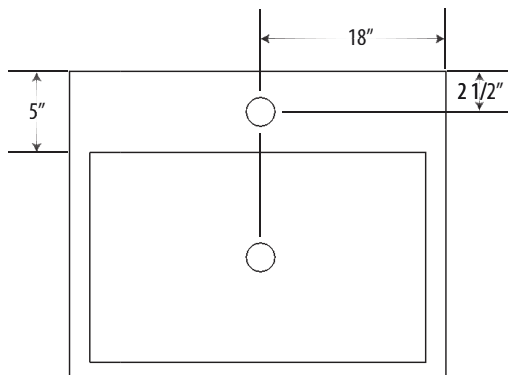

SPECIFICATIONS

Product material:	Engineered Stone
Width:	24"
Height:	5 1/2"
Depth:	20"

NOTES

UNIK STONE can not be held responsible for any technical errors and is allowed to make changes on specifications without notice. The dimensions are approximative. For more informations on Unik Stone's warranty, please contact your Unik Stone dealer.

SPECIFICATIONS

Product material:	Engineered Stone
Width:	30"
Height:	5 1/2"
Depth:	20"

NOTES

UNIK STONE can not be held responsible for any technical errors and is allowed to make changes on specifications without notice. The dimensions are approximative. For more informations on Unik Stone's warranty, please contact your Unik Stone dealer.

SPECIFICATIONS

Product material:	Engineered Stone
Width:	36"
Height:	5 1/2"
Depth:	20"

NOTES

UNIK STONE can not be held responsible for any technical errors and is allowed to make changes on specifications without notice. The dimensions are approximative. For more informations on Unik Stone's warranty, please contact your Unik Stone dealer.