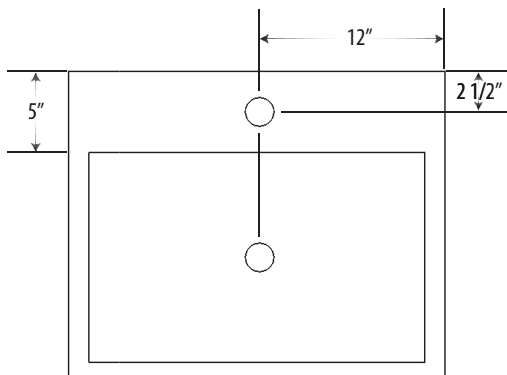

SPECIFICATIONS

Product material:	Engineered Stone
Width:	24"
Height:	5 1/2"
Depth:	20"

NOTES

UNIK STONE can not be held responsible for any technical errors and is allowed to make changes on specifications without notice. The dimensions are approximative. For more informations on Unik Stone's warranty, please contact your Unik Stone dealer.

SPECIFICATIONS

Product material:	Engineered Stone
Width:	30"
Height:	5 1/2"
Depth:	20"

NOTES

UNIK STONE can not be held responsible for any technical errors and is allowed to make changes on specifications without notice. The dimensions are approximative. For more informations on Unik Stone's warranty, please contact your Unik Stone dealer.

SPECIFICATIONS

Product material:	Engineered Stone
Width:	36"
Height:	5 1/2"
Depth:	20"

NOTES

UNIK STONE can not be held responsible for any technical errors and is allowed to make changes on specifications without notice. The dimensions are approximative. For more informations on Unik Stone's warranty, please contact your Unik Stone dealer.