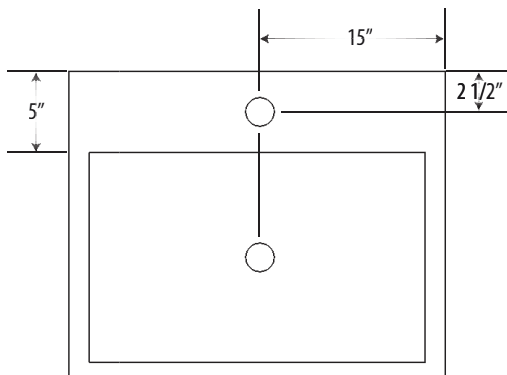

SPECIFICATIONS

Product material:	Engineered Stone
Width:	24"
Height:	5 1/2"
Depth:	20"

NOTES

UNIK STONE can not be held responsible for any technical errors and is allowed to make changes on specifications without notice. The dimensions are approximative. For more informations on Unik Stone's warranty, please contact your Unik Stone dealer.

SPECIFICATIONS

Product material:	Engineered Stone
Width:	30"
Height:	5 1/2"
Depth:	20"

NOTES

UNIK STONE can not be held responsible for any technical errors and is allowed to make changes on specifications without notice. The dimensions are approximative. For more informations on Unik Stone's warranty, please contact your Unik Stone dealer.

SPECIFICATIONS

Product material:	Engineered Stone
Width:	36"
Height:	5 1/2"
Depth:	20"

NOTES

UNIK STONE can not be held responsible for any technical errors and is allowed to make changes on specifications without notice. The dimensions are approximative. For more informations on Unik Stone's warranty, please contact your Unik Stone dealer.