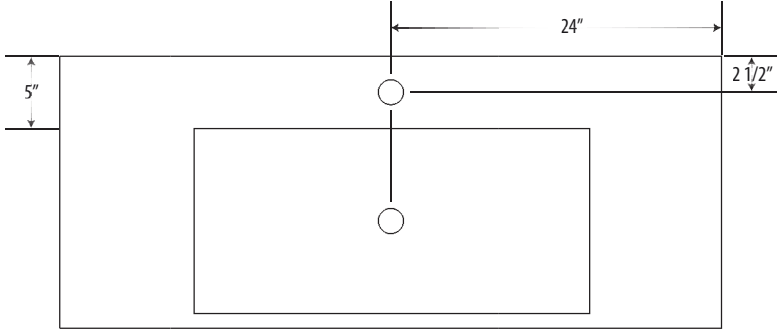

Durable and longlasting

Easy maintenance

Available with single or double basin version

LPG-048D

SPECIFICATIONS

Product material:	Natural Limestone
Width:	48"
Height:	5 1/2"
Depth:	20"
Approx. weight:	>200 lbs

Easy maintenance

Available in 20" , 24" , 30" , 36" , 48" , 60"

LPG-048S

SPECIFICATIONS

Product material:	Natural Limestone
Width:	48"
Height:	5 1/2"
Depth:	20"
Approx. weight:	>200 lbs

NOTES

UNIK STONE can not be held responsible for any technical errors and is allowed to make changes on specifications without notice. The dimensions are approximative. For more informations on Unik Stone's warranty, please contact your Unik Stone dealer.