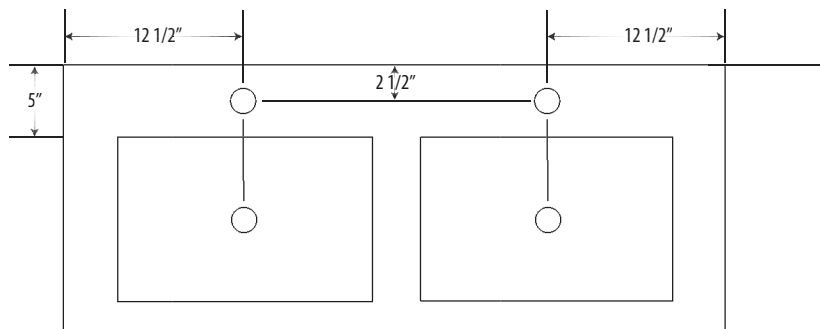

Durable and longlasting

Easy maintenance

Available with single or double basin version

LPG-048D

SPECIFICATIONS

Product material:	Natural Limestone
Width:	48"
Height:	5 1/2"
Depth:	20"
Approx. weight:	>200 lbs

Easy maintenance

Available in 20" , 24" , 30" , 36" , 48" , 60"

LPG-048S

SPECIFICATIONS

Product material:	Natural Limestone
Width:	48"
Height:	5 1/2"
Depth:	20"
Approx. weight:	>200 lbs

NOTES

UNIK STONE can not be held responsible for any technical errors and is allowed to make changes on specifications without notice. The dimensions are approximative. For more informations on Unik Stone's warranty, please contact your Unik Stone dealer.