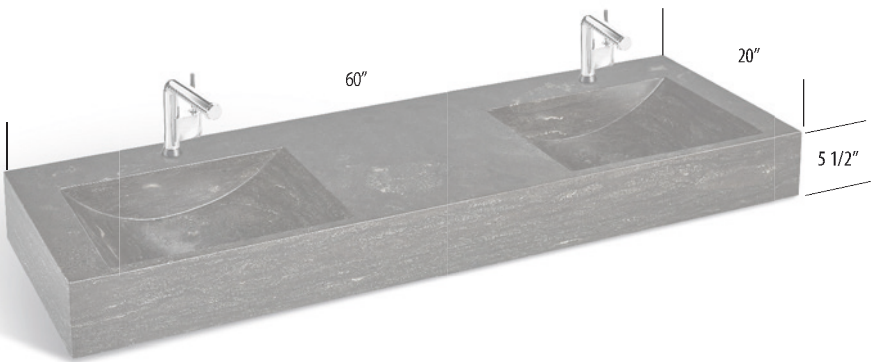

Durable and longlasting

Easy maintenance

Available with single or double basin version

LPG-048D

SPECIFICATIONS

Product material:	Natural Limestone
Width:	48"
Height:	5 1/2"
Depth:	20"
Approx. weight:	>200 lbs

Easy maintenance

Available in 20" , 24" , 30" , 36" , 48" , 60"

LPG-048S

SPECIFICATIONS

Product material:	Natural Limestone
Width:	48"
Height:	5 1/2"
Depth:	20"
Approx. weight:	>200 lbs

NOTES

UNIK STONE can not be held responsible for any technical errors and is allowed to make changes on specifications without notice. The dimensions are approximative. For more informations on Unik Stone's warranty, please contact your Unik Stone dealer.

LPG-060D

60" BLOCK SINK DOUBLE

CLASSIC COLLECTION

Classic elegance of dark stone is centerpiece of any bathroom

Highly practical and functional featuring single basin with counterspace

Solid natural limestone

Durable and longlasting

Easy maintenance

Available with single or double basin version

LPG-060D

SPECIFICATIONS

Product material:	Natural Limestone
Width:	60"
Height:	5 1/2"
Depth:	20"
Approx. weight:	>250 lbs