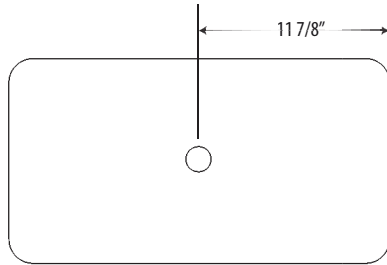

LMG-024

24" FLAT VESSEL

CLASSIC COLLECTION

Sleek contemporary styling

Polished interior and exterior with natural
hammered band around the rim

Natural granite

Durable and longlasting

Easy maintenance

Available in 24", 31"

LMG-024

SPECIFICATIONS

Product material:	Granite
Width:	23 5/8"
Height:	4"
Depth:	15 3/4"
Approx. weight:	>40 lbs

NOTES

UNIK STONE can not be held responsible for any technical errors and is allowed to make changes on specifications without notice. The dimensions are approximative. For more informations on Unik Stone's warranty, please contact your Unik Stone dealer.

Available in 24", 31"

LMG-031

SPECIFICATIONS

Product material:	Granite
Width:	31 1/2"
Height:	4"
Depth:	15 3/4"
Approx. weight:	>40 lbs

NOTES

UNIK STONE can not be held responsible for any technical errors and is allowed to make changes on specifications without notice. The dimensions are approximative. For more informations on Unik Stone's warranty, please contact your Unik Stone dealer.