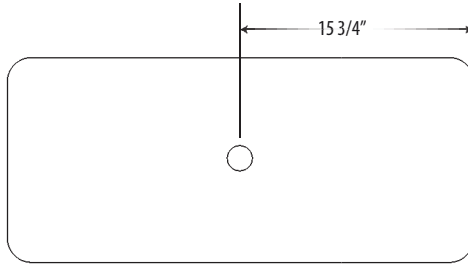

Available in 24", 31"

LMG-024

SPECIFICATIONS

Product material:	Granite
Width:	23 5/8"
Height:	4"
Depth:	15 3/4"
Approx. weight:	>40 lbs

NOTES

UNIK STONE can not be held responsible for any technical errors and is allowed to make changes on specifications without notice. The dimensions are approximative. For more informations on Unik Stone's warranty, please contact your Unik Stone dealer.

Available in 24", 31"

LMG-031

SPECIFICATIONS

Product material:	Granite
Width:	31 1/2"
Height:	4"
Depth:	15 3/4"
Approx. weight:	>40 lbs

NOTES

UNIK STONE can not be held responsible for any technical errors and is allowed to make changes on specifications without notice. The dimensions are approximative. For more informations on Unik Stone's warranty, please contact your Unik Stone dealer.