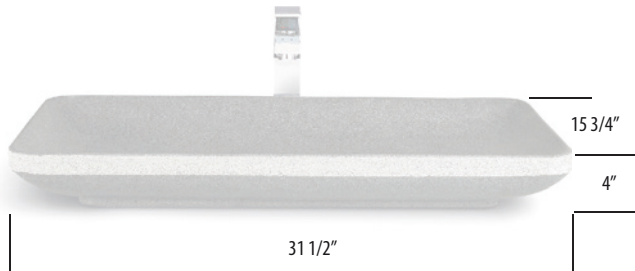

LMG-024

24" FLAT VESSEL

CLASSIC COLLECTION

Sleek contemporary styling

Polished interior and exterior with natural
hammered band around the rim

Natural granite

Durable and longlasting

Easy maintenance

Available in 24", 31"

LMG-024

SPECIFICATIONS

Product material:	Granite
Width:	23 5/8"
Height:	4"
Depth:	15 3/4"
Approx. weight:	>40 lbs

NOTES

UNIK STONE can not be held responsible for any technical errors and is allowed to make changes on specifications without notice. The dimensions are approximative. For more informations on Unik Stone's warranty, please contact your Unik Stone dealer.

LMG-031

31" FLAT VESSEL

CLASSIC COLLECTION

Sleek contemporary styling

Polished interior and exterior with natural
hammered band around the rim

Natural granite

Durable and longlasting

Easy maintenance

Available in 24", 31"

LMG-031

SPECIFICATIONS

Product material:	Granite
Width:	31 1/2"
Height:	4"
Depth:	15 3/4"
Approx. weight:	>40 lbs

NOTES

UNIK STONE can not be held responsible for any technical errors and is allowed to make changes on specifications without notice. The dimensions are approximative. For more informations on Unik Stone's warranty, please contact your Unik Stone dealer.