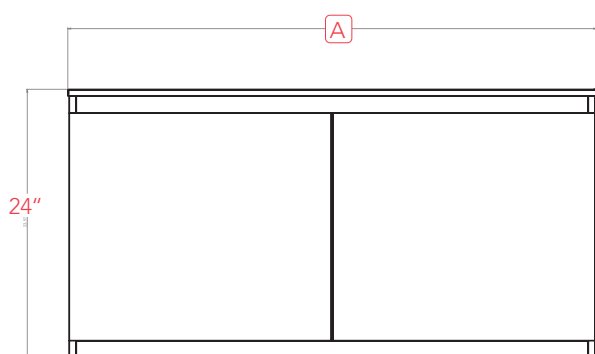

LINEN CHEST

Cabinet finish - YYY Accent finish - ZZZ <i>Use price of the chosen cabinet finish</i>	Dimensions (in) - XXX Hinges: XXL Left side - XXR Right side		SKU XXX : Dimension YYY : Cabinet finish ZZZ : Accent finish	Lead time
	15L 15R	18L 18R		
Textured Melamine 	$ 1430	$ 1520	SSLO-XXX-YYY-ZZZ	5-6 Weeks
Matte Silky touch 	$ 2150	$ 2280	SSLO-XXX-YYY-ZZZ	5-6 Weeks
High gloss Polymer 	$ 2350	$ 2490	SSLO-XXX-YYY-ZZZ	5-6 Weeks
Robot paint Lacquer 	$ 2430	$ 2630	SSLO-XXX-YYY-ZZZ	6-7 Weeks

DIMENSIONS AND SPECIFICATIONS

A SINK WIDTH		B SINK DEPTH	
Model	Dimension	Model	Dimension
024	23 5/8"	Endurall Slim Composite	19 5/8"
030	31 1/2"	Countertop Undermount Bowl	22 5/8"
036	35 3/8"		
048	47 3/8"		
060	59 1/8"		

Average dimension. May vary by ± 1/8"

Drawers: Dovetail cherry

Core material: Uniboard & Tafisa: NuGreen PB
Sublime: MDF Excel
Rehau: MDF Excel + Acrylic
Makor: MDF Excel

Linen Chest dimensions : Height 72"
Depth 16"