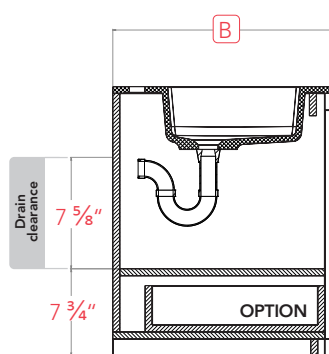

LINEN CHEST

Cabinet finish - YYY Accent finish - ZZZ <i>Use price of the chosen cabinet finish</i>	Dimensions (in) - XXX Hinges: XXL Left side - XXR Right side		SKU XXX : Dimension YYY : Cabinet finish ZZZ : Accent finish	Lead time
	15L 15R	18L 18R		
Textured Melamine 	$ 1430	$ 1520	SSLO-XXX-YYY-ZZZ	5-6 Weeks
Matte Silky touch 	$ 2150	$ 2280	SSLO-XXX-YYY-ZZZ	5-6 Weeks
High gloss Polymer 	$ 2350	$ 2490	SSLO-XXX-YYY-ZZZ	5-6 Weeks
Robot paint Lacquer 	$ 2430	$ 2630	SSLO-XXX-YYY-ZZZ	6-7 Weeks

DIMENSIONS AND SPECIFICATIONS

A SINK WIDTH		B SINK DEPTH	
Model	Dimension	Model	Dimension
024	23 5/8"	Endurall Slim Composite	19 5/8"
030	31 1/2"	Countertop Undermount Bowl	22 5/8"
036	35 3/8"		
048	47 3/8"		
060	59 1/8"		

Average dimension. May vary by ± 1/8"

Drawers: Dovetail cherry

Core material: Uniboard & Tafisa: NuGreen PB
Sublime: MDF Excel
Rehau: MDF Excel + Acrylic
Makor: MDF Excel

Linen Chest dimensions : Height 72"
Depth 16"