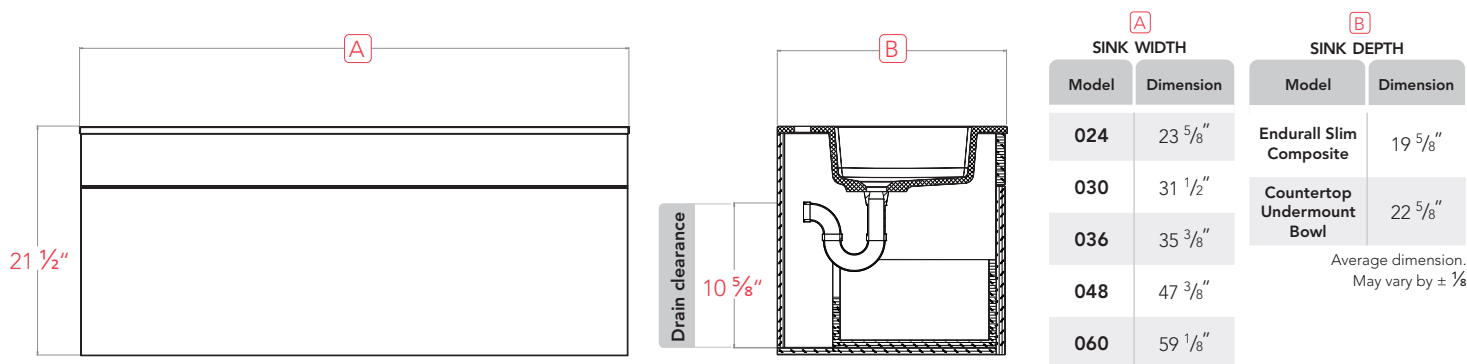

LINEN CHEST

Cabinet Finish - YYY		Dimensions (in) - XXX				SKU XXX : Dimension YYY : Cabinet finish	Lead Time
		Hinges: XXL Left side - XXR Right side					
		15L	15R	18L	18R		
Textured Melamine		$ 1250		$ 1350	SSHU-XXX-YYY	5-6 Weeks	
Matte Silky touch		$ 1880		$ 2010	SSHU-XXX-YYY	5-6 Weeks	
High gloss Polymer		$ 2180		$ 2330	SSHU-XXX-YYY	5-6 Weeks	
Robot paint Lacquer		$ 2440		$ 2670	SSHU-XXX-YYY	6-7 Weeks	

DIMENSIONS AND SPECIFICATIONS

Drawers: Dovetail cherry

Hardware: Bloom movento Tip-on

Core material: Uniboard & Tafisa: NuGreen PB
Sublime: MDF Excel
Rehau: MDF Excel + Acrylic
Makor: MDF Excel

Linen Chest dimensions : Height 72"
Depth 16"