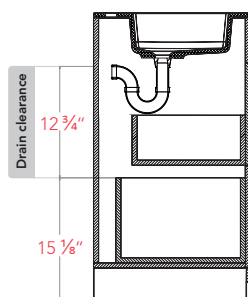

48D - 60D

LINEN CHEST

Cabinet Finish - YYY	Dimensions (in) - XXX Hinges: XXL Left side - XXR Right side				SKU XXX : Dimension YYY : Cabinet finish	Lead Time
	15L	15R	18L	18R		
Robot paint Lacquer	$ 2480		$ 2670		SSSA-XXX-YYY	6-7 Weeks
OPTIONS	Other available handle finishes	+$ 0	+$ 0		Add -ZZ to SKU ex: SSSA-024-159-SB	

DIMENSIONS AND SPECIFICATIONS