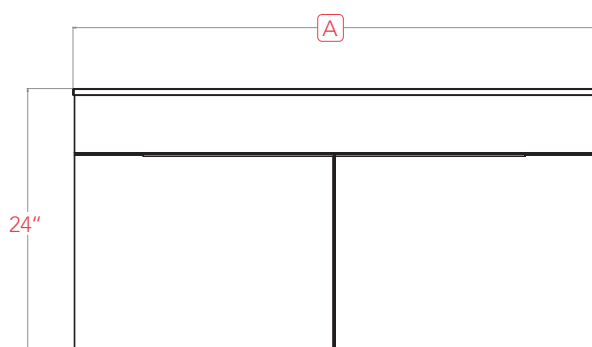

LINEN CHEST

Cabinet Finish - YYY	Dimensions (in) - XXX Hinges: XXL Left side - XXR Right side				SKU XXX : Dimension YYY : Cabinet finish	Lead Time
	15L	15R	18L	18R		
Textured Melamine 	$ 1180		$ 1340		SSMO-XXX-YYY	5-6 Weeks
Matte Silky touch 	$ 1880		$ 1990		SSMO-XXX-YYY	5-6 Weeks
High gloss Polymer 	$ 2160		$ 2300		SSMO-XXX-YYY	5-6 Weeks
Robot paint Lacquer 	$ 2420		$ 2570		SSMO-XXX-YYY	6-7 Weeks
OPTIONS Other available handle finishes	+$ 0		+$ 0			Add -ZZ to SKU ex: SSMO-024-555-BB

DIMENSIONS AND SPECIFICATIONS

A SINK WIDTH		B SINK DEPTH	
Model	Dimension	Model	Dimension
024	23 5/8"	Endurall Slim Composite	19 5/8"
030	31 1/2"	Countertop Undermount Bowl	22 5/8"
036	35 3/8"		
048	47 3/8"		
060	59 1/8"		

Average dimension.
May vary by ± 1/8"

Handle detail

Hardware available finish: Stainless steel (standard)
Brushed black
Chrome

Handles length: 8 3/8" & 17 1/8"

Drawers: Dovetail cherry

Core material: Uniboard & Tafisa: NuGreen PB
Sublime: MDF Excel
Rehau: MDF Excel + Acrylic
Makor: MDF Excel

Linen Chest dimensions : Height 72"
Depth 16"