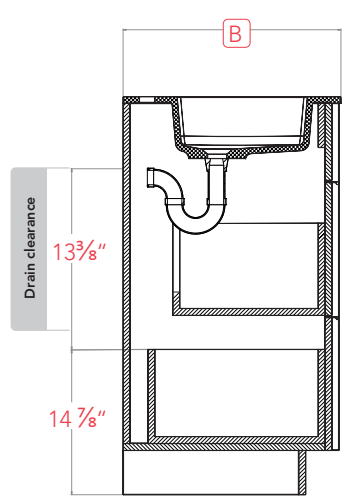

LINEN CHEST

Front finish - YYY <i>Sides finish are always: high gloss white REHAU 5000</i>	Dimensions (in) - XXX Hinges: XXL Left side - XXR Right side		SKU	Lead Time		
	15L 15R	18L 18R	XXX : Dimension YYY : Front finish			
	Textured Melamine 	$ 2770	$ 2870		SSMI-XXX-YYY	5-6 Weeks
Matte Silky touch 	$ 3010	$ 3150	SSMI-XXX-YYY	5-6 Weeks		
High gloss Polymer 	$ 3280	$ 3440	SSMI-XXX-YYY	5-6 Weeks		
Robot paint Lacquer 	$ 3320	$ 3520	SSMI-XXX-YYY	6-7 Weeks		
OPTIONS	Other available handle finishes	+$ 0	+$ 0	Add -ZZ to SKU ex: SSMI-024-555-BB		

DIMENSIONS AND SPECIFICATIONS