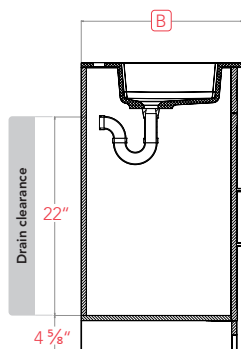

LINEN CHEST

Cabinet Finish - YYY	Dimensions (in) - XXX Hinges: XXL Left side - XXR Right side				SKU XXX : Dimension YYY : Cabinet finish	Lead Time
	15L	15R	18L	18R		
Robot paint Lacquer	$ 2480		$ 2670		SSSA-XXX-YYY	6-7 Weeks
OPTIONS	Other available handle finishes	+$ 0	+$ 0		Add -ZZ to SKU ex: SSSA-024-159-SB	

DIMENSIONS AND SPECIFICATIONS

024 - 030 - 036
48S - 60S