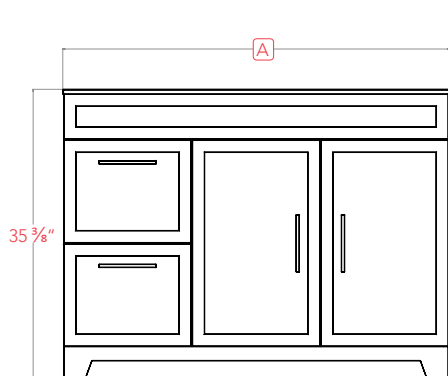

LINEN CHEST

Cabinet Finish - YYY	Dimensions (in) - XXX Hinges: XXL Left side - XXR Right side				SKU XXX : Dimension YYY : Cabinet finish	Lead Time
	15L	15R	18L	18R		
Robot paint Lacquer	$ 2480		$ 2670		SSSA-XXX-YYY	6-7 Weeks
OPTIONS	Other available handle finishes	+$ 0	+$ 0		Add -ZZ to SKU ex: SSSA-024-159-SB	

DIMENSIONS AND SPECIFICATIONS

024 - 030 - 036
48S - 60S