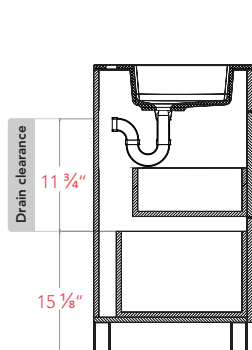

LINEN CHEST

Cabinet Finish - YYY	Dimensions (in) - XXX Hinges: XXL Left side - XXR Right side				SKU XXX : Dimension YYY : Cabinet finish	Lead Time
	15L	15R	18L	18R		
Textured Melamine 	$ 1250		$ 1330		SSMA-XXX-YYY	5-6 Weeks
Matte Silky touch 	$ 1950		$ 2080		SSMA-XXX-YYY	5-6 Weeks
High gloss Polymer 	$ 2230		$ 2380		SSMA-XXX-YYY	5-6 Weeks
Robot paint Lacquer 	$ 2340		$ 2540		SSMA-XXX-YYY	6-7 Weeks
OPTIONS	Other available hardware finishes	+$ 290	+$ 290		Add -ZZ to SKU ex: SSMA-024-555-SB	

DIMENSIONS AND SPECIFICATIONS

48D - 60D

A SINK WIDTH		B SINK DEPTH	
Model	Dimension	Model	Dimension
024	23 5/8"	Endurall Slim Composite	19 5/8"
030	31 1/2"	Countertop Undermount Bowl	22 5/8"
036	35 3/8"		
048	47 3/8"		
060	59 1/8"		

Average dimension.
May vary by ± 1/8"

Handle detail

Hardware available finish: Stainless steel (standard)
Brushed black
Chrome
Satin Brass

Handles length: 4" (Satin Brass: 3")

Drawers: Dovetail cherry

Core material: Uniboard & Tafisa: NuGreen PB
Sublime: MDF Excel
Rehau: MDF Excel + Acrylic
Makor: MDF Excel

Linen Chest dimensions : Height 72"
Depth 16"