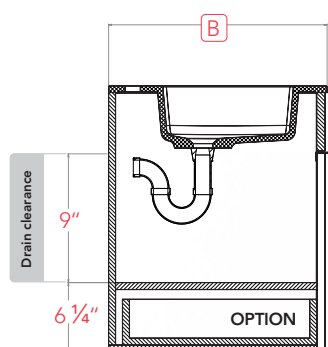

LINEN CHEST

Cabinet Finish - YYY	Dimensions (in) - XXX Hinges: XXL Left side - XXR Right side				SKU XXX : Dimension YYY : Cabinet finish	Lead Time
	15L	15R	18L	18R		
Textured Melamine 	$ 1180		$ 1340		SSMO-XXX-YYY	5-6 Weeks
Matte Silky touch 	$ 1880		$ 1990		SSMO-XXX-YYY	5-6 Weeks
High gloss Polymer 	$ 2160		$ 2300		SSMO-XXX-YYY	5-6 Weeks
Robot paint Lacquer 	$ 2420		$ 2570		SSMO-XXX-YYY	6-7 Weeks
OPTIONS Other available handle finishes	+$ 0		+$ 0			Add -ZZ to SKU ex: SSMO-024-555-BB

DIMENSIONS AND SPECIFICATIONS

A SINK WIDTH		B SINK DEPTH	
Model	Dimension	Model	Dimension
024	23 5/8"	Endurall Slim Composite	19 5/8"
030	31 1/2"	Countertop Undermount Bowl	22 5/8"
036	35 3/8"		
048	47 3/8"		
060	59 1/8"		

Average dimension.
May vary by ± 1/8"

Handle detail

Hardware available finish: Stainless steel (standard)
Brushed black
Chrome

Handles length: 8 3/8" & 17 1/8"

Drawers: Dovetail cherry

Core material: Uniboard & Tafisa: NuGreen PB
Sublime: MDF Excel
Rehau: MDF Excel + Acrylic
Makor: MDF Excel

Linen Chest dimensions : Height 72"
Depth 16"