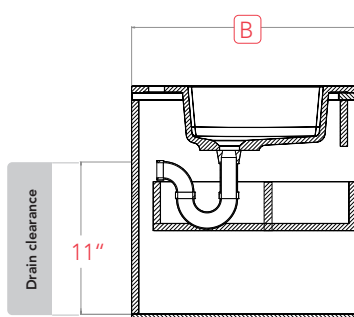

LINEN CHEST

Cabinet finish - YYY	Dimensions (in) - XXX Hinges: XXL Left side - XXR Right side				SKU XXX : Dimension YYY : Cabinet finish	Lead Time
	15L	15R	18L	18R		
Textured Melamine 		$ 1600		$ 1680	SSUN-XXX-YYY	5-6 Weeks
Matte Silky touch 		$ 2310		$ 2440	SSUN-XXX-YYY	5-6 Weeks
High gloss Polymer 		$ 2430		$ 2570	SSUN-XXX-YYY	5-6 Weeks
Robot paint Lacquer 		$ 2690		$ 2890	SSUN-XXX-YYY	6-7 Weeks

DIMENSIONS AND SPECIFICATIONS