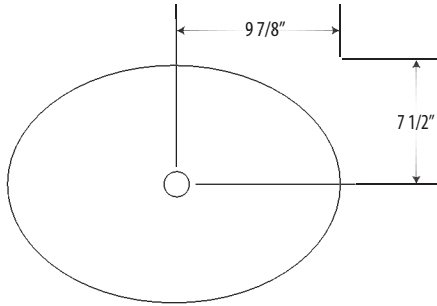

LPG-010

20" VESSEL SINK

CLASSIC COLLECTION

Classic bowl styling

Unique yet functional design

Natural limestone

Durable

Easy maintenance

LPG-010

SPECIFICATIONS

Product material:	Natural Limestone
Width:	$19\frac{3}{4}$ "
Height:	$5\frac{1}{2}$ "
Depth:	15 "
Approx. weight:	>40 lbs

NOTES

UNIK STONE can not be held responsible for any technical errors and is allowed to make changes on specifications without notice. The dimensions are approximative. For more informations on Unik Stone's warranty, please contact your Unik Stone dealer.