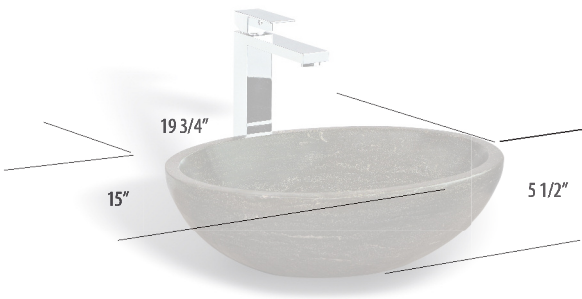

LPG-010

20" VESSEL SINK

CLASSIC COLLECTION

Classic bowl styling

Unique yet functional design

Natural limestone

Durable

Easy maintenance

LPG-010

SPECIFICATIONS

Product material:	Natural Limestone
Width:	$19\frac{3}{4}$ "
Height:	$5\frac{1}{2}$ "
Depth:	15 "
Approx. weight:	>40 lbs

NOTES

UNIK STONE can not be held responsible for any technical errors and is allowed to make changes on specifications without notice. The dimensions are approximative. For more informations on Unik Stone's warranty, please contact your Unik Stone dealer.