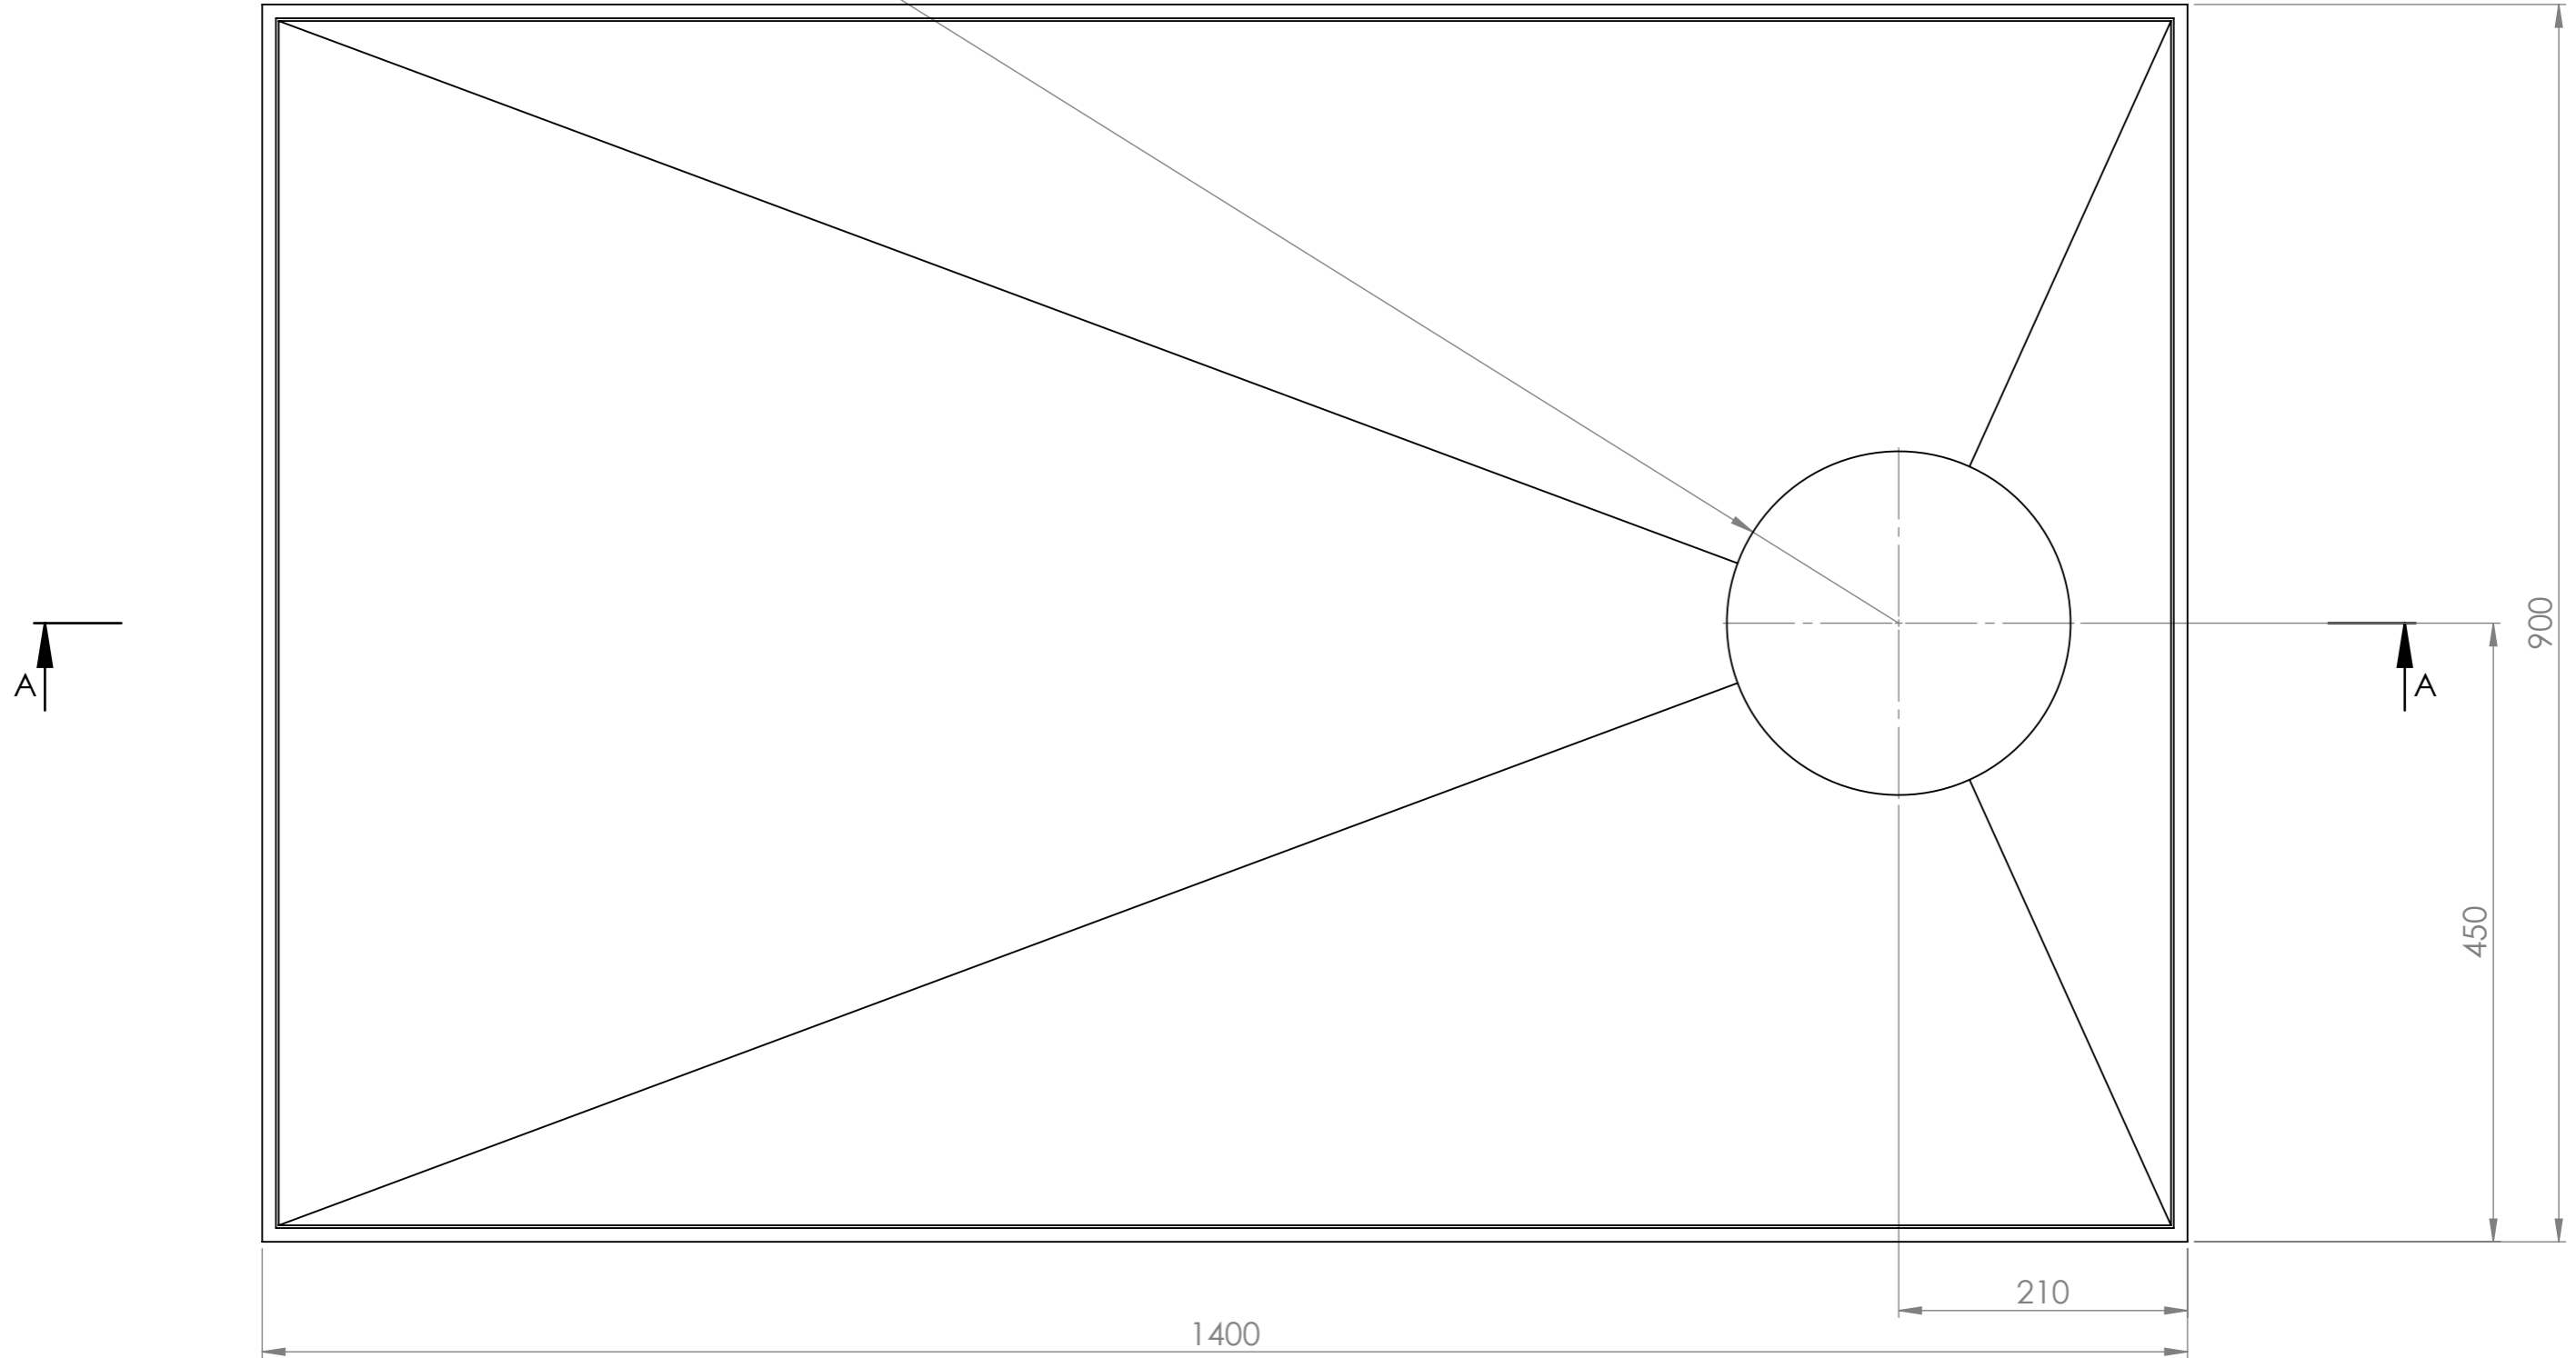

Tile-Over Tray 900mm x 1400mm Rear Outlet

R125

SECTION A-A
SCALE 1 : 5