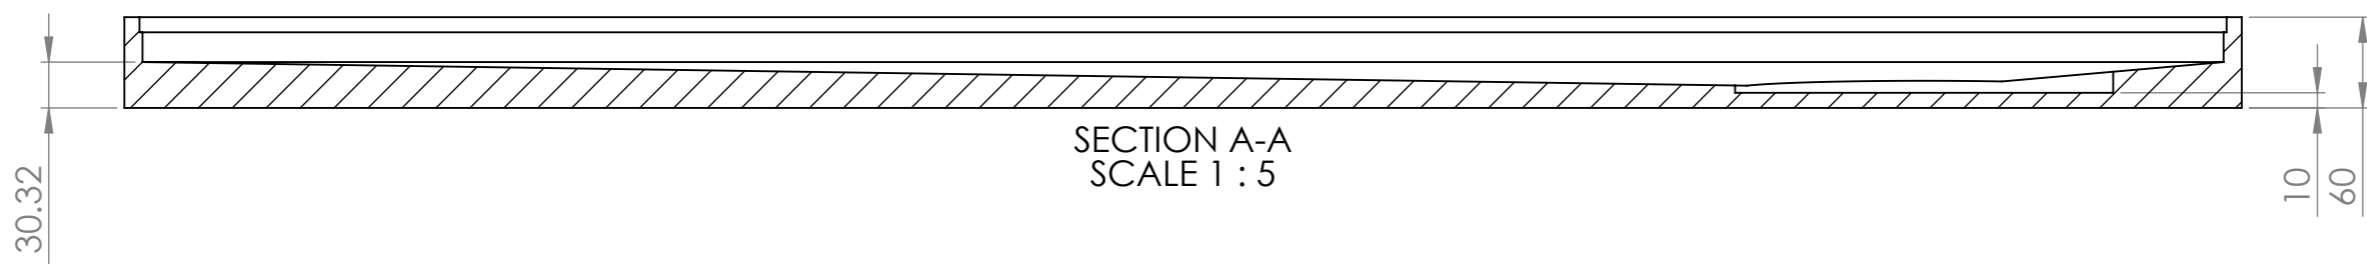

Tile-Over Tray 900mm x 1400mm Rear Outlet

R125

SECTION A-A
SCALE 1 : 5